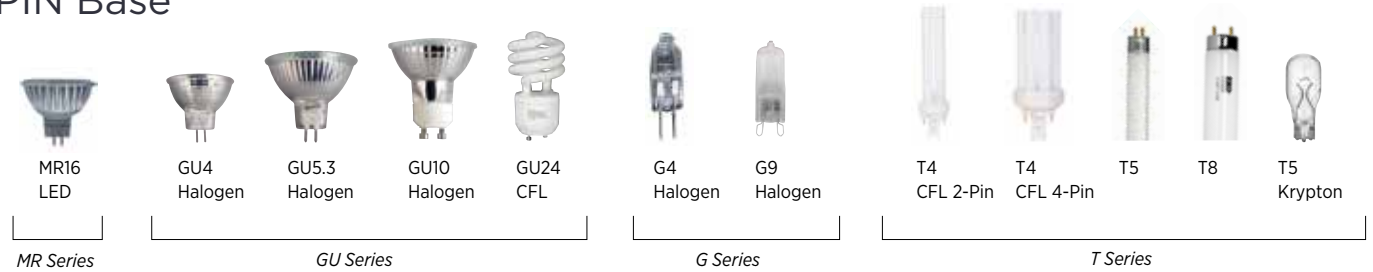

PIN Base

Equivalent Light Output

The following wattages are now available for medium base A lamps. It is at our customers discretion to install CFL or LED bulbs. Pay careful attention to the bulb manufacturer's caution statements regarding use in enclosed fixtures or dimmer compatibility.

LEGACY BULBS WATTS (W)	EISA COMPLIANT INCANDESCENT BULBS (W)	TYPICAL LIGHT OUTPUT (LUMENS)	COMMON CFL LIGHT BULBS WATTS (W)	TYPICAL LED LIGHT BULBS WATTS (W)
40	29	450	9-13	5
60	43	800	13-15	9
75	53	1,100	18-25	13
100	72	1,600	23-30	17
150	N/A	2,600	30-52	22