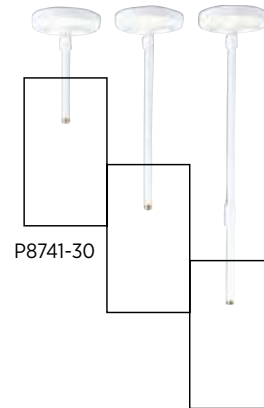

Accessories for Squares & Cylinders

DEEP GROOVE STEP BAFFLES

Black anodized aluminum to minimize glare

PRODUCT NO.	FINISH	DESCRIPTION	SIZE
P8710-31	Black	Deep groove step baffle for P5641, P5642 and P5741 6" cylinders.	6" dia., 4" ht.

P8710-31

TOP COVER LENS

Adapts up/down fixtures for wet location use. Heat & shatter-resistant clear tempered lens w/metal trim.

PRODUCT NO.	FINISH	DESCRIPTION	SIZE
P860045-031	Black	Round cylinder cover	5" dia., 5/6" ht.
P860045-030	White	Water proof version	
P860046-031	Black	Round cylinder cover	6" dia., 4/5" ht.
P860046-030	White	Water proof version	
P860047-031	Black	Square cylinder cover	6" wd., 7/9" ht.
P860047-030	White	Water proof version	Extends 6" dp.

P860045-031

P860046-031

P860045-030

P860046-030

P860047-030

P860047-031

PENDANT KIT

Pendant kit adapts P5741 ceiling fixture to 6", 12" or 18" stem mounting. Includes canopy, hang-straight swivel, 6" and 12" sections with coupling.

PRODUCT NO.	FINISH	DESCRIPTION
P8741-20	Bronze	Pendant kit for P5741
P8741-30	White	
P8741-31	Black	

P8741-30