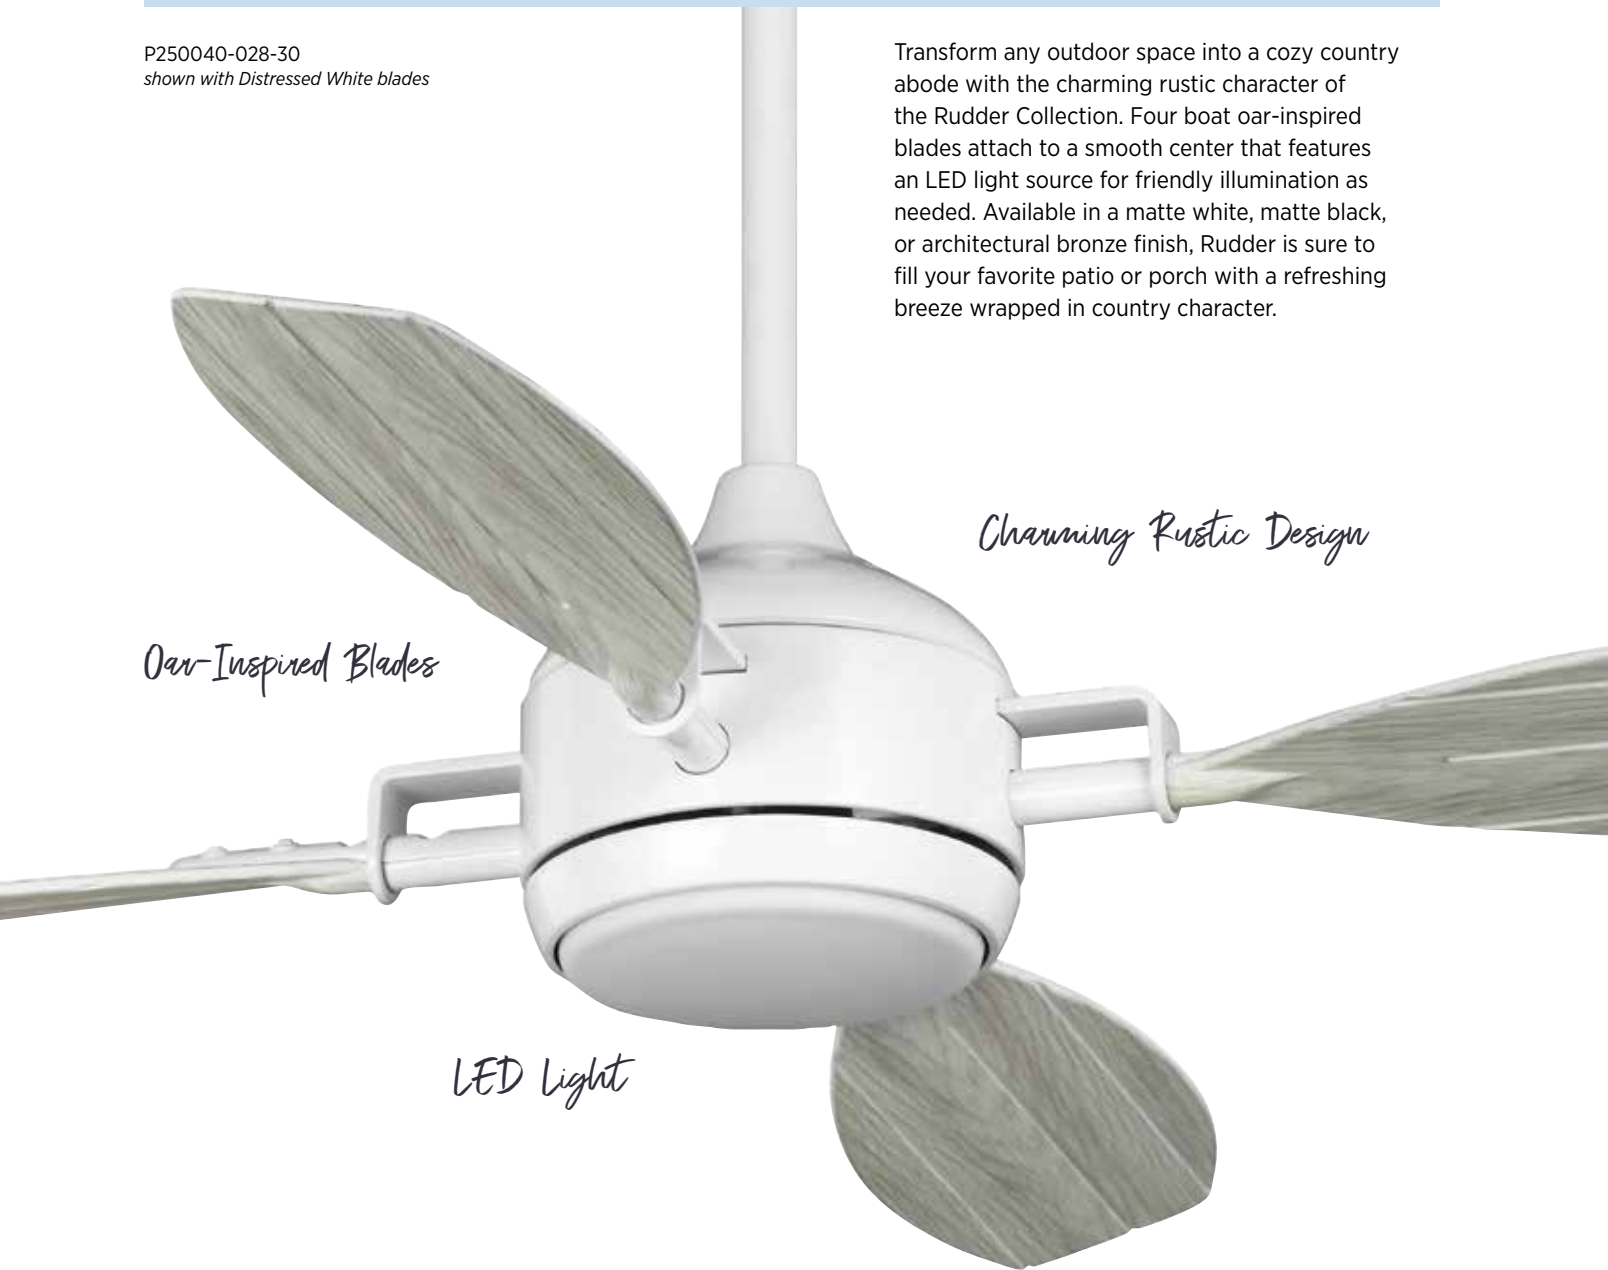

Rudder

FINISHES

- Satin White- 028
- Black- 031
- Architectural Bronze - 129

P250040-028-30
shown with Distressed White blades

Transform any outdoor space into a cozy country abode with the charming rustic character of the Rudder Collection. Four boat oar-inspired blades attach to a smooth center that features an LED light source for friendly illumination as needed. Available in a matte white, matte black, or architectural bronze finish, Rudder is sure to fill your favorite patio or porch with a refreshing breeze wrapped in country character.

Rudder

P250040-028-30 Satin White

P250040-031-30 Black

P250040-129-30 Architectural Bronze

ENERGY INFORMATION AT HIGH SPEED

Airflow	6,112 cubic feet per minute
Electricity Use	35 watts (excludes lights)
DOE Weighted CFM/W	188 CFM/W

FEATURES

- Limited lifetime warranty
- Dual Mount (flat or sloped ceiling-20°)
- DC Motor
- ABS blades
- White Opal glass
- Remote control with batteries is included

SIZE

56" dia., 16-1/8" ht.
80" lead wires.

LAMP

24w LED Module,
3000K, 90 CRI,
2000 lumens, dimmable.

Full Function Remote Control Included
Six-speed fan operation
Full-range dimming for light
Reverse direction control