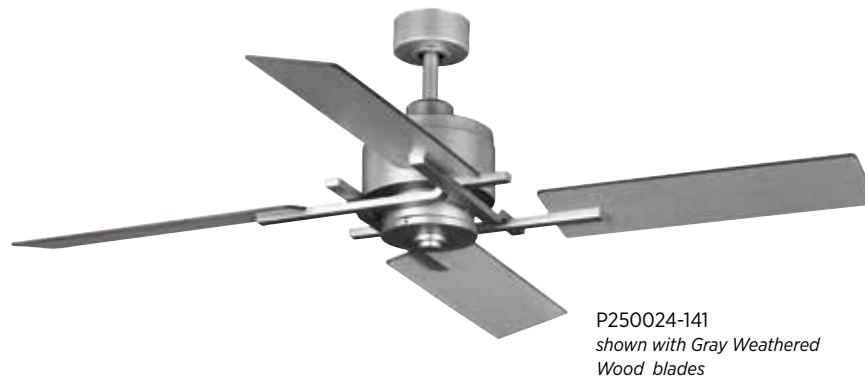

Bedwin

Recall charming, rustic lattice work with the Bedwin Collection's farmhouse-inspired ceiling fan. With three finishes to pick from and four rough hewn plywood blades circling a handsome dual mount canopy, this ceiling fan is sure to help transform any living space into a cool paradise of relaxation.

FINISHES

- Antique Nickel - 081
- Galvanized - 141
- Graphite - 143

P250024-081 Antique Nickel

P250024-141 Galvanized

P250024-143 Graphite

ENERGY INFORMATION AT HIGH SPEED

Airflow	6,044 cubic feet per minute
Electricity Use	34 watts (excludes lights)
DOE Weighted CFM/W	192 CFM/W

FEATURES

- Limited lifetime warranty
- Dual Mount (flat or sloped ceiling-20°)
- DC Motor
- Reversible plywood blades
- Compatible with universal light kits
- Remote control with batteries is included

SIZE

56" dia., 15-1/2" ht.
80" lead wires.

Full Function Remote Control Included
Six-speed fan operation
Reverse direction control