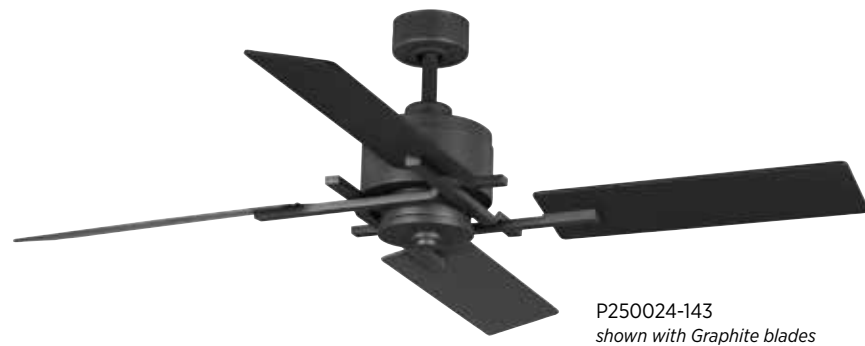

Bedwin

Recall charming, rustic lattice work with the Bedwin Collection's farmhouse-inspired ceiling fan. With three finishes to pick from and four rough hewn plywood blades circling a handsome dual mount canopy, this ceiling fan is sure to help transform any living space into a cool paradise of relaxation.

FINISHES

- Antique Nickel - 081
- Galvanized - 141
- Graphite - 143

P250024-081 Antique Nickel

P250024-141 Galvanized

P250024-143 Graphite

ENERGY INFORMATION AT HIGH SPEED

Airflow	6,044 cubic feet per minute
Electricity Use	34 watts (excludes lights)
DOE Weighted CFM/W	192 CFM/W

FEATURES

- Limited lifetime warranty
- Dual Mount (flat or sloped ceiling-20°)
- DC Motor
- Reversible plywood blades
- Compatible with universal light kits
- Remote control with batteries is included

SIZE

56" dia., 15-1/2" ht.
80" lead wires.

Full Function Remote Control Included
Six-speed fan operation
Reverse direction control