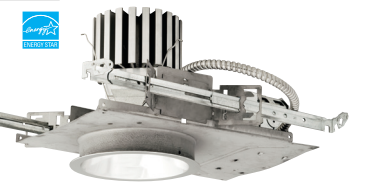

6" PRO-OPTIC® - HIGH LUMEN

CEILING OPENING	CEILING THICKNESS	PRYOUTS	PRODUCT NO.	DESCRIPTION
6-1/4"	1-1/4"	1/2" and 3/4"	P8212-EB120VG4	New Construction 120V
Min. 5-16/16". Max. 6-1/8".	1-1/2"	1/2" and 3/4"	P8212-EB277VG4	New Construction 277V
Min. 5-16/16". Max. 6-1/8".	1-1/2"	1/2" and 3/4"	P8214-EB120VG4	Retrofit 120V
			P8214-EB277VG4	Retrofit 277V
			P8214-EBSD120VG4	Retrofit 120V
			P8214-EBSD277VG4	Retrofit 277V