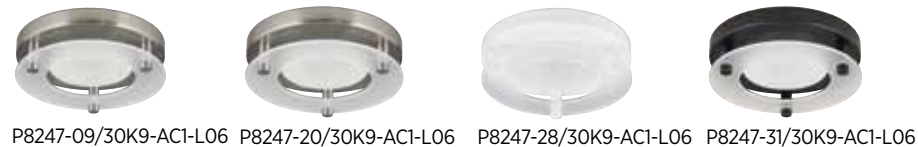

DECORATIVE MINI-FLUSH MOUNT

Round LED decorative surface mount with etched glass.

LED FEATURES

- Wet location listed
- 90+ CRI
- 50,000 hour life
- Includes mounting hardware for recessed installation in 4", 5", and 6" housings

7-1/4" ROUND ELV DIMMING

Flicker free dimming down to 10% with many ELV dimmers.

P8147-0930K9 Brushed Nickel
P8147-2030K9 Antique Bronze
P8147-2830K9 White
P8147-3130K9 Black
 7-1/4" dia., 2-3/4" ht.
 One 17w LED module included.
 1050 lumens, 63 lumens per watt.

5-1/2" ROUND TRIAC DIMMING

Flicker free dimming down to 10% with many Triac or forward phase dimmers. Flicker rate less than 30%.

P8247-09-30K Brushed Nickel
P8247-20-30K Antique Bronze
P8247-28-30K White
P8247-31-30K Black
 5-1/2" round, 1-1/2" ht.
 One 10.5w LED module included.
 690 lumens, 66 lumens per watt.

5-1/2" ROUND ELV DIMMING

Flicker free dimming down to 10% with many ELV dimmers.

P8247-09/30K9-AC1-L06 Brushed Nickel
P8247-20/30K9-AC1-L06 Antique Bronze
P8247-28/30K9-AC1-L06 White
P8247-31/30K9-AC1-L06 Black
 5-1/2" round, 1-1/2" ht.
 One 12w LED module included.
 630 lumens, 52 lumens per watt.