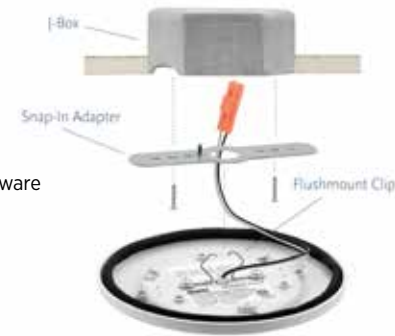

MINI-FLUSH MOUNT

The LED flush mount series uses an intuitive snap-in system that makes flush mount installation easier than ever. Simply install adapter onto junction box, then snap into place using the flush mount clip.

LED FEATURES

- Wet location listed
- 90+ CRI
- 120v input voltage AC
- 42,000 hour life
- 64 Lumens per watt
- Includes recessed mount hardware unless otherwise specified