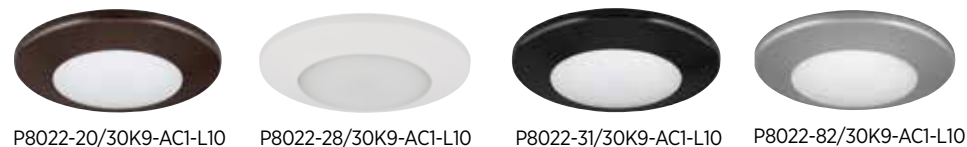

## LED FEATURES

- Wet location listed
- 90+ CRI
- 120v input voltage AC
- 42,000 hour life
- 64 Lumens per watt
- Includes recessed mount hardware unless otherwise specified

## 7-1/4" ROUND TRIAC DIMMING

Flicker free dimming down to 10% with many Triac or forward phase dimmers. Flicker rate less than 30%.

**P8022-20-30K** Antique Bronze  
**P8022-28-30K** White  
**P8022-31-30K** Black  
**P8022-82-30K** Metallic Gray  
 7-1/4" dia., 1-1/4" ht.  
 One 17w LED module included.  
 1050 lumens, 63 lumens per watt.

**P8222-28-30K** White  
 Does not include recessed mount hardware.  
 7-1/4" dia., 1-1/4" ht.  
 One 17w LED module included.  
 1050 lumens, 63 lumens per watt.

## 7-1/4" ROUND ELV DIMMING

Flicker free dimming down to 10% with many ELV dimmers.

**P8022-20/30K9-AC1-L10** Antique Bronze  
**P8022-28/30K9-AC1-L10** White  
**P8022-31/30K9-AC1-L10** Black  
**P8022-82/30K9-AC1-L10** Metallic Gray  
 7-1/4" dia., 1-1/4" ht.  
 One 17w LED module included.  
 1050 lumens, 63 lumens per watt.