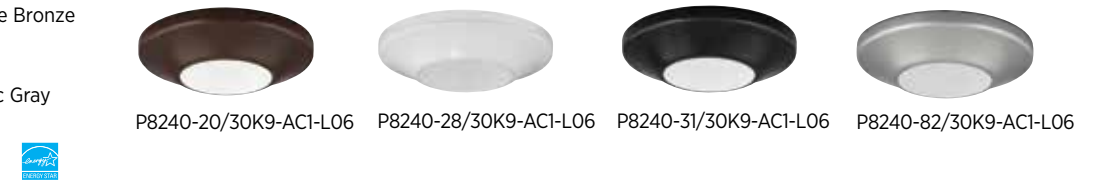

## 7-1/4" SQUARE ELV DIMMING

Flicker free dimming down to 10% with many ELV dimmers.

**P8027-2030K9-AC1-L10** Antique Bronze  
**P8027-2830K9-AC1-L10** White  
**P8027-3130K9-AC1-L10** Black  
**P8027-8230K9-AC1-L10** Metallic Gray  
 7-1/4" sq., 1-1/4" ht.  
 One 17w LED module included.  
 1050 lumens, 63 lumens per watt.

# 5-1/2" ROUND TRIAC DIMMING

Flicker free dimming with Triac or forward phase dimmers. Flicker rate less than 30%.

**P8240-20-30K** Antique Bronze  
**P8240-28-30K** White  
**P8240-31-30K** Black  
**P8240-82-30K** Metallic Gray  
 5-1/2" dia., 1-1/8" ht.  
 One 10.5w LED module included.  
 660 lumens, 62 lumens per watt.

## 5-1/2" ROUND ELV DIMMING

Flicker free dimming with many ELV dimmers.

**P8240-20/30K9-AC1-L06** Antique Bronze  
**P8240-28/30K9-AC1-L06** White  
**P8240-31/30K9-AC1-L06** Black  
**P8240-82/30K9-AC1-L06** Metallic Gray  
 5-1/2" dia., 1-1/8" ht.  
 One 12w LED module included.  
 623 lumens, 51 lumens per watt.

## 5-1/4" SQUARE TRIAC DIMMING

Flicker free dimming down to 10% with many Triac or forward phase dimmers. Flicker rate less than 30%.

**P8241-20-30K** Antique Bronze  
**P8241-28-30K** White  
**P8241-31-30K** Black  
**P8241-82-30K** Metallic Gray  
 5-1/4" sq., 1-1/8" ht.  
 One 10.5w LED module included.  
 645 lumens, 61 lumens per watt.