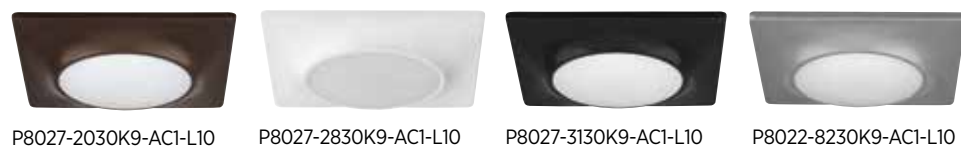

**P8222-28-30K** White  
 Does not include recessed mount hardware.  
 7-1/4" dia., 1-1/4" ht.  
 One 17w LED module included.  
 1050 lumens, 63 lumens per watt.

## 7-1/4" ROUND ELV DIMMING

Flicker free dimming down to 10% with many ELV dimmers.

**P8022-20/30K9-AC1-L10** Antique Bronze  
**P8022-28/30K9-AC1-L10** White  
**P8022-31/30K9-AC1-L10** Black  
**P8022-82/30K9-AC1-L10** Metallic Gray  
 7-1/4" dia., 1-1/4" ht.  
 One 17w LED module included.  
 1050 lumens, 63 lumens per watt.

**P8222-28/30K9-AC1-L10** White  
 Does not include recessed mount hardware.  
 7-1/4" dia., 1-1/4" ht.  
 One 17w LED module included.  
 1050 lumens, 63 lumens per watt.

## 7-1/4" SQUARE ELV DIMMING

Flicker free dimming down to 10% with many ELV dimmers.

**P8027-2030K9-AC1-L10** Antique Bronze  
**P8027-2830K9-AC1-L10** White  
**P8027-3130K9-AC1-L10** Black  
**P8027-8230K9-AC1-L10** Metallic Gray  
 7-1/4" sq., 1-1/4" ht.  
 One 17w LED module included.  
 1050 lumens, 63 lumens per watt.