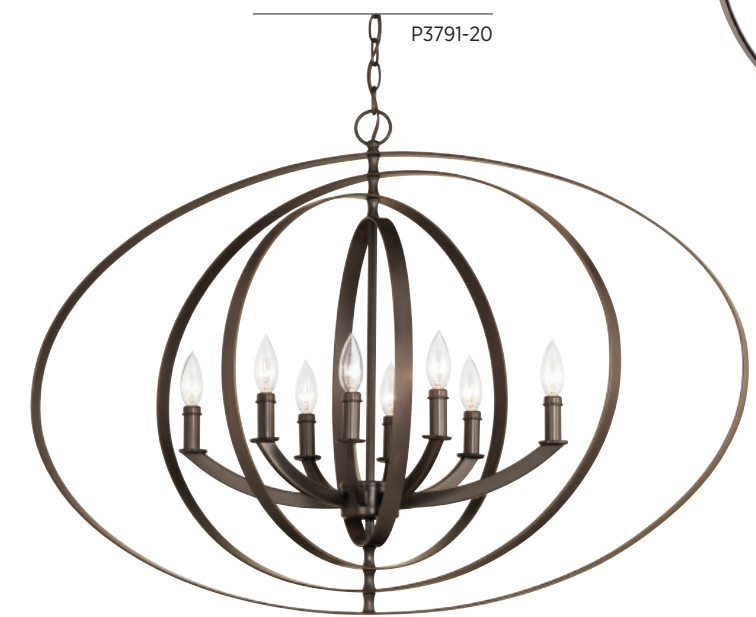

EQUINOX

P7086-104

Inspired by ancient astronomy armillary spheres. Interlocking rings pivot for an infinite variety of positions. Equinox continues to expand with fixture options within its family.

FINISHES

P3827-104

FIVE-LIGHT CHANDELIER

P3841-104 Polished Nickel
22" dia., 24-3/8" ht.
Overall ht. w/chain 99-1/2"; wire 15'.
Five candelabra base lamps,
each 60w max.

P3841-104

SIX-LIGHT CHANDELIER

P3889-104 Polished Nickel
27-3/4" dia., 30" ht.
Overall ht. w/chain 105"; wire 15'.
Six candelabra base lamps,
each 60w max.

FIVE-LIGHT CHANDELIER

P3841-20 Antique Bronze
 22" dia., 24-3/8" ht.
 Overall ht. w/chain 99-1/2"; wire 15'.
 Five candelabra base lamps,
 each 60w max.

SIX-LIGHT CHANDELIER

P3889-20 Antique Bronze
 27-3/4" dia., 30" ht.
 Overall ht. w/chain 105"; wire 15'.
 Six candelabra base lamps,
 each 60w max.

MINI-PENDANT

P5142-20 Antique Bronze
 10-1/8" dia., 12-1/2" ht.,
 Overall ht. w/chain 87"; wire 15'.
 Three candelabra base lamps,
 each 60w max.

P5142-20

P3889-20

P3841-20

P3827-20

P3791-20