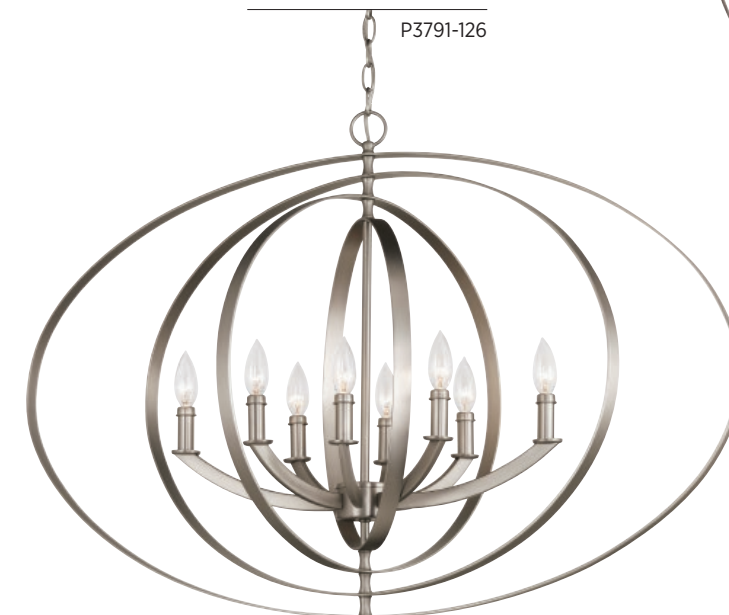

EQUINOX

P7086-104

Inspired by ancient astronomy armillary spheres. Interlocking rings pivot for an infinite variety of positions. Equinox continues to expand with fixture options within its family.

FINISHES

P3827-104

FIVE-LIGHT CHANDELIER

P3841-104 Polished Nickel
22" dia., 24-3/8" ht.
Overall ht. w/chain 99-1/2"; wire 15'.
Five candelabra base lamps,
each 60w max.

P3841-104

SIX-LIGHT CHANDELIER

P3889-104 Polished Nickel
27-3/4" dia., 30" ht.
Overall ht. w/chain 105"; wire 15'.
Six candelabra base lamps,
each 60w max.

SIX-LIGHT CHANDELIER

P3889-126 Burnished Silver
27-3/4" dia., 30" ht.
Overall ht. w/chain 105"; wire 15'.
Six candelabra base lamps,
each 60w max.

MINI-PENDANT

P5142-126 Burnished Silver
10-1/8" dia., 12-1/2" ht.,
Overall ht. w/chain 87"; wire 15'.
Three candelabra base lamps,
each 60w max.

P5142-126

P3889-126

P3841-126

P3827-126

P3791-126

Shown: P5142-20 mini-pendants

EQUINOX

EIGHT-LIGHT OVAL CHANDELIER