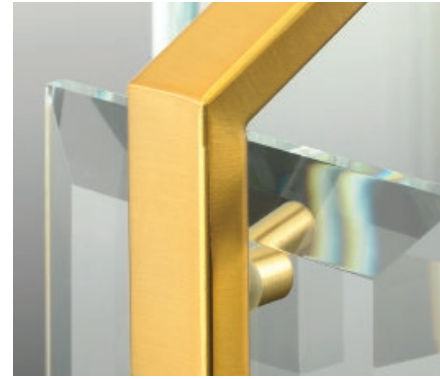

CAHILL

A stylish Brushed Bronze finish frames brilliant clear beveled glass panels in the Cahill collection. Ideal for Luxe or Mid-Century Modern interiors, the visual interest provides a reinvention of the popular glass design.

FOUR-LIGHT PENDANT

P500076-109 Brushed Bronze
15-3/4" dia., 19-3/4" ht.
Overall ht. w/chain 78-1/2", wire 10'.
Four candelabra base lamps,
each 60w max.

SIX-LIGHT PENDANT

P500077-109 Brushed Bronze
18" dia., 24-1/2" ht.
Overall ht. w/chain 81", wire 10'.
Six candelabra base lamps,
each 60w max.

Shown with P7826-01
vintage lamps

CAHILL

A stylish Brushed Bronze finish frames brilliant clear beveled glass panels in the Cahill collection. Ideal for Luxe or Mid-Century Modern interiors, the visual interest provides a reinvention of the popular glass design.