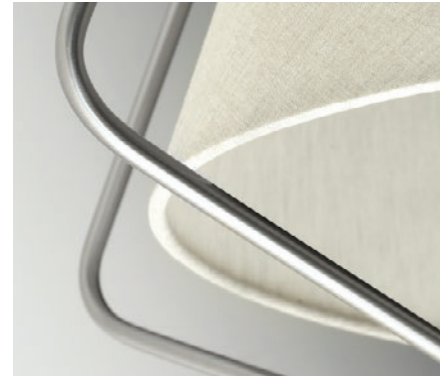

HANGAR

Fixtures in the Hangar collection are fun, light and airy pieces – perfect for both casual and modern homes. A sophisticated, statement-making frame occupies a large visual space. Modern wire basket forms are finished in Brushed Nickel with graphite accents or Antique Bronze and natural brass accents to complete the design.

P500117-009