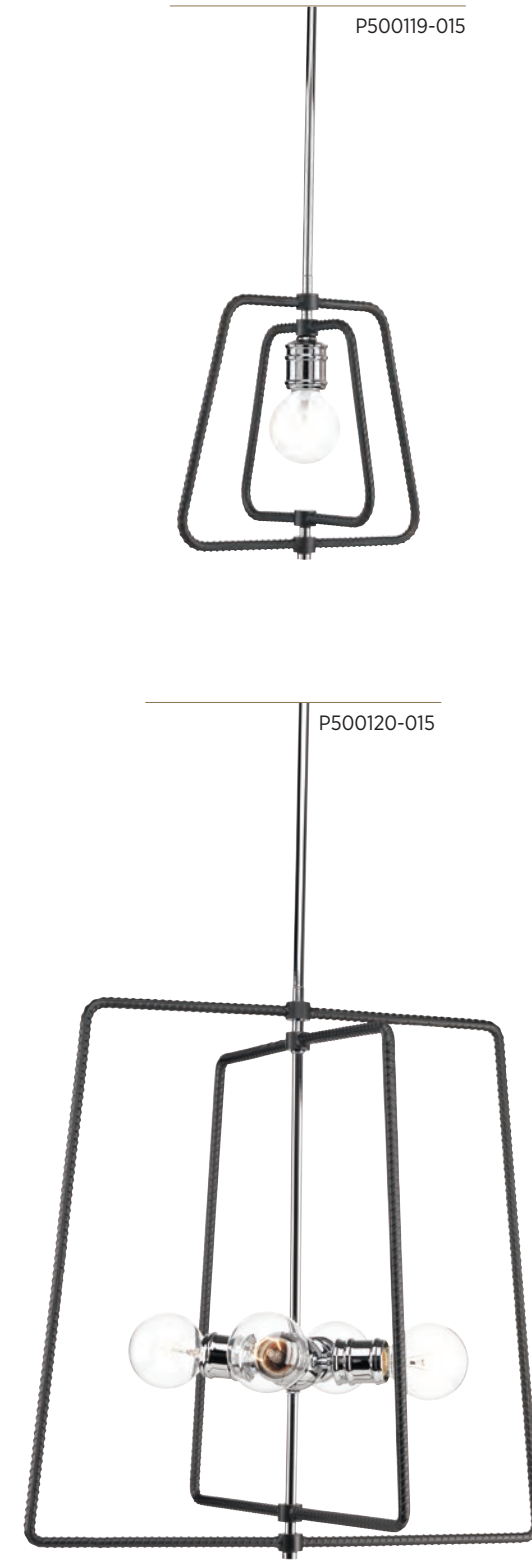

RE-BAR

Re-Bar pendants are inspired by industrial and vintage electric elements, created from a common masonry structure with a steel reinforcing bar. The coarse material is paired with bright Chrome to provide an intriguing visual contrast. In addition to Urban Industrial and Vintage Electric styles, Re-Bar is ideal for updating Modern Farmhouse interiors.

P5001120-015

P500119-015

P500120-015

FINISH
● Polished Chrome - 015

MINI-PENDANT
P500119-015 Polished Chrome
12-1/2" Sq., 12-3/8" ht.
Overall ht. w/stem 78-1/2", wire 10'.
One medium base lamp,
60w max.

FOUR-LIGHT PENDANT
P500120-015 Polished Chrome
21-7/8" Sq., 23" ht.
Overall ht. w/stem 89", wire 15'.
Four medium base lamps,
each 60w max.