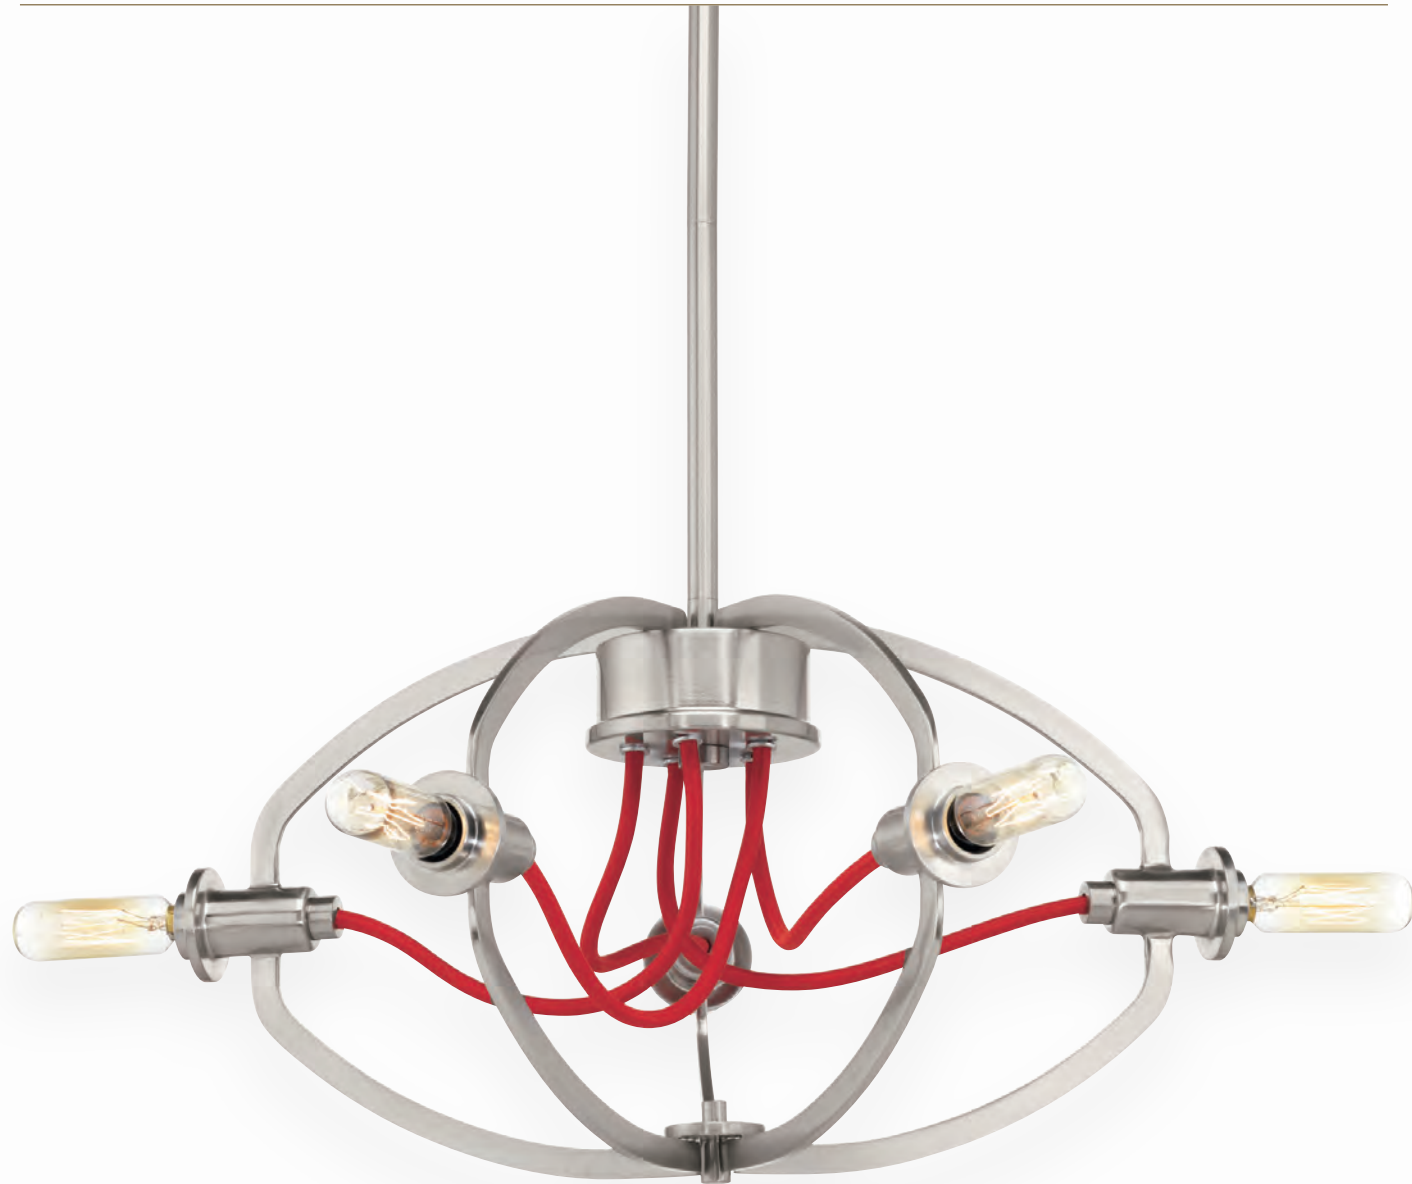

FERMI

Cloth cords and sculptural details create an open framework design. Fermi features a geometric frame finished in Brushed Nickel. Red cloth adds a playful contrast to create a unique visual statement. Consider decorative bulbs to further customize Fermi fixtures.

P500045-009

P500044-009

P500045-009

P500060-009

FINISHES

- Brushed Nickel - 009

THREE-LIGHT PENDANT

P500044-009 Brushed Nickel
10" dia., 8" ht.
Overall ht. w/stem 63-1/2", wire 15'.
Three candelabra base lamps,
each 60w max.

FIVE-LIGHT PENDANT

P500045-009 Brushed Nickel
17-3/8" dia., 9" ht.
Overall ht. w/stem 64-1/2", wire 15'.
Five candelabra base lamps,
each 60w max.

SEVEN-LIGHT PENDANT

P500060-009 Brushed Nickel
25-3/8" dia., 13" ht.
Overall ht. w/stem 68-1/2", wire 15'.
Seven candelabra base lamps,
each 60w max.

*Fixtures shown with P7827-01
vintage lamp*