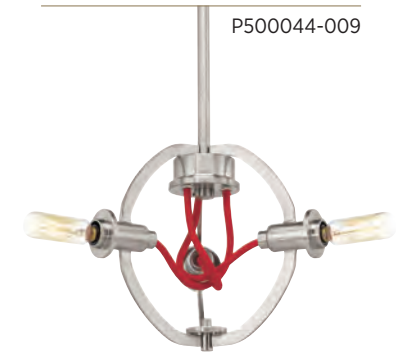

FERMI

Cloth cords and sculptural details create an open framework design. Fermi features a geometric frame finished in Brushed Nickel. Red cloth adds a playful contrast to create a unique visual statement. Consider decorative bulbs to further customize Fermi fixtures.

P500045-009

P500044-009

P500045-009

P500060-009

FINISHES

- Brushed Nickel - 009

THREE-LIGHT PENDANT

P500044-009 Brushed Nickel
10" dia., 8" ht.
Overall ht. w/stem 63-1/2", wire 15'.
Three candelabra base lamps,
each 60w max.

FIVE-LIGHT PENDANT

P500045-009 Brushed Nickel
17-3/8" dia., 9" ht.
Overall ht. w/stem 64-1/2", wire 15'.
Five candelabra base lamps,
each 60w max.

SEVEN-LIGHT PENDANT

P500060-009 Brushed Nickel
25-3/8" dia., 13" ht.
Overall ht. w/stem 68-1/2", wire 15'.
Seven candelabra base lamps,
each 60w max.