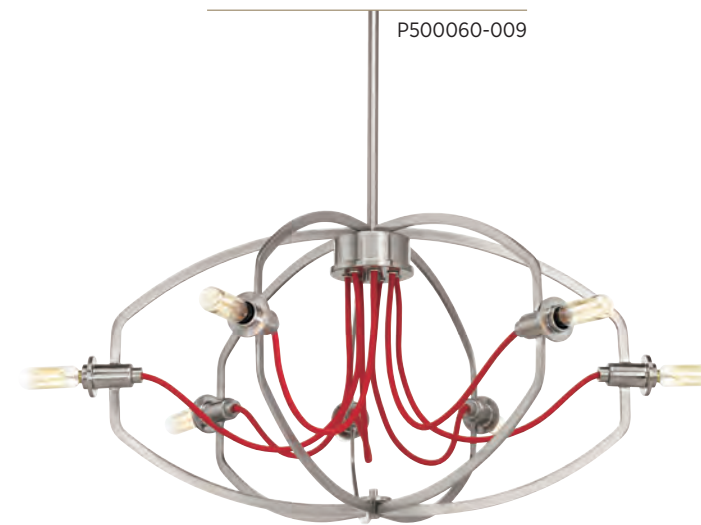

FERMI

Cloth cords and sculptural details create an open framework design. Fermi features a geometric frame finished in Brushed Nickel. Red cloth adds a playful contrast to create a unique visual statement. Consider decorative bulbs to further customize Fermi fixtures.

P500045-009

P500044-009

P500045-009

P500060-009

FINISHES

- Brushed Nickel - 009

THREE-LIGHT PENDANT

P500044-009 Brushed Nickel
10" dia., 8" ht.
Overall ht. w/stem 63-1/2", wire 15'.
Three candelabra base lamps,
each 60w max.

FIVE-LIGHT PENDANT

P500045-009 Brushed Nickel
17-3/8" dia., 9" ht.
Overall ht. w/stem 64-1/2", wire 15'.
Five candelabra base lamps,
each 60w max.

SEVEN-LIGHT PENDANT

P500060-009 Brushed Nickel
25-3/8" dia., 13" ht.
Overall ht. w/stem 68-1/2", wire 15'.
Seven candelabra base lamps,
each 60w max.

*Fixtures shown with P7827-01
vintage lamp*