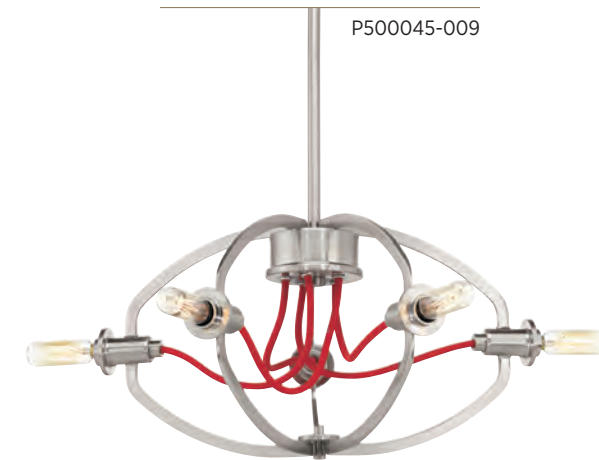

FERMI

Cloth cords and sculptural details create an open framework design. Fermi features a geometric frame finished in Brushed Nickel. Red cloth adds a playful contrast to create a unique visual statement. Consider decorative bulbs to further customize Fermi fixtures.

P500045-009

P500044-009

P500045-009

P500060-009

FINISHES

- Brushed Nickel - 009

THREE-LIGHT PENDANT

P500044-009 Brushed Nickel
10" dia., 8" ht.
Overall ht. w/stem 63-1/2", wire 15'.
Three candelabra base lamps,
each 60w max.

FIVE-LIGHT PENDANT

P500045-009 Brushed Nickel
17-3/8" dia., 9" ht.
Overall ht. w/stem 64-1/2", wire 15'.
Five candelabra base lamps,
each 60w max.

SEVEN-LIGHT PENDANT

P500060-009 Brushed Nickel
25-3/8" dia., 13" ht.
Overall ht. w/stem 68-1/2", wire 15'.
Seven candelabra base lamps,
each 60w max.

*Fixtures shown with P7827-01
vintage lamp*