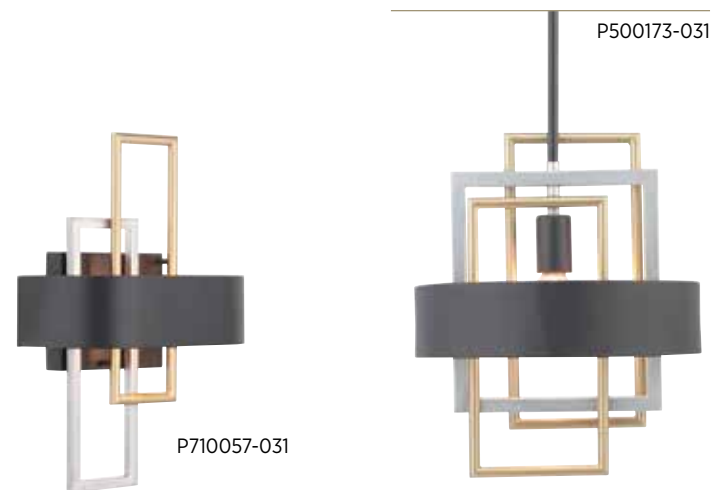

ADAGIO

An array of geometric patterns in Adagio is a nod to the musical description of a tender and melodic tone. The modern design features lights that are distributed around a circular band. Mixed metal elements, which are present in Brushed Silver and Brushed Gold accents, can complement monochromatic color palettes that are popular in homes today. Each fixture in the Adagio collection creates a focal point and is ideal for Luxe and Modern interiors.

P500174-031

P710057-031

P500173-031

P400170-031

FINISH

- Black - 031

SIX-LIGHT ISLAND

P400170-031 Black
38" W., 16-3/8" ht., 7" d.
Overall ht. w/stem 82-1/2", wire 15'.
Six candelabra base lamps,
each 60w max.

ONE-LIGHT MINI-PENDANT

P500173-031 Black
12" dia., 14-5/8" ht.
Overall ht. w/stem 80", wire 10'.
One medium base lamp, 75w max.

SIX-LIGHT PENDANT

P500174-031 Black
24" dia., 26" ht.
Overall ht. w/stem 87-1/2", wire 15'.
Six candelabra base lamps,
each 60w max.

TWO-LIGHT WALL SCONCE

P710057-031 Black
11" W., 15-1/2" ht.
Extends 6". H/CTR 7-3/4".
Two G16.5 candelabra base lamps,
each 60w max.