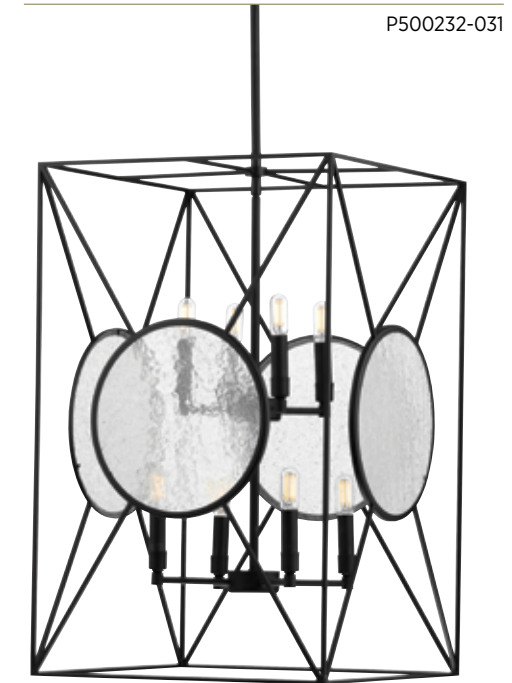

# CUMBERLAND NEW

Experience the sense of shelter, warmth, and protection offered by the Modern Mountain glow of the Cumberland collection. Let wandering eyes hungry for a satisfying lighting experience satiate their appetites as their gaze feasts upon the artistic “X” and “O” tic-tac-toe pattern intricately weaved into Matte Black frames. Signature circular seeded glass panes foster a gazing window design on each fixture in the collection to give Cumberland that rustic, modern cabin vibe.

P500233-031

P500232-031

P500233-031

P350159-031

P710076-031

**FINISH**

- Matte Black - 031

**PAIR WITH**

Looking Glass  
Foster

**TWO-LIGHT FLUSH MOUNT**

**P350159-031** Matte Black  
13" sq., 5-1/2" ht.  
Two medium base lamps,  
each 60w max.

**EIGHT-LIGHT FOYER**

**P500232-031** Matte Black  
16-7/8" sq., 27-5/8" ht.  
Overall ht. w/stem 94", wire 15'.  
Eight candelabra base lamps,  
each 60w max.

**FIVE-LIGHT PENDANT**

**P500233-031** Matte Black  
16-1/8" sq., 17-1/8" ht.  
Overall ht. w/stem 83", wire 15'.  
Five candelabra base lamps,  
each 60w max.

**WALL SCONCE**

**P710076-031** Matte Black  
5-1/8" W., 14-5/8" ht.  
Extends 4". H/CTR 7-1/4".  
One candelabra base lamp,  
60w max.