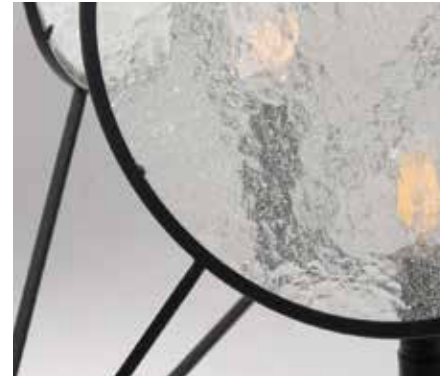

# CUMBERLAND NEW

Experience the sense of shelter, warmth, and protection offered by the Modern Mountain glow of the Cumberland collection. Let wandering eyes hungry for a satisfying lighting experience satiate their appetites as their gaze feasts upon the artistic “X” and “O” tic-tac-toe pattern intricately weaved into Matte Black frames. Signature circular seeded glass panes foster a gazing window design on each fixture in the collection to give Cumberland that rustic, modern cabin vibe.

P500233-031

P500232-031

P500233-031

P350159-031

P710076-031

**FINISH**

- Matte Black - 031

**PAIR WITH**

Looking Glass  
Foster

**TWO-LIGHT FLUSH MOUNT**

**P350159-031** Matte Black  
13" sq., 5-1/2" ht.  
Two medium base lamps,  
each 60w max.

**EIGHT-LIGHT FOYER**

**P500232-031** Matte Black  
16-7/8" sq., 27-5/8" ht.  
Overall ht. w/stem 94", wire 15'.  
Eight candelabra base lamps,  
each 60w max.