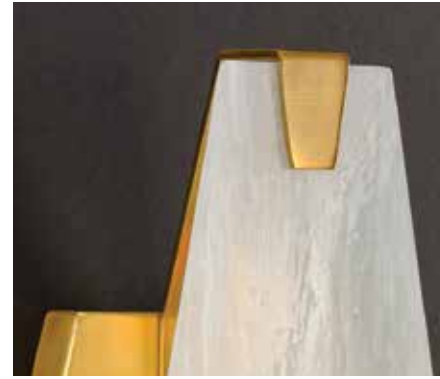

RAE NEW

Execute bold visions and design statements with the Rae Collection. A blend of geometric shapes and a sculpted, hand artisan frame with a golden finish bring this modern collection to life for an awe-inspiring lighting experience guaranteed to spark conversation amongst your gazing guests.

P400216-109

P400217-109

P710078-109

P350158-109

P350158-109
shown as semi-flush

FINISH

● Brushed Bronze - 109

PAIR WITH

Palacio
Evoke

SEMI-FLUSH CONVERTIBLE

P350158-109 Brushed Bronze
18" dia., 8-1/2" ht.
Hanging and ceiling mount
hardware included.
Overall ht. w/chain 73-1/2", wire 10'.
3 candelabra base lamps,
each 60w max.