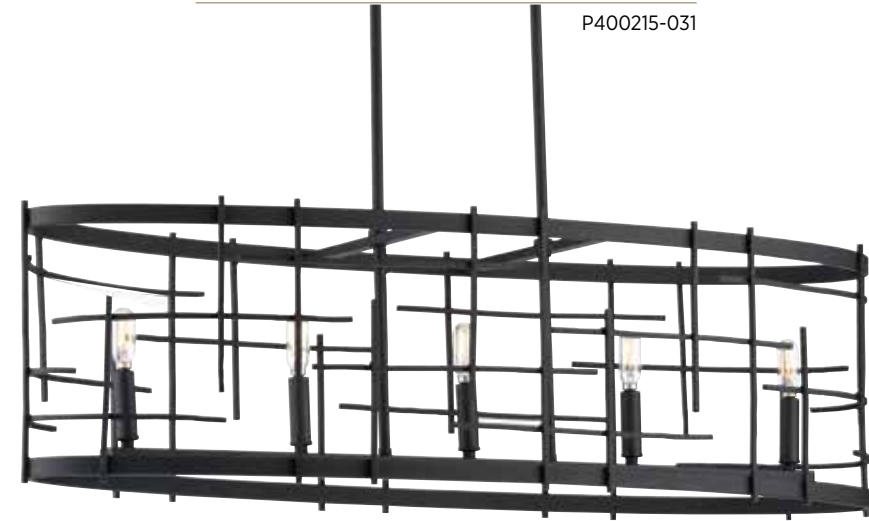

TORRES NEW

Elevate your Modern Mountain home décor by incorporating ravishing rustic design in the heart of your home with the Torres Collection. Handcrafted spires reminiscent of rugged forest surroundings coalesce in cultivated masterpieces of rustic sophistication. Beautiful black, blunt edges crisscross in open-cage designs for an organic interpretation of the popular tic-tac-toe pattern.

P400213-031

P400215-031

FINISH
● Black - 031

PAIR WITH
Looking Glass
Spicewood

FOUR-LIGHT CHANDELIER
P400213-031 Black
18" dia., 11-5/8" ht.
Overall ht. w/stem 77-1/2", wire 15'.
Four candelabra base lamps,
each 60w max.

FIVE-LIGHT ISLAND
P400215-031 Black
40" W., 11-3/8" ht., 14" d.
Overall ht. w/stem 77-1/2", wire 15'.
Five candelabra base lamps,
each 60w max.

FOUR-LIGHT FOYER
P500248-031 Black
16" dia., 22" ht.
Overall ht. w/stem 88", wire 15'.
Four candelabra base lamps,
each 60w max.

WALL SCONCE
P710077-031 Black
8" W., 22" ht.
Extends 3-7/8". H/CTR 11".
Two candelabra base lamps,
each 60w max.

P710077-031

P500248-031