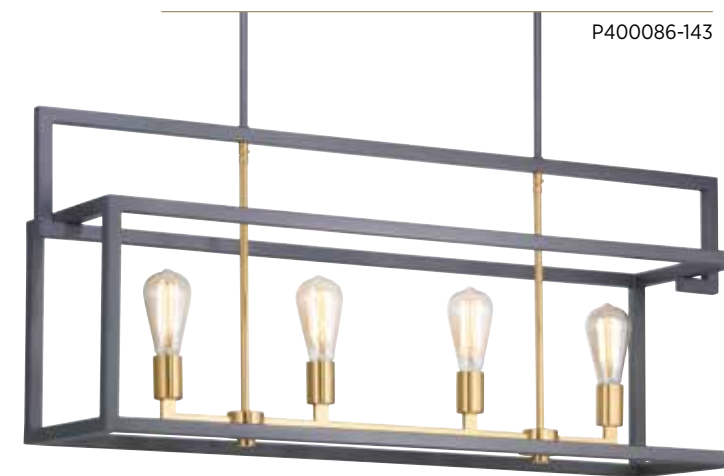

P400086-143

FINISH

● Graphite - 143

PAIR WITH

Rae
Rainey

SEMI-FLUSH CONVERTIBLE

P350120-143 Graphite
Hanging and ceiling mount
hardware included.
17-1/4" W., 9-3/8" ht.
Overall ht. w/chain 74-1/2", wire 10'.
Two medium base lamps,
each 60w max.

FOUR-LIGHT ISLAND

P400086-143 Graphite
40-7/8" W., 17-1/4" ht., 11" depth.
Overall ht. w/stem 82-1/2", wire 15'.
Four medium base lamps,
each 60w max.

FOUR-LIGHT PENDANT

P500168-143 Graphite
23-1/4" W., 25-3/4" ht.
Overall ht. w/stem 91-1/2", wire 15'.
Four medium base lamps,
each 60w max.