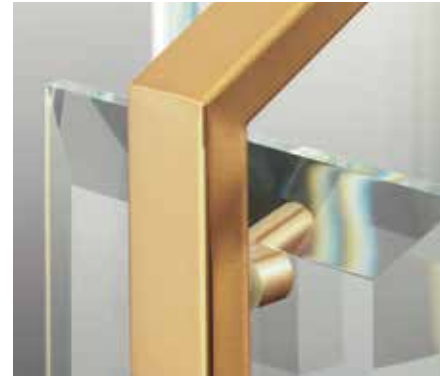

CAHILL

A stylish Brushed Bronze finish frames brilliant clear beveled glass panels in the Cahill collection. Ideal for Luxe or Mid-Century Modern interiors, the visual interest provides a reinvention of the popular glass design.