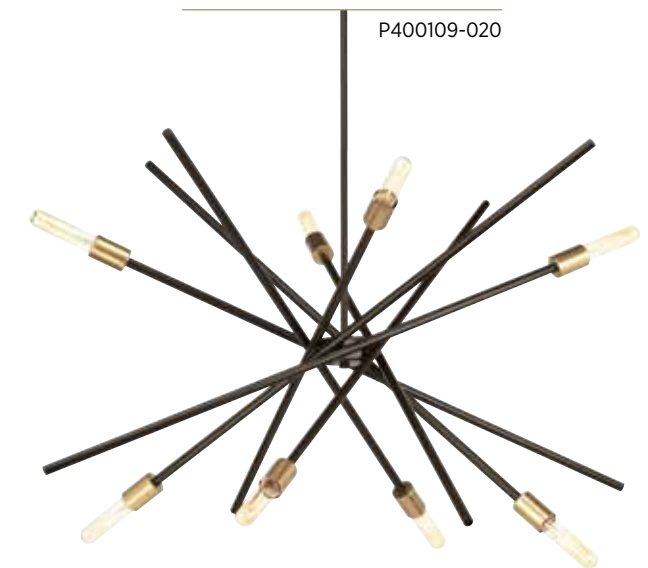

P400109-020