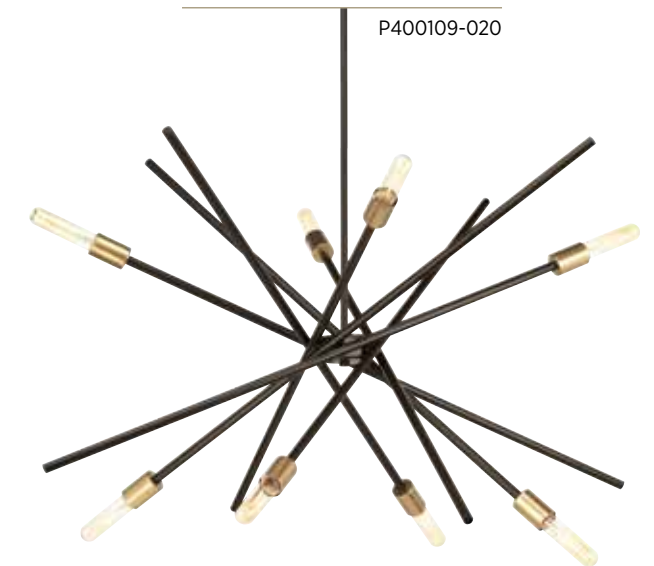

P400109-020