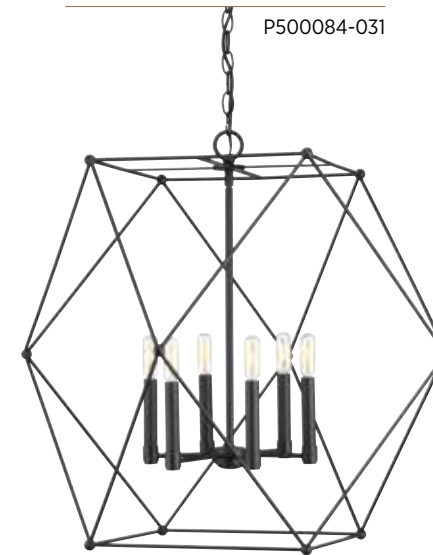

P500084-031