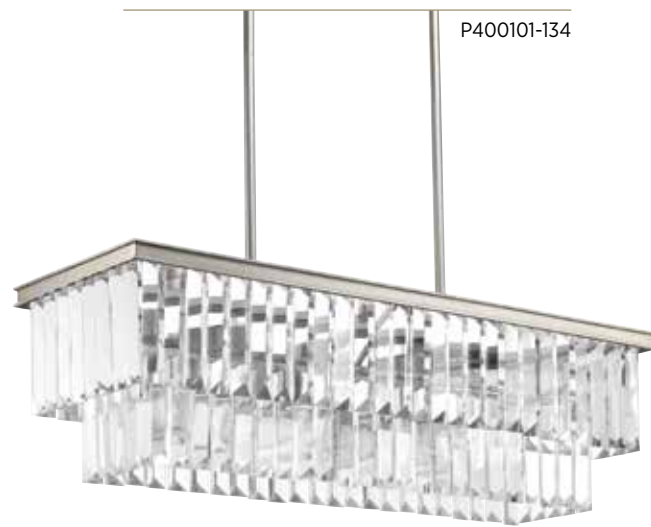

P400101-134