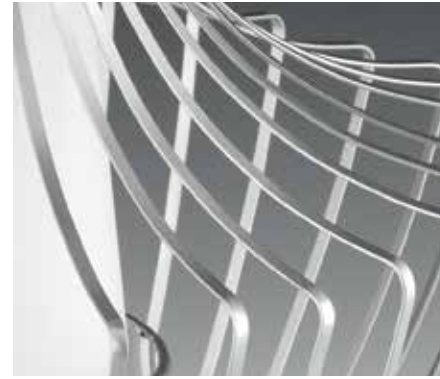

FINN

Finn takes a new perspective on an open cage design. The beautifully graphic frame wraps around an etched white glass shade creating a focal aperture for a single lamp. Available in Matte Black and Metallic Silver finishes.

P5324-121

P5324-31

P5324-121

FINISHES

- Matte Black - 31
- Metallic Silver - 121

MINI-PENDANT

P5324-31 Matte Black
P5324-121 Metallic Silver
10" dia., 10-1/2" ht.
Overall ht. w/stem 76-1/2", wire 10'.
One medium base lamp,
100w max.