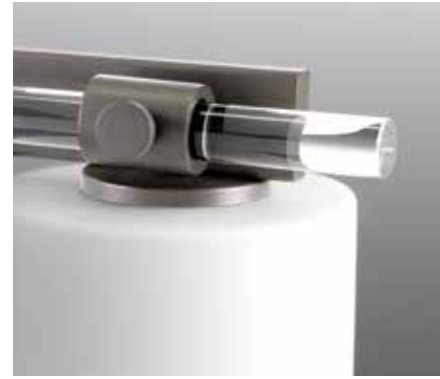

LISBON

Enjoy high status with a bath and vanity collection full of femininity, sparkle and shine. Etched opal glass shades sit atop an elegant K9 glass rod, highlighted with a Polished Nickel or Matte Black finish. The highly polished design style complements both Modern and Luxe interiors and can be mounted up or down.

P300200-104

FINISHES

- Matte Black - 031
- Polished Nickel - 104

ONE-LIGHT BATH

P300197-031 Matte Black
P300197-104 Polished Nickel
 4-3/4" W., 14" ht.
 Extends 6". H/CTR 5-5/8".
 One medium base lamp,
 100w max.