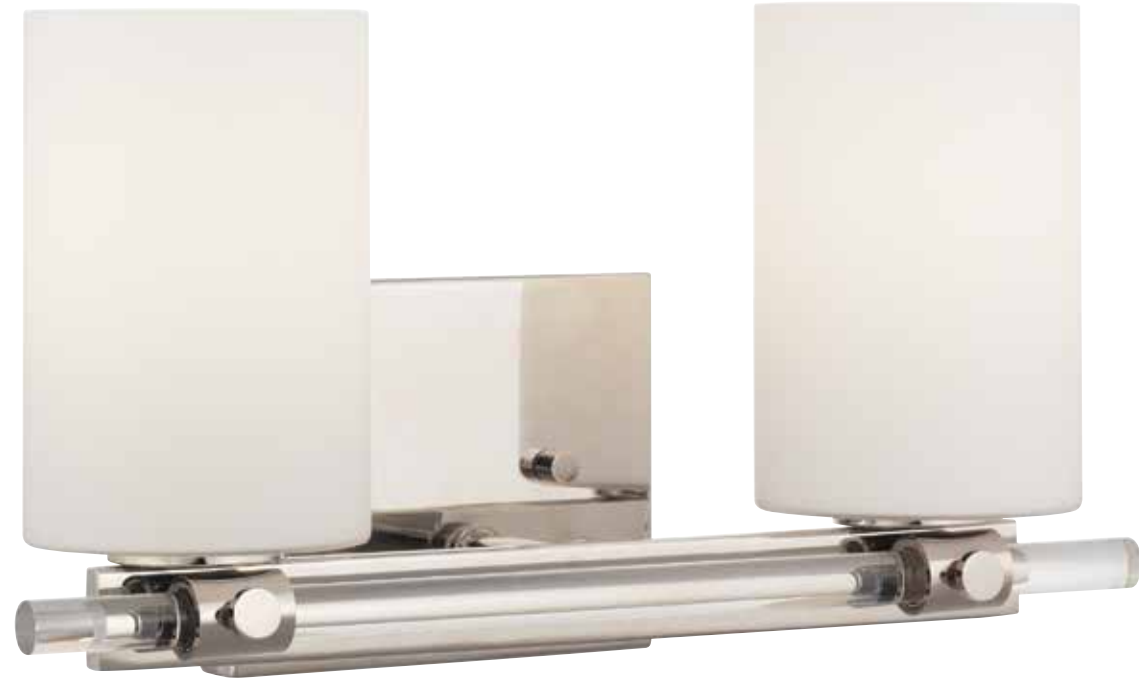

LISBON

Enjoy high status with a bath and vanity collection full of femininity, sparkle and shine. Etched opal glass shades sit atop an elegant K9 glass rod, highlighted with a Polished Nickel or Matte Black finish. The highly polished design style complements both Modern and Luxe interiors and can be mounted up or down.

P300200-104

FINISHES

- Matte Black - 031
- Polished Nickel - 104

ONE-LIGHT BATH

P300197-031 Matte Black
P300197-104 Polished Nickel
 4-3/4" W., 14" ht.
 Extends 6". H/CTR 5-5/8".
 One medium base lamp,
 100w max.