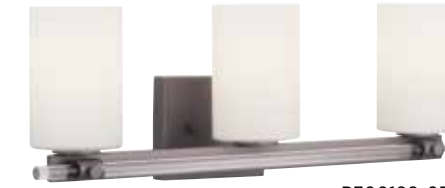

P300199-031