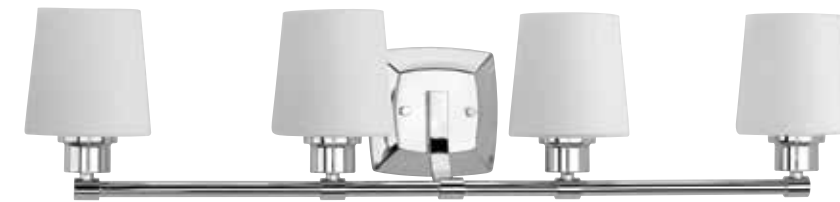

P300019-015