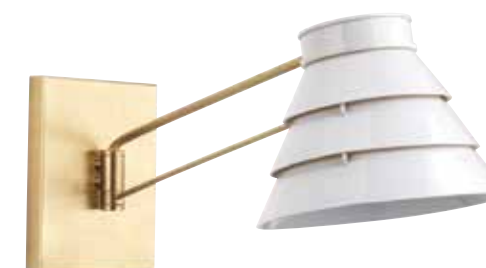

POINT DUME™ / ONSHORE

Continuing Jeffrey's modern take on light and movement, the Onshore series combines some of his favorite materials and finishes. Offered as a White and Brushed Brass pendant, or a "Maliblu" and Brushed Nickel option, the Onshore group is a fresh and uplifting choice for casual living. The Onshore swing arm wall sconce in Brushed Brass has a three-tiered white enamel shade that complements this lifestyle.

P500194-160

P500194-009

P500194-160

FINISHES

- Brushed Nickel - 009
- Brushed Brass - 160

ONE LIGHT PENDANT

P500194-009 Brushed Nickel with white and Maliblu

P500194-160 Brushed Brass with white

8" dia., 13" ht.
Overall ht. w/stem 79", wire 10'.
One medium base lamp,
100w max.

WALL BRACKET

P710070-160 Brushed Brass with white

8-7/8" dia., 1-3/4" ht.
Extends 22-1/2". H/CTR 4".
One medium base lamp,
60w max.