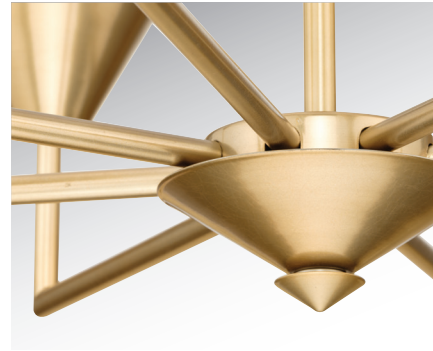

PINELLAS

The Pinellas collection gets to the point with a modern expression of a timeless form. The signature dual conical motif has the elements artfully nested together to provide a pleasing diffusion of light.

FINISHES

197 White Plaster

205 Soft Gold

PINELLAS

P400374-205 Soft Gold
50" L, 15.5" W, 11" ht.
6 candelabra base, 60w max.

P400373-205 Soft Gold
40" dia., 14.37" ht.
8 candelabra base, 60w max.

PINELLAS

P400372-205 Soft Gold
30" dia., 11.25" ht.
6 candelabra base, 60w max.

P710127-205 Soft Gold
5.12" W, 22.5" ht., 5.75" D.
1 candelabra base, 60w max.

PINELLAS

P400372-197 White Plaster
30" dia., 11.25" ht.
6 candelabra base,
60w max.

P710127-197 White Plaster
5.12" W, 22.5" ht., 5.75" D.
1 candelabra base, 60w max.

P350270-205 Soft Gold
25" dia., 14" ht.
(Height is adjustable with included
stems - 10.75" ht. - 28" ht.)
4 medium base, 40w max.

*Fixture includes additional stems
to adjust installed semi-flushmount
distance from ceiling.*