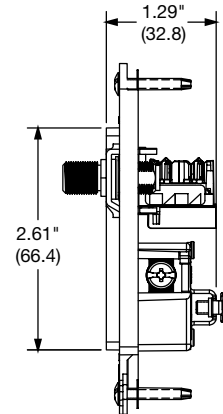

Requires unique box shown below

**Patented**

JLOAD provides low voltage and power in the same frame

**Specifications**

- UL Listed tamper-resistant receptacle
- Unique mounting strap for use with RJ600 box
- Minimum spacing for power and low voltage
- RoHS compliant

①

②

③

**JLOAD® Multimedia Outlet**

Description	Color		
		15A 125V NEMA 5-15R UL/CSA	20A 125V NEMA 5-20R UL/CSA
JLOAD multimedia outlet, specifically designed to provide power, Category 5e and coaxial in a single gang box; requires JLOAD multimedia box RJ600; perfect for HDTV and computer use where a combination of power and data are needed; includes decorator frame, (1) Category 5e, (1) F-connector and (1) power receptacle 125V with voltage divider	Black Gray Ivory Light Almond White	<b>RJ650BKTR</b> <b>RJ650GYTR</b> <b>RJ650ITR</b> <b>RJ650LATR</b> <b>RJ650WTR</b>	<b>RJ620BKTR</b> <b>RJ620GYTR</b> <b>RJ620ITR</b> <b>RJ620LATR</b> <b>RJ620WTR</b> ①
JLOAD multimedia outlet, includes decorator frame with two open ports for custom configuration and one power receptacle 125V with voltage divider	Black Gray Ivory Light Almond White	<b>RJ65BKTR</b> <b>RJ65GYTR</b> <b>RJ65ITR</b> <b>RJ65LATR</b> <b>RJ65WTR</b>	<b>RJ62BKTR</b> <b>RJ62GYTR</b> <b>RJ62ITR</b> <b>RJ62LATR</b> <b>RJ62WTR</b> ②
JLOAD multimedia box, 3" deep with seven 1/2" knockouts, non-metallic sheathed cable clamps on each side; screw in mounting to stud; divider provided with JLOAD outlet	Steel	<b>RJ600</b>	③ <b>RJ600</b>