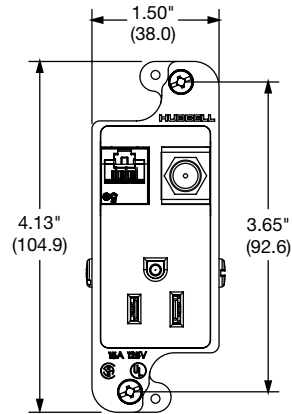

Requires unique box shown below

**Patented**

JLOAD provides low voltage and power in the same frame

**Specifications**

- UL Listed tamper-resistant receptacle
- Unique mounting strap for use with RJ600 box
- Minimum spacing for power and low voltage
- RoHS compliant

①

②

③

**JLOAD® Multimedia Outlet**

Description	Color		
		15A 125V NEMA 5-15R UL/CSA	20A 125V NEMA 5-20R UL/CSA
JLOAD multimedia outlet, specifically designed to provide power, Category 5e and coaxial in a single gang box; requires JLOAD multimedia box RJ600; perfect for HDTV and computer use where a combination of power and data are needed; includes decorator frame, (1) Category 5e, (1) F-connector and (1) power receptacle 125V with voltage divider	Black Gray Ivory Light Almond White	<b>RJ650BKTR</b> <b>RJ650GYTR</b> <b>RJ650ITR</b> <b>RJ650LATR</b> <b>RJ650WTR</b>	<b>RJ620BKTR</b> <b>RJ620GYTR</b> <b>RJ620ITR</b> <b>RJ620LATR</b> <b>RJ620WTR</b> ①
JLOAD multimedia outlet, includes decorator frame with two open ports for custom configuration and one power receptacle 125V with voltage divider	Black Gray Ivory Light Almond White	<b>RJ65BKTR</b> <b>RJ65GYTR</b> <b>RJ65ITR</b> <b>RJ65LATR</b> <b>RJ65WTR</b>	<b>RJ62BKTR</b> <b>RJ62GYTR</b> <b>RJ62ITR</b> <b>RJ62LATR</b> <b>RJ62WTR</b> ②
JLOAD multimedia box, 3" deep with seven 1/2" knockouts, non-metallic sheathed cable clamps on each side; screw in mounting to stud; divider provided with JLOAD outlet	Steel	<b>RJ600</b>	③ <b>RJ600</b>