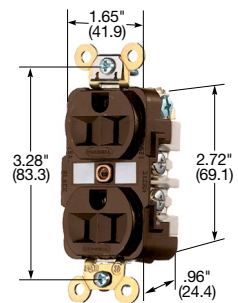

15 and 20 Ampere, 125 and 250 Volts

HBL8600I

HBL5262

HBL5362IWR

HBL5261

HBL5284

Dimensions in Inches (mm)

HBL® Extra Heavy Duty Max Hospital Grade Receptacles

15A 250V
NEMA 6-15R
UL CSA
1.5 HP

20A 250V
NEMA 6-20R
UL CSA
2 HP

Duplex	Color	Catalog Number	
Flush, thermoplastic polyester face, back and side wired.	Brown	HBL8600	HBL8400
	Ivory	HBL8600I	HBL8400I

Note: See page A-48 for accessories.
See section N for wallplates.

15A 125V
NEMA 5-15R
UL CSA
0.5 HP

20A 125V
NEMA 5-20R
UL CSA
1 HP

HBL® Extra Heavy Duty Max Specification Grade Receptacles

Duplex	Color	Catalog Number		
Flush, nylon face, back and side wired.	Black	HBL5262BK	HBL5362BK	
	Blue	—	HBL5362BL	
	Brown	HBL5262	HBL5362	
	Gray	HBL5262GY	HBL5362GY	
	Ivory	HBL5262I	HBL5362I	
	Red	HBL5262R	HBL5362R	
	White	HBL5262W	HBL5362W	
	Isolated ground ^A .	Gray	IG5262GY	IG5362GY
		Ivory	IG5262I	IG5362I
		Orange	IG5262	IG5362
Non-isolated ground, bulk pack of 100.	Red	IG5262R	IG5362R	
	White	—	IG5362W	
	Orange	—	HBL5362M4	
	Weather Resistant, flush, nylon face, back and side wired.	Black	HBL5262BKWR	HBL5362BKWR
		Brown	HBL5262WR	HBL5362WR
Gray		HBL5262GYWR	HBL5362GYWR	
Ivory		HBL5262IWR	HBL5362IWR	
Red		HBL5262RWR	HBL5362RWR	
Corrosion resistant.	White	HBL5262WWR	HBL5362WWR	
	Ivory	HBL52CM62I	—	
Weather Resistant, Isolated ground ^A .	Yellow	HBL52CM62	HBL53CM62	
	Gray	IG5262GYWR	IG5362GYWR	
	Ivory	IG5262IWR	IG5362IWR	
	Orange	IG5262WR	IG5362WR	
	Red	IG5262RWR	IG5362RWR	
On 4 in. (101.6) round cover.	White	—	IG5362WWR	
	Brown	HBL5282	—	