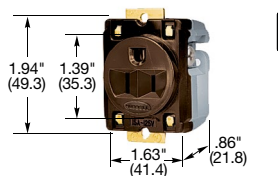

15 and 20 Ampere, 125 and 250 Volts

HBL8600I

HBL5262

HBL5362IWR

HBL5261

HBL5284

Dimensions in Inches (mm)

HBL® Extra Heavy Duty Max Hospital Grade Receptacles

15A 250V
NEMA 6-15R
UL CSA
1.5 HP

20A 250V
NEMA 6-20R
UL CSA
2 HP

Duplex	Color	Catalog Number	
Flush, thermoplastic polyester face, back and side wired.	Brown	HBL8600	HBL8400
	Ivory	HBL8600I	HBL8400I

Note: See page A-48 for accessories.
See section N for wallplates.

15A 125V
NEMA 5-15R
UL CSA
0.5 HP

20A 125V
NEMA 5-20R
UL CSA
1 HP

HBL® Extra Heavy Duty Max Specification Grade Receptacles

Duplex	Color	Catalog Number		
Flush, nylon face, back and side wired.	Black	HBL5262BK	HBL5362BK	
	Blue	—	HBL5362BL	
	Brown	HBL5262	HBL5362	
	Gray	HBL5262GY	HBL5362GY	
	Ivory	HBL5262I	HBL5362I	
	Red	HBL5262R	HBL5362R	
	White	HBL5262W	HBL5362W	
	Isolated ground ^A .	Gray	IG5262GY	IG5362GY
		Ivory	IG5262I	IG5362I
		Orange	IG5262	IG5362
Non-isolated ground, bulk pack of 100.	Red	IG5262R	IG5362R	
	White	—	IG5362W	
	Orange	—	HBL5362M4	
	Weather Resistant, flush, nylon face, back and side wired.	Black	HBL5262BKWR	HBL5362BKWR
		Brown	HBL5262WR	HBL5362WR
Gray		HBL5262GYWR	HBL5362GYWR	
Ivory		HBL5262IWR	HBL5362IWR	
Red		HBL5262RWR	HBL5362RWR	
Corrosion resistant.	White	HBL5262WWR	HBL5362WWR	
	Ivory	HBL52CM62I	—	
Weather Resistant, Isolated ground ^A .	Yellow	HBL52CM62	HBL53CM62	
	Gray	IG5262GYWR	IG5362GYWR	
	Ivory	IG5262IWR	IG5362IWR	
	Orange	IG5262WR	IG5362WR	
	Red	IG5262RWR	IG5362RWR	
On 4 in. (101.6) round cover.	White	—	IG5362WWR	
	Brown	HBL5282	—	