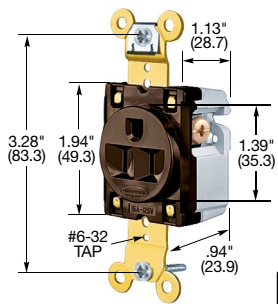

15 and 20 Ampere, 125 and 250 Volts

HBL8600I

HBL5262

HBL5362IWR

HBL5261

HBL5284

Dimensions in Inches (mm)

HBL® Extra Heavy Duty Max Hospital Grade Receptacles

15A 250V
NEMA 6-15R
UL CSA
1.5 HP

20A 250V
NEMA 6-20R
UL CSA
2 HP

Duplex	Color	Catalog Number	
Flush, thermoplastic polyester face, back and side wired.	Brown	HBL8600	HBL8400
	Ivory	HBL8600I	HBL8400I

Note: See page A-48 for accessories.
See section N for wallplates.

15A 125V
NEMA 5-15R
UL CSA
0.5 HP

20A 125V
NEMA 5-20R
UL CSA
1 HP

HBL® Extra Heavy Duty Max Specification Grade Receptacles

Duplex	Color	Catalog Number		
Flush, nylon face, back and side wired.	Black	HBL5262BK	HBL5362BK	
	Blue	—	HBL5362BL	
	Brown	HBL5262	HBL5362	
	Gray	HBL5262GY	HBL5362GY	
	Ivory	HBL5262I	HBL5362I	
	Red	HBL5262R	HBL5362R	
	White	HBL5262W	HBL5362W	
	Isolated ground ^A .	Gray	IG5262GY	IG5362GY
		Ivory	IG5262I	IG5362I
		Orange	IG5262	IG5362
Non-isolated ground, bulk pack of 100.	Red	IG5262R	IG5362R	
	White	—	IG5362W	
	Orange	—	HBL5362M4	
	Weather Resistant, flush, nylon face, back and side wired.	Black	HBL5262BKWR	HBL5362BKWR
		Brown	HBL5262WR	HBL5362WR
Gray		HBL5262GYWR	HBL5362GYWR	
Ivory		HBL5262IWR	HBL5362IWR	
Red		HBL5262RWR	HBL5362RWR	
Corrosion resistant.	White	HBL5262WWR	HBL5362WWR	
	Ivory	HBL52CM62I	—	
Weather Resistant, Isolated ground ^A .	Yellow	HBL52CM62	HBL53CM62	
	Gray	IG5262GYWR	IG5362GYWR	
	Ivory	IG5262IWR	IG5362IWR	
	Orange	IG5262WR	IG5362WR	
	Red	IG5262RWR	IG5362RWR	
On 4 in. (101.6) round cover.	White	—	IG5362WWR	
	Brown	HBL5282	—	