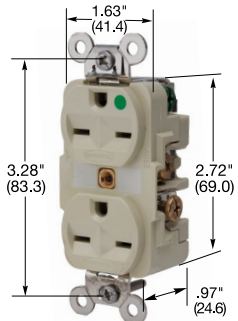

15 and 20 Ampere, 125 and 250 Volts

HBL8600I

HBL5262

HBL5362IWR

HBL5261

HBL5284

Dimensions in Inches (mm)

HBL® Extra Heavy Duty Max Hospital Grade Receptacles

15A 250V
NEMA 6-15R
UL CSA
1.5 HP

20A 250V
NEMA 6-20R
UL CSA
2 HP

Duplex	Color	Catalog Number	
Flush, thermoplastic polyester face, back and side wired.	Brown	HBL8600	HBL8400
	Ivory	HBL8600I	HBL8400I

Note: See page A-48 for accessories.
See section N for wallplates.

15A 125V
NEMA 5-15R
UL CSA
0.5 HP

20A 125V
NEMA 5-20R
UL CSA
1 HP

HBL® Extra Heavy Duty Max Specification Grade Receptacles

Duplex	Color	Catalog Number		
Flush, nylon face, back and side wired.	Black	HBL5262BK	HBL5362BK	
	Blue	—	HBL5362BL	
	Brown	HBL5262	HBL5362	
	Gray	HBL5262GY	HBL5362GY	
	Ivory	HBL5262I	HBL5362I	
	Red	HBL5262R	HBL5362R	
	White	HBL5262W	HBL5362W	
	Isolated ground ^A .	Gray	IG5262GY	IG5362GY
		Ivory	IG5262I	IG5362I
		Orange	IG5262	IG5362
Non-isolated ground, bulk pack of 100.	Red	IG5262R	IG5362R	
	White	—	IG5362W	
	Orange	—	HBL5362M4	
	Weather Resistant, flush, nylon face, back and side wired.	Black	HBL5262BKWR	HBL5362BKWR
		Brown	HBL5262WR	HBL5362WR
Gray		HBL5262GYWR	HBL5362GYWR	
Ivory		HBL5262IWR	HBL5362IWR	
Red		HBL5262RWR	HBL5362RWR	
Corrosion resistant.	White	HBL5262WWR	HBL5362WWR	
	Ivory	HBL52CM62I	—	
Weather Resistant, Isolated ground ^A .	Yellow	HBL52CM62	HBL53CM62	
	Gray	IG5262GYWR	IG5362GYWR	
	Ivory	IG5262IWR	IG5362IWR	
	Orange	IG5262WR	IG5362WR	
	Red	IG5262RWR	IG5362RWR	
On 4 in. (101.6) round cover.	White	—	IG5362WWR	
	Brown	HBL5282	—	