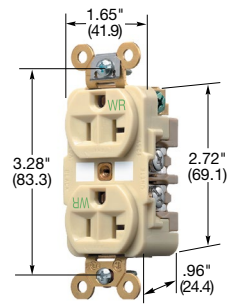

15 and 20 Ampere, 125 and 250 Volts

HBL8600I

HBL5262

HBL5362IWR

HBL5261

HBL5284

Dimensions in Inches (mm)

HBL® Extra Heavy Duty Max Hospital Grade Receptacles

15A 250V
NEMA 6-15R
UL CSA
1.5 HP

20A 250V
NEMA 6-20R
UL CSA
2 HP

Duplex	Color	Catalog Number	
Flush, thermoplastic polyester face, back and side wired.	Brown	HBL8600	HBL8400
	Ivory	HBL8600I	HBL8400I

Note: See page A-48 for accessories.
See section N for wallplates.

15A 125V
NEMA 5-15R
UL CSA
0.5 HP

20A 125V
NEMA 5-20R
UL CSA
1 HP

HBL® Extra Heavy Duty Max Specification Grade Receptacles

Duplex	Color	Catalog Number		
Flush, nylon face, back and side wired.	Black	HBL5262BK	HBL5362BK	
	Blue	—	HBL5362BL	
	Brown	HBL5262	HBL5362	
	Gray	HBL5262GY	HBL5362GY	
	Ivory	HBL5262I	HBL5362I	
	Red	HBL5262R	HBL5362R	
	White	HBL5262W	HBL5362W	
	Isolated ground ^A .	Gray	IG5262GY	IG5362GY
		Ivory	IG5262I	IG5362I
		Orange	IG5262	IG5362
Non-isolated ground, bulk pack of 100.	Red	IG5262R	IG5362R	
	White	—	IG5362W	
	Orange	—	HBL5362M4	
	Weather Resistant, flush, nylon face, back and side wired.	Black	HBL5262BKWR	HBL5362BKWR
		Brown	HBL5262WR	HBL5362WR
Gray		HBL5262GYWR	HBL5362GYWR	
Ivory		HBL5262IWR	HBL5362IWR	
Red		HBL5262RWR	HBL5362RWR	
Corrosion resistant.	White	HBL5262WWR	HBL5362WWR	
	Ivory	HBL52CM62I	—	
Weather Resistant, Isolated ground ^A .	Yellow	HBL52CM62	HBL53CM62	
	Gray	IG5262GYWR	IG5362GYWR	
	Ivory	IG5262IWR	IG5362IWR	
	Orange	IG5262WR	IG5362WR	
	Red	IG5262RWR	IG5362RWR	
On 4 in. (101.6) round cover.	White	—	IG5362WWR	
	Brown	HBL5282	—	