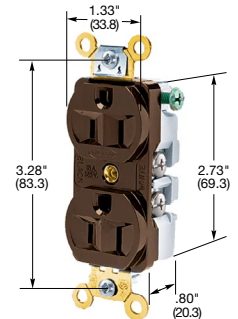

Straight Blade Devices

15 and 20 Ampere, 125 Volts

15A 125V
NEMA 5-15R
UL CSA
0.5 HP

20A 125V
NEMA 5-20R
UL CSA
1 HP

HBL® Extra Heavy Duty Max Tamper-Resistant Receptacles

Duplex	Color	Catalog Number	
Flush, nylon face, Tamper-Resistant, back and side wired.	Black	HBL5262BKTR	HBL5362BKTR
	Blue	HBL5262BLTR	HBL5362BLTR
	Brown	HBL5262TR	HBL5362TR
	Gray	HBL5262GYTR	HBL5362GYTR
	Ivory	HBL5262ITR	HBL5362ITR
	Light Almond	HBL5262LATR	HBL5362LATR
	Red	HBL5262RTR	HBL5362RTR
	White	HBL5262WTR	HBL5362WTR

HBL5362ITR

HBL5252

HBL5242

HBL5251

HBL2152

Dimensions in Inches (mm)

HBL® Extra Heavy Duty Max Compact Receptacles

Duplex	Color	Catalog Number	
Flush, nylon face, back and side wired.	Black	HBL5252BK	HBL5352BK
	Blue	-	HBL5352BL
	Brown	HBL5252	HBL5352
	Gray	HBL5252GY	HBL5352GY
	Ivory	HBL5252I	HBL5352I
	Red	HBL5252R	HBL5352R
	White	HBL5252W	HBL5352W
	On a 4 in. (101.6) round cover.	Brown	HBL5253
Flush, nylon face, side wired only.	Brown	HBL5242	HBL5342
	Gray	HBL5242GY	HBL5342GY
	Ivory	HBL5242I	HBL5342I
	White	HBL5242W	HBL5342W
Ring terminal connection.	Brown	HBL5242RT	HBL5342RT

Single

Flush, side wired only.	Brown	HBL5251	-
	Ivory	HBL5251I	-
Panel mount 1.75 in. (44.5) centers.	Brown	HBL5258	HBL5358
	Ivory	HBL5258I	-

Style Line® Decorator*

Flush, nylon face, back and side wired.	Black	HBL2152BK	HBL2162BK
	Brown	HBL2152	HBL2162
	Gray	HBL2152GY	HBL2162GY
	Ivory	HBL2152I	HBL2162I
	White	HBL2152WA	HBL2162WA
Isolated ground ^A .	Gray	-	IG2162GY
	Orange	IG2152	IG2162