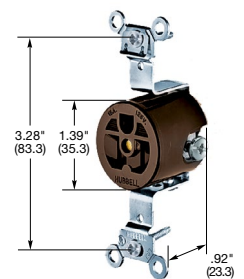

Straight Blade Devices

15 and 20 Ampere, 125 Volts

15A 125V
NEMA 5-15R
UL CSA
0.5 HP

20A 125V
NEMA 5-20R
UL CSA
1 HP

HBL® Extra Heavy Duty Max Tamper-Resistant Receptacles

Duplex	Color	Catalog Number	
Flush, nylon face, Tamper-Resistant, back and side wired.	Black	HBL5262BKTR	HBL5362BKTR
	Blue	HBL5262BLTR	HBL5362BLTR
	Brown	HBL5262TR	HBL5362TR
	Gray	HBL5262GYTR	HBL5362GYTR
	Ivory	HBL5262ITR	HBL5362ITR
	Light Almond	HBL5262LATR	HBL5362LATR
	Red	HBL5262RTR	HBL5362RTR
	White	HBL5262WTR	HBL5362WTR

HBL5362ITR

HBL5252

HBL5242

HBL5251

HBL2152

Dimensions in Inches (mm)

HBL® Extra Heavy Duty Max Compact Receptacles

Duplex	Color	Catalog Number	
Flush, nylon face, back and side wired.	Black	HBL5252BK	HBL5352BK
	Blue	-	HBL5352BL
	Brown	HBL5252	HBL5352
	Gray	HBL5252GY	HBL5352GY
	Ivory	HBL5252I	HBL5352I
	Red	HBL5252R	HBL5352R
	White	HBL5252W	HBL5352W
	On a 4 in. (101.6) round cover.	Brown	HBL5253
Flush, nylon face, side wired only.	Brown	HBL5242	HBL5342
	Gray	HBL5242GY	HBL5342GY
	Ivory	HBL5242I	HBL5342I
	White	HBL5242W	HBL5342W
Ring terminal connection.	Brown	HBL5242RT	HBL5342RT

Single

Flush, side wired only.	Brown	HBL5251	-
	Ivory	HBL5251I	-
Panel mount 1.75 in. (44.5) centers.	Brown	HBL5258	HBL5358
	Ivory	HBL5258I	-

Style Line® Decorator*

Flush, nylon face, back and side wired.	Black	HBL2152BK	HBL2162BK
	Brown	HBL2152	HBL2162
	Gray	HBL2152GY	HBL2162GY
	Ivory	HBL2152I	HBL2162I
	White	HBL2152WA	HBL2162WA
Isolated ground ^A .	Gray	-	IG2162GY
	Orange	IG2152	IG2162