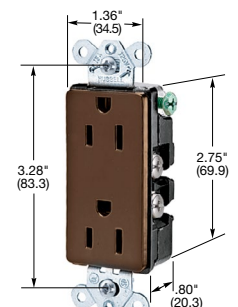

Straight Blade Devices

15 and 20 Ampere, 125 Volts

15A 125V
NEMA 5-15R
UL CSA
0.5 HP

20A 125V
NEMA 5-20R
UL CSA
1 HP

HBL® Extra Heavy Duty Max Tamper-Resistant Receptacles

Duplex	Color	Catalog Number	
Flush, nylon face, Tamper-Resistant, back and side wired.	Black	HBL5262BKTR	HBL5362BKTR
	Blue	HBL5262BLTR	HBL5362BLTR
	Brown	HBL5262TR	HBL5362TR
	Gray	HBL5262GYTR	HBL5362GYTR
	Ivory	HBL5262ITR	HBL5362ITR
	Light Almond	HBL5262LATR	HBL5362LATR
	Red	HBL5262RTR	HBL5362RTR
	White	HBL5262WTR	HBL5362WTR

HBL5362ITR

HBL5252

HBL5242

HBL5251

HBL2152

Dimensions in Inches (mm)

HBL® Extra Heavy Duty Max Compact Receptacles

Duplex	Color	Catalog Number	
Flush, nylon face, back and side wired.	Black	HBL5252BK	HBL5352BK
	Blue	-	HBL5352BL
	Brown	HBL5252	HBL5352
	Gray	HBL5252GY	HBL5352GY
	Ivory	HBL5252I	HBL5352I
	Red	HBL5252R	HBL5352R
	White	HBL5252W	HBL5352W
	On a 4 in. (101.6) round cover.	Brown	HBL5253
Flush, nylon face, side wired only.	Brown	HBL5242	HBL5342
	Gray	HBL5242GY	HBL5342GY
	Ivory	HBL5242I	HBL5342I
	White	HBL5242W	HBL5342W
Ring terminal connection.	Brown	HBL5242RT	HBL5342RT

Single

Flush, side wired only.	Brown	HBL5251	-
	Ivory	HBL5251I	-
Panel mount 1.75 in. (44.5) centers.	Brown	HBL5258	HBL5358
	Ivory	HBL5258I	-

Style Line® Decorator*

Flush, nylon face, back and side wired.	Black	HBL2152BK	HBL2162BK
	Brown	HBL2152	HBL2162
	Gray	HBL2152GY	HBL2162GY
	Ivory	HBL2152I	HBL2162I
	White	HBL2152WA	HBL2162WA
Isolated ground ^A .	Gray	-	IG2162GY
	Orange	IG2152	IG2162