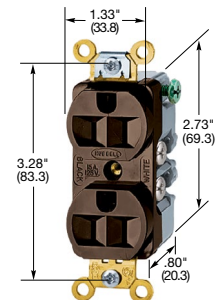

Straight Blade Devices

15 and 20 Ampere, 125 Volts

15A 125V
NEMA 5-15R
UL CSA
0.5 HP

20A 125V
NEMA 5-20R
UL CSA
1 HP

HBL® Extra Heavy Duty Max Tamper-Resistant Receptacles

Duplex	Color	Catalog Number	
Flush, nylon face, Tamper-Resistant, back and side wired.	Black	HBL5262BKTR	HBL5362BKTR
	Blue	HBL5262BLTR	HBL5362BLTR
	Brown	HBL5262TR	HBL5362TR
	Gray	HBL5262GYTR	HBL5362GYTR
	Ivory	HBL5262ITR	HBL5362ITR
	Light Almond	HBL5262LATR	HBL5362LATR
	Red	HBL5262RTR	HBL5362RTR
	White	HBL5262WTR	HBL5362WTR

HBL5362ITR

HBL5252

HBL5242

HBL5251

HBL2152

Dimensions in Inches (mm)

HBL® Extra Heavy Duty Max Compact Receptacles

Duplex	Color	Catalog Number	
Flush, nylon face, back and side wired.	Black	HBL5252BK	HBL5352BK
	Blue	-	HBL5352BL
	Brown	HBL5252	HBL5352
	Gray	HBL5252GY	HBL5352GY
	Ivory	HBL5252I	HBL5352I
	Red	HBL5252R	HBL5352R
	White	HBL5252W	HBL5352W
	On a 4 in. (101.6) round cover.	Brown	HBL5253
Flush, nylon face, side wired only.	Brown	HBL5242	HBL5342
	Gray	HBL5242GY	HBL5342GY
	Ivory	HBL5242I	HBL5342I
	White	HBL5242W	HBL5342W
Ring terminal connection.	Brown	HBL5242RT	HBL5342RT

Single

Flush, side wired only.	Brown	HBL5251	-
	Ivory	HBL5251I	-
Panel mount 1.75 in. (44.5) centers.	Brown	HBL5258	HBL5358
	Ivory	HBL5258I	-

Style Line® Decorator*

Flush, nylon face, back and side wired.	Black	HBL2152BK	HBL2162BK
	Brown	HBL2152	HBL2162
	Gray	HBL2152GY	HBL2162GY
	Ivory	HBL2152I	HBL2162I
	White	HBL2152WA	HBL2162WA
Isolated ground ^A .	Gray	-	IG2162GY
	Orange	IG2152	IG2162