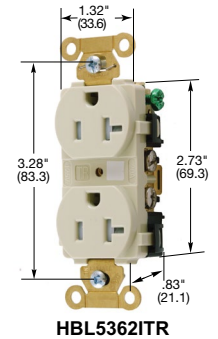

Straight Blade Devices

15 and 20 Ampere, 125 Volts

15A 125V
NEMA 5-15R
UL CSA
0.5 HP

20A 125V
NEMA 5-20R
UL CSA
1 HP

HBL® Extra Heavy Duty Max Tamper-Resistant Receptacles

Duplex	Color	Catalog Number	
Flush, nylon face, Tamper-Resistant, back and side wired.	Black	HBL5262BKTR	HBL5362BKTR
	Blue	HBL5262BLTR	HBL5362BLTR
	Brown	HBL5262TR	HBL5362TR
	Gray	HBL5262GYTR	HBL5362GYTR
	Ivory	HBL5262ITR	HBL5362ITR
	Light Almond	HBL5262LATR	HBL5362LATR
	Red	HBL5262RTR	HBL5362RTR
	White	HBL5262WTR	HBL5362WTR

HBL5362ITR

HBL5252

HBL5242

HBL5251

HBL2152

Dimensions in Inches (mm)

HBL® Extra Heavy Duty Max Compact Receptacles

Duplex	Color	Catalog Number	
Flush, nylon face, back and side wired.	Black	HBL5252BK	HBL5352BK
	Blue	-	HBL5352BL
	Brown	HBL5252	HBL5352
	Gray	HBL5252GY	HBL5352GY
	Ivory	HBL5252I	HBL5352I
	Red	HBL5252R	HBL5352R
	White	HBL5252W	HBL5352W
	On a 4 in. (101.6) round cover.	Brown	HBL5253
Flush, nylon face, side wired only.	Brown	HBL5242	HBL5342
	Gray	HBL5242GY	HBL5342GY
	Ivory	HBL5242I	HBL5342I
	White	HBL5242W	HBL5342W
Ring terminal connection.	Brown	HBL5242RT	HBL5342RT

Single

Flush, side wired only.	Brown	HBL5251	-
	Ivory	HBL5251I	-
Panel mount 1.75 in. (44.5) centers.	Brown	HBL5258	HBL5358
	Ivory	HBL5258I	-

Style Line® Decorator*

Flush, nylon face, back and side wired.	Black	HBL2152BK	HBL2162BK
	Brown	HBL2152	HBL2162
	Gray	HBL2152GY	HBL2162GY
	Ivory	HBL2152I	HBL2162I
	White	HBL2152WA	HBL2162WA
Isolated ground ^A .	Gray	-	IG2162GY
	Orange	IG2152	IG2162