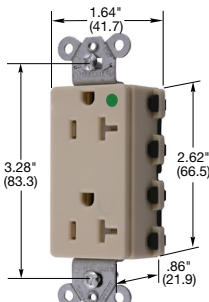

SNAP2182ITRA