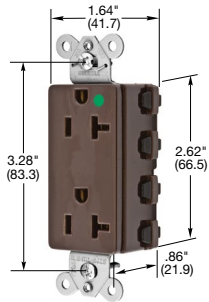

15 and 20 Ampere, 125 Volts

SNAP2182A