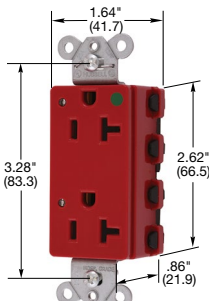

15 and 20 Ampere, 125 Volts

SNAP2182A

SNAP2182ITRA

SNAP2182RL

SNAP2182GYLTRA

SNAP1RA

Dimensions in Inches (mm)

IP20
SUITABILITY

15A 125V
NEMA 5-15R
UL CSA
0.5 HP

20A 125V
NEMA 5-20R
UL CSA
1 HP

SNAPConnect® Extra Heavy Duty Hospital Grade Receptacles

Style Line® Decorator

Hospital grade, Style Line® decorator, flush, nylon face, modular receptacle which requires pigtailed connector on page A-15.

Hospital grade, Style Line® decorator, flush, nylon face, modular receptacle which requires pigtailed connector on page A-15. Assembled in USA.

Hospital grade, Tamper-Resistant, Style Line® decorator, flush, nylon face, modular receptacle which requires pigtailed connector on page A-15. Assembled in USA.

Hospital grade, Tamper-Resistant, Split Circuit, Style Line® decorator, flush, nylon face, modular receptacle which requires pigtailed connector on page A-15. Assembled in USA.

Isolated ground^A, Hospital grade, Tamper-Resistant.