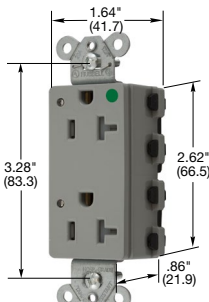

15 and 20 Ampere, 125 Volts

SNAP2182A

SNAP2182ITRA

SNAP2182RL

SNAP2182GYLTRA

SNAP1RA

Dimensions in Inches (mm)

IP20
SUITABILITY

15A 125V
NEMA 5-15R
UL CSA
0.5 HP

20A 125V
NEMA 5-20R
UL CSA
1 HP

SNAPConnect® Extra Heavy Duty Hospital Grade Receptacles

Style Line® Decorator

Hospital grade, Style Line® decorator, flush, nylon face, modular receptacle which requires pigtailed connector on page A-15.

Hospital grade, Style Line® decorator, flush, nylon face, modular receptacle which requires pigtailed connector on page A-15. Assembled in USA.

Hospital grade, Tamper-Resistant, Style Line® decorator, flush, nylon face, modular receptacle which requires pigtailed connector on page A-15. Assembled in USA.

Hospital grade, Tamper-Resistant, Split Circuit, Style Line® decorator, flush, nylon face, modular receptacle which requires pigtailed connector on page A-15. Assembled in USA.

Isolated ground^A, Hospital grade, Tamper-Resistant.