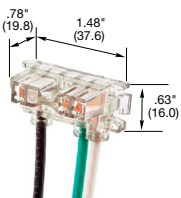

SNAP1RA

Dimensions in Inches (mm)

IP20
SUITABILITY

15A 125V
NEMA 5-15R
UL CSA
0.5 HP

20A 125V
NEMA 5-20R
UL CSA
1 HP

SNAPConnect® Extra Heavy Duty Hospital Grade Receptacles

Style Line® Decorator

Hospital grade, Style Line® decorator, flush, nylon face, modular receptacle which requires pigtailed connector on page A-15.

Hospital grade, Style Line® decorator, flush, nylon face, modular receptacle which requires pigtailed connector on page A-15. Assembled in USA.

Hospital grade, Tamper-Resistant, Style Line® decorator, flush, nylon face, modular receptacle which requires pigtailed connector on page A-15. Assembled in USA.

Hospital grade, Tamper-Resistant, Split Circuit, Style Line® decorator, flush, nylon face, modular receptacle which requires pigtailed connector on page A-15. Assembled in USA.

Isolated ground^A, Hospital grade, Tamper-Resistant.

Hospital grade, with Power Indicating LED, Style Line® decorator, flush, nylon face, modular receptacle which requires pigtailed connector on page A-15. Assembled in USA.

Isolated ground^A, Hospital grade, with Power Indicating LED.

Hospital grade, Tamper-Resistant, with Power Indicating LED, Style Line® decorator, flush, nylon face, modular receptacle which requires pigtailed connector on page A-15. Assembled in USA.

Isolated ground^A, Hospital grade, TR with Power Indicating LED.

Note: See section N additional information on isolated ground devices and section O for wallplates. See page A-5 for additional information on SNAPConnect features. See page Tech-10 for Tamper-Resistant and LED Power Indicators descriptions. See pages A-47 and A-48 for accessories.

SNAPConnect® Right Angle Pigtailed Connector

Description	Wire Type	General Use	Assembled in USA
Clear right angle terminal with 6 inch leads #12 AWG THHN/THWN-2; Polycarbonate housing material.	Solid	SNAP1RA	SNAP1RNA
	Stranded	SNAP2RA	SNAP2RNA
Clear right angle terminal with 6 inch leads #12 AWG THHN/THWN-2; Polycarbonate housing material with WAGO terminals.	Solid	SNAP1RAM2	SNAP1RNAM2
	Stranded	SNAP2RAM2	SNAP2RNAM2

Note: For Assembled in USA products, must order connector with NA suffix.