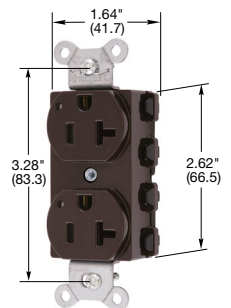

Straight Blade Devices

15 and 20 Ampere, 125 Volts

15A 125V
NEMA 5-15R
UL CSA
0.5 HP

20A 125V
NEMA 5-20R
UL CSA
1 HP

SNAPConnect®

Extra Heavy Duty Receptacles