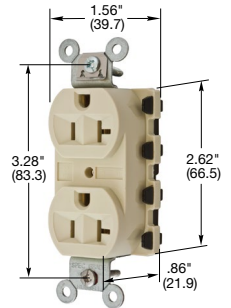

Duplex	Color	Catalog Number	Catalog Number
Specification grade, finder groove, nylon face, modular receptacle which requires pigtailed connector on page A-13.	Black	SNAP5262BKBA	SNAP5362BKBA
	Brown	SNAP5262A	SNAP5362A
	Gray	SNAP5262GYA	SNAP5362GYA
	Ivory	SNAP5262IA	SNAP5362IA
	Light Almond	SNAP5262LAA	SNAP5362LAA
	Red	SNAP5262RA	SNAP5362RA
	White	SNAP5262WA	SNAP5362WA
Specification grade, smooth, nylon face, modular receptacle which requires pigtailed connector on page A-13. Assembled in USA.	Black	SNAP5262BKNA	SNAP5362BKNA
	Brown	SNAP5262NA	SNAP5362NA
	Gray	SNAP5262GYNA	SNAP5362GYNA
	Ivory	SNAP5262INA	SNAP5362INA
	Light Almond	SNAP5262LANA	SNAP5362LANA
	Red	SNAP5262RNA	SNAP5362RNA
	White	SNAP5262WNA	SNAP5362WNA
Specification grade, Tamper-Resistant, smooth nylon face, modular receptacle which requires pigtailed connector on page A-13. Assembled in USA.	Black	SNAP5262BKTR	SNAP5362BKTR
	Blue	SNAP5262BLTR	SNAP5362BLTR
	Brown	SNAP5262TRA	SNAP5362TRA
	Gray	SNAP5262GYTRA	SNAP5362GYTRA
	Ivory	SNAP5262ITRA	SNAP5362ITRA
	Light Almond	SNAP5262LATRA	SNAP5362LATRA
	Red	SNAP5262RTRA	SNAP5362RTRA
White	SNAP5262WTRA	SNAP5362WTRA	
Specification grade, Tamper-Resistant, Split Circuit, smooth nylon face, modular receptacle which requires pigtailed connector on page A-13. Assembled in USA.	Black	SNAP5262BKSCTRA	SNAP5362BKSCTRA
	Blue	SNAP5262BLSCTRA	SNAP5362BLSCTRA
	Brown	SNAP5262SCTRA	SNAP5362SCTRA
	Gray	SNAP5262GYSCTRA	SNAP5362GYSCTRA
	Ivory	SNAP5262ISCTRA	SNAP5362ISCTRA
	Light Almond	SNAP5262LASCTRA	SNAP5362LASCTRA
	Red	SNAP5262RSCTRA	SNAP5362RSCTRA
White	SNAP5262WSCTRA	SNAP5362WSCTRA	
Isolated ground⁴, Specification grade, Tamper-Resistant.	Orange	SNAP5262IGTRA	SNAP5362IGTRA
Spec. grade, with Power Indicating LED, smooth nylon face, modular receptacle which requires pigtailed connector on page A-13. Assembled in USA.	Black	SNAP5262BKL	SNAP5362BKL
	Blue	SNAP5262BLL	SNAP5362BLL
	Brown	SNAP5262L	SNAP5362L
	Gray	SNAP5262GYL	SNAP5362GYL
	Ivory	SNAP5262IL	SNAP5362IL
	Light Almond	SNAP5262LAL	SNAP5362LAL
	Red	SNAP5262RL	SNAP5362RL
White	SNAP5262WL	SNAP5362WL	
Isolated ground⁴, Specification grade, with Power Indicating LED.	Orange	SNAP5262IGL	SNAP5362IGL
Specification grade, Tamper-Resistant, with Power Indicating LED, smooth nylon face, modular receptacle which requires pigtailed connector on page A-13. Assembled in USA.	Black	SNAP5262BKLTR	SNAP5362BKLTR
	Blue	SNAP5262BLLTR	SNAP5362BLLTR
	Brown	SNAP5262LTR	SNAP5362LTR
	Gray	SNAP5262GYLTR	SNAP5362GYLTR
	Ivory	SNAP5262ILTR	SNAP5362ILTR
	Light Almond	SNAP5262LALTR	SNAP5362LALTR
	Red	SNAP5262RLTR	SNAP5362RLTR
White	SNAP5262WLTR	SNAP5362WLTR	
Isolated ground⁴, Specification grade, TR with Power Indicating LED.	Orange	SNAP5262IGLTR	SNAP5362IGLTR

SNAP5362IA