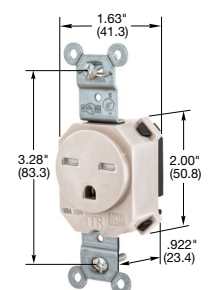

# Straight Blade Devices

15 and 20 Ampere, 125 and 250 Volts

**SNAP2162A**

**SNAP2162ITRA**

**SNAP2162GYL**

**SNAP2162RLTRA**

**SNAP5661LATR**

Dimensions in Inches (mm)