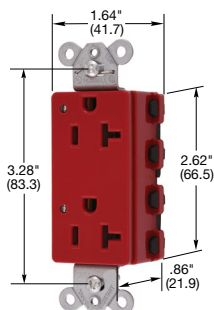

# Straight Blade Devices

15 and 20 Ampere, 125 and 250 Volts

**SNAP2162A**

**SNAP2162ITRA**

**SNAP2162GYL**

**SNAP2162RLTRA**

**SNAP5661LATR**

Dimensions in Inches (mm)