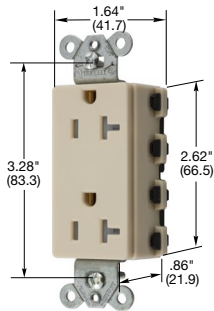

# Straight Blade Devices

15 and 20 Ampere, 125 and 250 Volts

**SNAP2162A**

**SNAP2162ITRA**

**SNAP2162GYL**

**SNAP2162RLTRA**

**SNAP5661LATR**

Dimensions in Inches (mm)

### Style Line® Decorator

Specification grade, Style Line® decorator, flush, nylon face, modular receptacle which requires pigtailed connector below.

Specification grade, Style Line® decorator, flush, nylon face, modular receptacle which requires pigtailed connector below. Assembled in USA.

Specification grade, Tamper-Resistant, Style Line® decorator, flush, nylon face, modular receptacle which requires pigtailed connector below. Assembled in USA.

Specification grade, Tamper-Resistant, Split Circuit, Style Line® decorator, flush, nylon face, modular receptacle which requires pigtailed connector below. Assembled in USA.