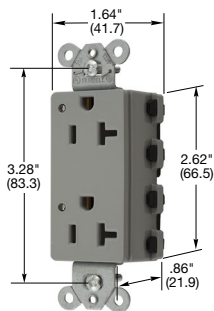

# Straight Blade Devices

15 and 20 Ampere, 125 and 250 Volts

**SNAP2162A**

**SNAP2162ITRA**

**SNAP2162GYL**

**SNAP2162RLTRA**

**SNAP5661LATR**

Dimensions in Inches (mm)

### Style Line® Decorator

Specification grade, Style Line® decorator, flush, nylon face, modular receptacle which requires pigtailed connector below.

Specification grade, Style Line® decorator, flush, nylon face, modular receptacle which requires pigtailed connector below. Assembled in USA.

Specification grade, Tamper-Resistant, Style Line® decorator, flush, nylon face, modular receptacle which requires pigtailed connector below. Assembled in USA.

Specification grade, Tamper-Resistant, Split Circuit, Style Line® decorator, flush, nylon face, modular receptacle which requires pigtailed connector below. Assembled in USA.