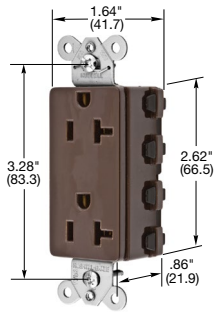

# Straight Blade Devices

15 and 20 Ampere, 125 and 250 Volts

**SNAP2162A**

**SNAP2162ITRA**

**SNAP2162GYL**

**SNAP2162RLTRA**

**SNAP5661LATR**

Dimensions in Inches (mm)

### Style Line® Decorator

Specification grade, Style Line® decorator, flush, nylon face, modular receptacle which requires pigtailed connector below.

Specification grade, Style Line® decorator, flush, nylon face, modular receptacle which requires pigtailed connector below. Assembled in USA.

Specification grade, Tamper-Resistant, Style Line® decorator, flush, nylon face, modular receptacle which requires pigtailed connector below. Assembled in USA.

Specification grade, Tamper-Resistant, Split Circuit, Style Line® decorator, flush, nylon face, modular receptacle which requires pigtailed connector below. Assembled in USA.

Isolated ground<sup>A</sup>, Spec. grade, with LED. Specification grade, Tamper-Resistant, with Power Indicating LED, Style Line® decorator, flush, nylon face, modular receptacle which requires pigtailed connector below. Assembled in USA.