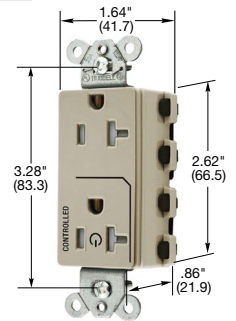

SNAPConnect® Right Angle Pigtailed Connector

Description	Solid Wire	Stranded Wire
Clear right angle terminal with 6 inch leads, 600V, #12 AWG THHN/THWN-2; Polycarbonate housing material.	SNAP1RA	SNAP2RA