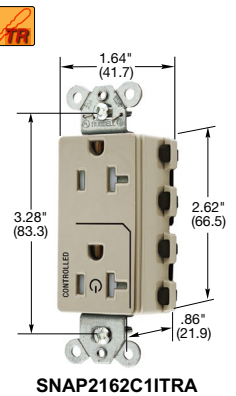

Straight Blade Devices

15 and 20 Ampere, 125 Volts

- Permanent power symbol remains clearly visible after installation
- Control both outlets per device for 100% controlled applications or just one outlet for 50% controlled applications
- Ideal for commercial buildings, retail, schools, hotel rooms
- Part of the Hubbell Load:Logic® Plug Control system

SNAPConnect® Right Angle Pigtailed Connector

Description	Solid Wire	Stranded Wire
Clear right angle terminal with 6 inch leads, 600V, #12 AWG THHN/THWN-2; Polycarbonate housing material.	SNAP1RA	SNAP2RA