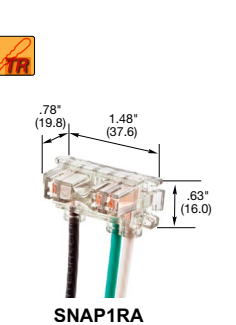

Straight Blade Devices

15 and 20 Ampere, 125 Volts

- Permanent power symbol remains clearly visible after installation
- Control both outlets per device for 100% controlled applications or just one outlet for 50% controlled applications
- Ideal for commercial buildings, retail, schools, hotel rooms
- Part of the Hubbell Load:Logic® Plug Control system

SNAPConnect® Right Angle Pigtailed Connector

Description	Solid Wire	Stranded Wire
Clear right angle terminal with 6 inch leads, 600V, #12 AWG THHN/THWN-2; Polycarbonate housing material.	SNAP1RA	SNAP2RA