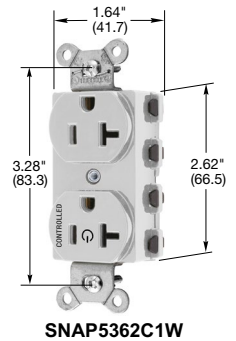

SNAPConnect® Right Angle Pigtailed Connector

Description	Solid Wire	Stranded Wire
Clear right angle terminal with 6 inch leads, 600V, #12 AWG THHN/THWN-2; Polycarbonate housing material.	SNAP1RA	SNAP2RA