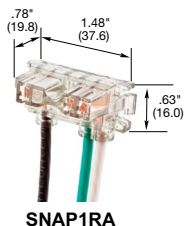

SNAPConnect® Right Angle Pigtailed Connector

Description	Solid Wire	Stranded Wire
Clear right angle terminal with 6 inch leads, 600V, #12 AWG THHN/THWN-2; Polycarbonate housing material.	SNAP1RA	SNAP2RA