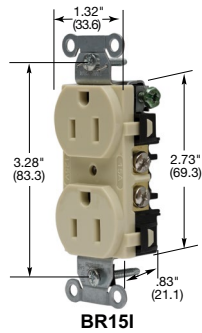

15 and 20 Ampere, 125 Volts

Dimensions in Inches (mm)

Commercial Specification Grade Receptacles

Duplex

Smooth polycarbonate face, duplex, back and side wired.

Color

Catalog Number

<p>Tamper-Resistant, smooth polycarbonate face, duplex, back and side wired.</p>	Black	BR15BLK	BR20BLK
	Blue	BR15BL	BR20BL
	Brown	BR15	BR20
	Gray	BR15GRY	BR20GRY
	Green	BR15GN	BR20GN
	Ivory	BR15I	BR20I
	Light Almond	BR15LA	BR20LA
	Red	BR15R	BR20R
	White	BR15WHI	BR20WHI
	<p>Weather Resistant, smooth polycarbonate face, duplex, back and side wired.</p>	Black	BR15BLKTR
Blue		BR15BLTR	BR20BLTR
Brown		BR15TR	BR20TR
Gray		BR15GRYTR	BR20GRYTR
Green		BR15GNTR	BR20GNTR
Ivory		BR15ITR	BR20ITR
Light Almond		BR15LATR	BR20LATR
Red		BR15RTR	BR20RTR
White		BR15WHITR	BR20WHITR
<p>Weather Resistant, smooth polycarbonate face, duplex, back and side wired.</p>		Black	BR15BLKW
	Brown	BR15W	BR20W
	Gray	BR15GRYW	BR20GRYW
	Ivory	BR15IW	BR20IW
	Light Almond	BR15LAW	BR20LAW
	White	BR15WHIW	BR20WHIW
<p>Weather and Tamper-Resistant, smooth polycarbonate face, duplex, back and side wired.</p>	Black	BR15BLKWTR	BR20BLKWTR
	Brown	BR15WRTR	BR20WRTR
	Gray	BR15GRYWRTR	BR20GRYWRTR
	Ivory	BR15IWRTR	BR20IWRTR
	Light Almond	BR15LAWRTR	BR20LAWRTR
	White	BR15WHIWRTR	BR20WHIWRTR
<p>Isolated ground^A, smooth nylon face, duplex, side wired only.</p>	Gray	IG15CRGRY	IG20CRGRY
	Ivory	IG15CRI	IG20CRI
	Light Almond	IG15CRLA	IG20CRLA
	Orange	IG15CR	IG20CR
	White	IG15CRWHI	IG20CRWHI
<p>Isolated ground^A, Style Line[®] decorator*, smooth nylon face, duplex, back and side wired.</p>	Gray	IG15DRGRY	IG20DRGRY
	Ivory	IG15DRI	IG20DRI
	Light Almond	IG15DRLA	IG20DRLA
	Orange	IG15DR	IG20DR
	White	-	IG20DRWHI