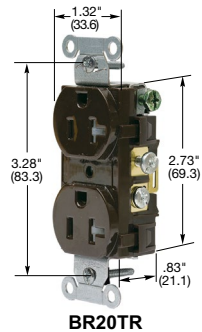

15 and 20 Ampere, 125 Volts

Dimensions in Inches (mm)

Commercial Specification Grade Receptacles

Duplex

Smooth polycarbonate face, duplex, back and side wired.

Color

Catalog Number

<p>Tamper-Resistant, smooth polycarbonate face, duplex, back and side wired.</p>	Black	BR15BLK	BR20BLK
	Blue	BR15BL	BR20BL
	Brown	BR15	BR20
	Gray	BR15GRY	BR20GRY
	Green	BR15GN	BR20GN
	Ivory	BR15I	BR20I
	Light Almond	BR15LA	BR20LA
	Red	BR15R	BR20R
	White	BR15WHI	BR20WHI
	<p>Weather Resistant, smooth polycarbonate face, duplex, back and side wired.</p>	Black	BR15BLKTR
Blue		BR15BLTR	BR20BLTR
Brown		BR15TR	BR20TR
Gray		BR15GRYTR	BR20GRYTR
Green		BR15GNTR	BR20GNTR
Ivory		BR15ITR	BR20ITR
Light Almond		BR15LATR	BR20LATR
Red		BR15RTR	BR20RTR
White		BR15WHITR	BR20WHITR
<p>Weather Resistant, smooth polycarbonate face, duplex, back and side wired.</p>		Black	BR15BLKW
	Brown	BR15W	BR20W
	Gray	BR15GRYW	BR20GRYW
	Ivory	BR15IW	BR20IW
	Light Almond	BR15LAW	BR20LAW
	White	BR15WHIW	BR20WHIW
<p>Weather and Tamper-Resistant, smooth polycarbonate face, duplex, back and side wired.</p>	Black	BR15BLKWTR	BR20BLKWTR
	Brown	BR15WRTR	BR20WRTR
	Gray	BR15GRYWRTR	BR20GRYWRTR
	Ivory	BR15IWRTR	BR20IWRTR
	Light Almond	BR15LAWRTR	BR20LAWRTR
	White	BR15WHIWRTR	BR20WHIWRTR
<p>Isolated ground^A, smooth nylon face, duplex, side wired only.</p>	Gray	IG15CRGRY	IG20CRGRY
	Ivory	IG15CRI	IG20CRI
	Light Almond	IG15CRLA	IG20CRLA
	Orange	IG15CR	IG20CR
	White	IG15CRWHI	IG20CRWHI
<p>Isolated ground^A, Style Line[®] decorator*, smooth nylon face, duplex, back and side wired.</p>	Gray	IG15DRGRY	IG20DRGRY
	Ivory	IG15DRI	IG20DRI
	Light Almond	IG15DRLA	IG20DRLA
	Orange	IG15DR	IG20DR
	White	-	IG20DRWHI

Note: ^ASee section N for additional information on isolated ground devices.

See page A-47 for accessories.

See page Tech-10 for Tamper and Weather Resistant descriptions.

See section O for wallplates.