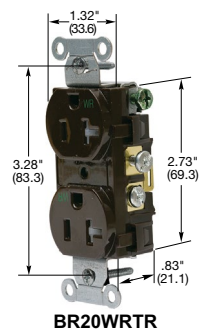

15 and 20 Ampere, 125 Volts

Dimensions in Inches (mm)

Commercial Specification Grade Receptacles

Duplex

Smooth polycarbonate face, duplex, back and side wired.

Color

Catalog Number

<p>Tamper-Resistant, smooth polycarbonate face, duplex, back and side wired.</p>	Black	BR15BLK	BR20BLK
	Blue	BR15BL	BR20BL
	Brown	BR15	BR20
	Gray	BR15GRY	BR20GRY
	Green	BR15GN	BR20GN
	Ivory	BR15I	BR20I
	Light Almond	BR15LA	BR20LA
	Red	BR15R	BR20R
	White	BR15WHI	BR20WHI
	<p>Weather Resistant, smooth polycarbonate face, duplex, back and side wired.</p>	Black	BR15BLKTR
Blue		BR15BLTR	BR20BLTR
Brown		BR15TR	BR20TR
Gray		BR15GRYTR	BR20GRYTR
Green		BR15GNTR	BR20GNTR
Ivory		BR15ITR	BR20ITR
Light Almond		BR15LATR	BR20LATR
Red		BR15RTR	BR20RTR
White		BR15WHITR	BR20WHITR
<p>Weather Resistant, smooth polycarbonate face, duplex, back and side wired.</p>		Black	BR15BLKW
	Brown	BR15W	BR20W
	Gray	BR15GRYW	BR20GRYW
	Ivory	BR15IW	BR20IW
	Light Almond	BR15LAW	BR20LAW
	White	BR15WHIW	BR20WHIW
<p>Weather and Tamper-Resistant, smooth polycarbonate face, duplex, back and side wired.</p>	Black	BR15BLKWTR	BR20BLKWTR
	Brown	BR15WRTR	BR20WRTR
	Gray	BR15GRYWRTR	BR20GRYWRTR
	Ivory	BR15IWRTR	BR20IWRTR
	Light Almond	BR15LAWRTR	BR20LAWRTR
	White	BR15WHIWRTR	BR20WHIWRTR
<p>Isolated ground^A, smooth nylon face, duplex, side wired only.</p>	Gray	IG15CRGRY	IG20CRGRY
	Ivory	IG15CRI	IG20CRI
	Light Almond	IG15CRLA	IG20CRLA
	Orange	IG15CR	IG20CR
	White	IG15CRWHI	IG20CRWHI
<p>Isolated ground^A, Style Line[®] decorator*, smooth nylon face, duplex, back and side wired.</p>	Gray	IG15DRGRY	IG20DRGRY
	Ivory	IG15DRI	IG20DRI
	Light Almond	IG15DRLA	IG20DRLA
	Orange	IG15DR	IG20DR
	White	-	IG20DRWHI

Note: ^ASee section N for additional information on isolated ground devices.

See page A-47 for accessories.

See page Tech-10 for Tamper and Weather Resistant descriptions.

See section O for wallplates.