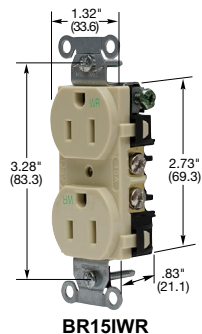

15 and 20 Ampere, 125 Volts

Dimensions in Inches (mm)

Commercial Specification Grade Receptacles

Duplex

Smooth polycarbonate face, duplex, back and side wired.

Color

Catalog Number

<p>Tamper-Resistant, smooth polycarbonate face, duplex, back and side wired.</p>	Black	BR15BLK	BR20BLK
	Blue	BR15BL	BR20BL
	Brown	BR15	BR20
	Gray	BR15GRY	BR20GRY
	Green	BR15GN	BR20GN
	Ivory	BR15I	BR20I
	Light Almond	BR15LA	BR20LA
	Red	BR15R	BR20R
	White	BR15WHI	BR20WHI
	<p>Weather Resistant, smooth polycarbonate face, duplex, back and side wired.</p>	Black	BR15BLKTR
Blue		BR15BLTR	BR20BLTR
Brown		BR15TR	BR20TR
Gray		BR15GRYTR	BR20GRYTR
Green		BR15GNTR	BR20GNTR
Ivory		BR15ITR	BR20ITR
Light Almond		BR15LATR	BR20LATR
Red		BR15RTR	BR20RTR
White		BR15WHITR	BR20WHITR
<p>Weather Resistant, smooth polycarbonate face, duplex, back and side wired.</p>		Black	BR15BLKW
	Brown	BR15W	BR20W
	Gray	BR15GRYW	BR20GRYW
	Ivory	BR15IW	BR20IW
	Light Almond	BR15LAW	BR20LAW
	White	BR15WHIW	BR20WHIW
<p>Weather and Tamper-Resistant, smooth polycarbonate face, duplex, back and side wired.</p>	Black	BR15BLKWTR	BR20BLKWTR
	Brown	BR15WRTR	BR20WRTR
	Gray	BR15GRYWRTR	BR20GRYWRTR
	Ivory	BR15IWRTR	BR20IWRTR
	Light Almond	BR15LAWRTR	BR20LAWRTR
	White	BR15WHIWRTR	BR20WHIWRTR
<p>Isolated ground^A, smooth nylon face, duplex, side wired only.</p>	Gray	IG15CRGRY	IG20CRGRY
	Ivory	IG15CRI	IG20CRI
	Light Almond	IG15CRLA	IG20CRLA
	Orange	IG15CR	IG20CR
	White	IG15CRWHI	IG20CRWHI
<p>Isolated ground^A, Style Line[®] decorator*, smooth nylon face, duplex, back and side wired.</p>	Gray	IG15DRGRY	IG20DRGRY
	Ivory	IG15DRI	IG20DRI
	Light Almond	IG15DRLA	IG20DRLA
	Orange	IG15DR	IG20DR
	White	-	IG20DRWHI