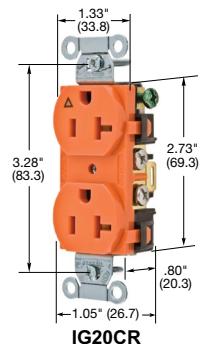

15 and 20 Ampere, 125 Volts

Dimensions in Inches (mm)

Commercial Specification Grade Receptacles

Duplex

Smooth polycarbonate face, duplex, back and side wired.

Color

Catalog Number

<p>Tamper-Resistant, smooth polycarbonate face, duplex, back and side wired.</p>	Black	BR15BLK	BR20BLK
	Blue	BR15BL	BR20BL
	Brown	BR15	BR20
	Gray	BR15GRY	BR20GRY
	Green	BR15GN	BR20GN
	Ivory	BR15I	BR20I
	Light Almond	BR15LA	BR20LA
	Red	BR15R	BR20R
	White	BR15WHI	BR20WHI
	<p>Weather Resistant, smooth polycarbonate face, duplex, back and side wired.</p>	Black	BR15BLKTR
Blue		BR15BLTR	BR20BLTR
Brown		BR15TR	BR20TR
Gray		BR15GRYTR	BR20GRYTR
Green		BR15GNTR	BR20GNTR
Ivory		BR15ITR	BR20ITR
Light Almond		BR15LATR	BR20LATR
Red		BR15RTR	BR20RTR
White		BR15WHITR	BR20WHITR
<p>Weather Resistant, smooth polycarbonate face, duplex, back and side wired.</p>		Black	BR15BLKW
	Brown	BR15W	BR20W
	Gray	BR15GRYW	BR20GRYW
	Ivory	BR15IW	BR20IW
	Light Almond	BR15LAW	BR20LAW
	White	BR15WHIW	BR20WHIW
<p>Weather and Tamper-Resistant, smooth polycarbonate face, duplex, back and side wired.</p>	Black	BR15BLKWTR	BR20BLKWTR
	Brown	BR15WRTR	BR20WRTR
	Gray	BR15GRYWRTR	BR20GRYWRTR
	Ivory	BR15IWRTR	BR20IWRTR
	Light Almond	BR15LAWRTR	BR20LAWRTR
	White	BR15WHIWRTR	BR20WHIWRTR
<p>Isolated ground^A, smooth nylon face, duplex, side wired only.</p>	Gray	IG15CRGRY	IG20CRGRY
	Ivory	IG15CRI	IG20CRI
	Light Almond	IG15CRLA	IG20CRLA
	Orange	IG15CR	IG20CR
	White	IG15CRWHI	IG20CRWHI
<p>Isolated ground^A, Style Line[®] decorator*, smooth nylon face, duplex, back and side wired.</p>	Gray	IG15DRGRY	IG20DRGRY
	Ivory	IG15DRI	IG20DRI
	Light Almond	IG15DRLA	IG20DRLA
	Orange	IG15DR	IG20DR
	White	-	IG20DRWHI