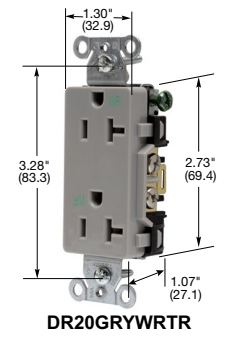

Note: See page A-47 for accessories.
See page Tech-10 for Tamper and Weather Resistant descriptions.
See section O for wallplates.

Dimensions in Inches (mm)