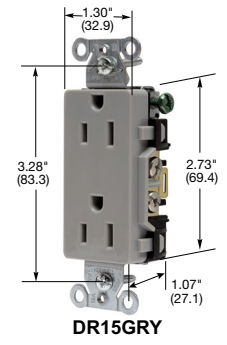

Note: See page A-47 for accessories.
See page Tech-10 for Tamper and Weather Resistant descriptions.
See section O for wallplates.

Dimensions in Inches (mm)