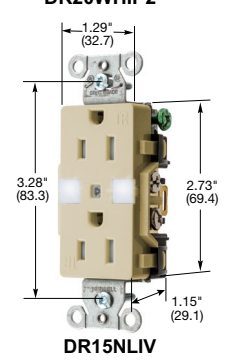

Note: See page A-47 for accessories.
See page Tech-10 for Tamper and Weather Resistant descriptions.
See section O for wallplates.

Dimensions in Inches (mm)