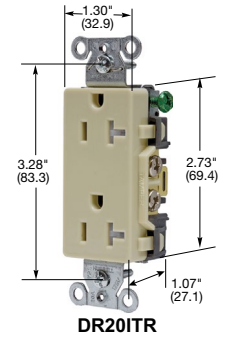

Note: See page A-47 for accessories.
See page Tech-10 for Tamper and Weather Resistant descriptions.
See section O for wallplates.

Dimensions in Inches (mm)