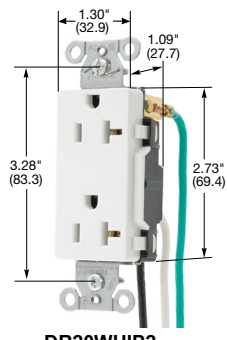

Note: See page A-47 for accessories.
See page Tech-10 for Tamper and Weather Resistant descriptions.
See section O for wallplates.

Dimensions in Inches (mm)