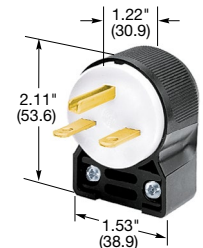

**15A 250V
NEMA 6-15P
UL CSA
1.5 HP**

**20A 250V
NEMA 6-20P
UL CSA
2 HP**

Plugs

Description	Cord Diameter	Catalog Number	
Insulgrip® Plug, black and white nylon.	.230"-.720" (5.8-18.3)	HBL5666C	HBL5466C
Insulgrip plug, black and white, spring termination	.230"-.720" (5.8-18.3)	HBL5666CST	HBL5466CST
Insulgrip® Plug, corrosion resistant, yellow nylon.	.230"-.720" (5.8-18.3)	HBL56CM66C	HBL54CM66C
Insulgrip plug, corrosion resistant, spring termination, yellow	.230"-.720" (5.8-18.3)	HBL56CM66CST	HBL54CM66CST
8-Position Insulgrip® Angle Plug, black and white nylon.	.325"-.655" (8.3-16.6)	HBL5666CA	HBL5466CA
Valise® Plug, yellow nylon.	.220"-.660" (5.6-16.8)	HBL5666VY	HBL5464VY

HBL5666C

HBL5666CST

HBL5669C

Connector Bodies

Description	Cord Diameter	Catalog Number	
Insulgrip® Connector Body, black and white nylon, multiple drive screws.	.230"-.720" (5.8-18.3)	HBL5669C	HBL5469C
Insulgrip Connector Body, Black and White, Spring Termination	.230"-.720" (5.8-18.3)	HBL5669CST	HBL5469CST
Valise® Connector Body, yellow nylon.	.220"-.660" (5.6-16.8)	HBL5669VY	HBL5469VY

Note: See page A-48 for accessories.

**15A 250V
NEMA 6-15R
UL CSA**

**20A 250V
NEMA 6-20R
UL Listed**

HBL5669C

Insulgrip® Flanged Inlets

Description	Catalog Number	
Nylon casing, back wired.	HBL5678C	HBL5478C

Note: Flanged inlets are not HP rated.
See page A-48 for accessories.

**15A 250V
NEMA 6-15P
UL CSA**

**20A 250V
NEMA 6-20P
UL CSA**

HBL5666VY

HBL5669VY

Flanged Receptacles

Description	Catalog Number	
Nylon casing, multiple drive screws.	HBL5679C	HBL5479C
Stainless steel flange, brown phenolic housing (mounting screws packaged separately).	HBL5656	-