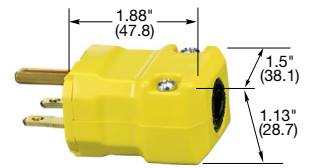

HBL5666C

HBL5666CST

HBL5669C

Connector Bodies

Description	Cord Diameter	Catalog Number	
Insulgrip® Connector Body, black and white nylon, multiple drive screws.	.230"-.720" (5.8-18.3)	HBL5669C	HBL5469C
Insulgrip Connector Body, Black and White, Spring Termination	.230"-.720" (5.8-18.3)	HBL5669CST	HBL5469CST
Valise® Connector Body, yellow nylon.	.220"-.660" (5.6-16.8)	HBL5669VY	HBL5469VY

Note: See page A-48 for accessories.

**15A 250V
NEMA 6-15R
UL CSA**

**20A 250V
NEMA 6-20R
UL Listed**

HBL5669C

Insulgrip® Flanged Inlets

Description	Catalog Number	
Nylon casing, back wired.	HBL5678C	HBL5478C

Note: Flanged inlets are not HP rated.
See page A-48 for accessories.

**15A 250V
NEMA 6-15P
UL CSA**

**20A 250V
NEMA 6-20P
UL CSA**

HBL5666VY

HBL5669VY

Flanged Receptacles

Description	Catalog Number	
Nylon casing, multiple drive screws.	HBL5679C	HBL5479C
Stainless steel flange, brown phenolic housing (mounting screws packaged separately).	HBL5656	-