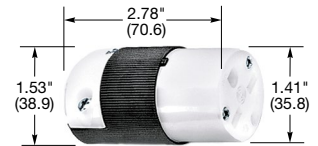

**15A 250V
NEMA 6-15P
UL CSA
1.5 HP**

**20A 250V
NEMA 6-20P
UL CSA
2 HP**

Plugs

Description	Cord Diameter	Catalog Number	
Insulgrip® Plug, black and white nylon.	.230"-.720" (5.8-18.3)	HBL5666C	HBL5466C
Insulgrip plug, black and white, spring termination	.230"-.720" (5.8-18.3)	HBL5666CST	HBL5466CST
Insulgrip® Plug, corrosion resistant, yellow nylon.	.230"-.720" (5.8-18.3)	HBL56CM66C	HBL54CM66C
Insulgrip plug, corrosion resistant, spring termination, yellow	.230"-.720" (5.8-18.3)	HBL56CM66CST	HBL54CM66CST
8-Position Insulgrip® Angle Plug, black and white nylon.	.325"-.655" (8.3-16.6)	HBL5666CA	HBL5466CA
Valise® Plug, yellow nylon.	.220"-.660" (5.6-16.8)	HBL5666VY	HBL5464VY

HBL5666C

HBL5666CST

HBL5669C

Connector Bodies

Description	Cord Diameter	Catalog Number	
Insulgrip® Connector Body, black and white nylon, multiple drive screws.	.230"-.720" (5.8-18.3)	HBL5669C	HBL5469C
Insulgrip Connector Body, Black and White, Spring Termination	.230"-.720" (5.8-18.3)	HBL5669CST	HBL5469CST
Valise® Connector Body, yellow nylon.	.220"-.660" (5.6-16.8)	HBL5669VY	HBL5469VY

Note: See page A-48 for accessories.

**15A 250V
NEMA 6-15R
UL CSA**

**20A 250V
NEMA 6-20R
UL Listed**

HBL5669C

Insulgrip® Flanged Inlets

Description	Catalog Number	
Nylon casing, back wired.	HBL5678C	HBL5478C

Note: Flanged inlets are not HP rated.
See page A-48 for accessories.

**15A 250V
NEMA 6-15P
UL CSA**

**20A 250V
NEMA 6-20P
UL CSA**

HBL5666VY

HBL5669VY

Flanged Receptacles

Description	Catalog Number	
Nylon casing, multiple drive screws.	HBL5679C	HBL5479C
Stainless steel flange, brown phenolic housing (mounting screws packaged separately).	HBL5656	-