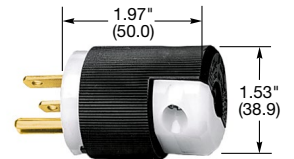

**15A 250V
NEMA 6-15P
UL CSA
1.5 HP**

**20A 250V
NEMA 6-20P
UL CSA
2 HP**

Plugs

Description	Cord Diameter	Catalog Number	
Insulgrip® Plug, black and white nylon.	.230"-.720" (5.8-18.3)	HBL5666C	HBL5466C
Insulgrip plug, black and white, spring termination	.230"-.720" (5.8-18.3)	HBL5666CST	HBL5466CST
Insulgrip® Plug, corrosion resistant, yellow nylon.	.230"-.720" (5.8-18.3)	HBL56CM66C	HBL54CM66C
Insulgrip plug, corrosion resistant, spring termination, yellow	.230"-.720" (5.8-18.3)	HBL56CM66CST	HBL54CM66CST
8-Position Insulgrip® Angle Plug, black and white nylon.	.325"-.655" (8.3-16.6)	HBL5666CA	HBL5466CA
Valise® Plug, yellow nylon.	.220"-.660" (5.6-16.8)	HBL5666VY	HBL5464VY

HBL5666C

HBL5666CST

HBL5669C

Connector Bodies

Description	Cord Diameter	Catalog Number	
Insulgrip® Connector Body, black and white nylon, multiple drive screws.	.230"-.720" (5.8-18.3)	HBL5669C	HBL5469C
Insulgrip Connector Body, Black and White, Spring Termination	.230"-.720" (5.8-18.3)	HBL5669CST	HBL5469CST
Valise® Connector Body, yellow nylon.	.220"-.660" (5.6-16.8)	HBL5669VY	HBL5469VY

Note: See page A-48 for accessories.

**15A 250V
NEMA 6-15R
UL CSA**

**20A 250V
NEMA 6-20R
UL Listed**

HBL5669C

Insulgrip® Flanged Inlets

Description	Catalog Number	
Nylon casing, back wired.	HBL5678C	HBL5478C

Note: Flanged inlets are not HP rated.
See page A-48 for accessories.

**15A 250V
NEMA 6-15P
UL CSA**

**20A 250V
NEMA 6-20P
UL CSA**

HBL5666VY

HBL5669VY

Flanged Receptacles

Description	Catalog Number	
Nylon casing, multiple drive screws.	HBL5679C	HBL5479C
Stainless steel flange, brown phenolic housing (mounting screws packaged separately).	HBL5656	-