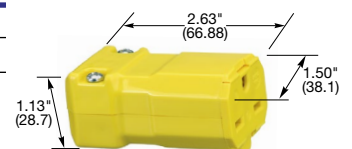

Note: Flanged inlets are not HP rated.
See page A-48 for accessories.

**15A 250V
NEMA 6-15P
UL CSA**

**20A 250V
NEMA 6-20P
UL CSA**

HBL5666VY

HBL5669VY

Flanged Receptacles

Description	Catalog Number	
Nylon casing, multiple drive screws.	HBL5679C	HBL5479C
Stainless steel flange, brown phenolic housing (mounting screws packaged separately).	HBL5656	-