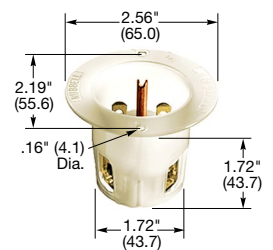

HBL5666C

HBL5666CST

HBL5669C

Connector Bodies

Description	Cord Diameter	Catalog Number	
Insulgrip® Connector Body, black and white nylon, multiple drive screws.	.230"-.720" (5.8-18.3)	HBL5669C	HBL5469C
Insulgrip Connector Body, Black and White, Spring Termination	.230"-.720" (5.8-18.3)	HBL5669CST	HBL5469CST
Valise® Connector Body, yellow nylon.	.220"-.660" (5.6-16.8)	HBL5669VY	HBL5469VY

Note: See page A-48 for accessories.

**15A 250V
NEMA 6-15R
UL CSA**

**20A 250V
NEMA 6-20R
UL Listed**

HBL5669C

Insulgrip® Flanged Inlets

Description	Catalog Number	
Nylon casing, back wired.	HBL5678C	HBL5478C

Note: Flanged inlets are not HP rated.
See page A-48 for accessories.

**15A 250V
NEMA 6-15P
UL CSA**

**20A 250V
NEMA 6-20P
UL CSA**

HBL5666VY

HBL5669VY

Flanged Receptacles

Description	Catalog Number	
Nylon casing, multiple drive screws.	HBL5679C	HBL5479C
Stainless steel flange, brown phenolic housing (mounting screws packaged separately).	HBL5656	-

Note: Connector bodies are not HP rated.
See pages A-47 and A-48 for accessories.

**15A 250V
NEMA 6-15R
UL CSA**

**20A 250V
NEMA 6-20R
UL Listed**

HBL5678C

For quick visual identification of circuits or configurations.