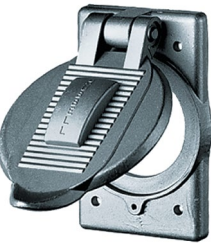

Straight Blade Devices

Accessories

For 3 Wire 30 and 50 Ampere, 125 and 250 Volts and 277 Volts AC

P724BK

P703BK

SS723

SS703

Wallplates

Description	Color	Single Receptacle Plate 2.16 in. (54.9) Dia.
Thermoplastic, smooth, 1-gang.	Black	P724BK
Thermoplastic, smooth, 2-gang.	Black	P703BK
Aluminum, .05 in. (1.3), 1-gang, smooth horizontal brushed finish.		SA723
Stainless steel 302/304, .035 in. (0.9), 1-gang, smooth horizontal brushed finish.		SS723
Stainless steel 302/304, .035 in. (0.9), 2-gang, smooth horizontal brushed finish.		SS703

IP44
SUITABILITY

Weatherproof Lift Covers

Description	Catalog Number
Cast aluminum for FS/FD box mounting for 30A.	HBL9420
Cast aluminum for FS/FD box mounting for 50A.	HBL9425

HBL9420

PLUGOUT® Device

Description	Catalog Number
Electrical plug lockout device for 30, 50 and 60A devices.	HLD2