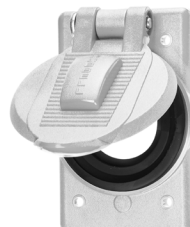

### Electric Fishing Reel Devices

Hubbell has a DC rated electrical system designed specifically for larger electric fishing reel systems. Up until now, larger electric fishing reel systems typically utilized conventional 30 Amp AC rated devices since an appropriately rated DC system was not available.

The system features a corrosion-resistant plug, connector body and receptacle and can be used along with a Hubbell outlet box and weatherproof cover plate to complete the installation. These devices are all rated at 28 Volt DC and applicable for all 12, 24 and 32 Volt DC fishing reel systems. The devices are UL listed and CSA certified. All devices are made of high-visibility yellow nylon that is impact resistant and UV stabilized for longer life. Also, the contacts are nickel plated for corrosion resistance.

### Accessories

Description	Catalog Number
Gray, high-impact thermoplastic FD (deep) weatherproof box with ¼ in. (19.1) NPT threaded hub, with 30 cubic inch capacity.	<b>HBL6083</b>
Same as HBL6083 except yellow in color.	<b>HBL60CM83A</b>
Same as HBL6083 except white in color.	<b>HBL60CM83WA</b>
Spring-loaded lift cover, for weatherproofing HBL328DCR outlet. Yellow in color.	<b>HBL74CM25WOA</b>
Same as HBL74CM25WOAW except white in color.	<b>HBL74CM25WOAW</b>
Same as HBL74CM25WOAW except gray in color.	<b>HBL7425WOA</b>

Note: See page AA-50 for 55° angle adapters and additional accessories.

HBL60CM83A

HBL74CM25WOA

HBL74CM25WOAW