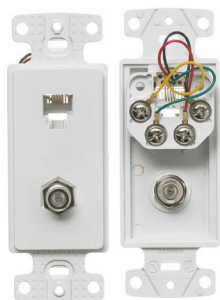

Communication Frames and Connectors

Hubbell Now Offers The Ability To Put 2 or 3 Communication Devices In a Single, Style Line® Plate

Any combination of phone (6-position jack), cable TV (F-type connector) and Category 5e modular data jacks can be assembled onto a 2-port or 3-port frame—each sold individually so you can customize them as needed. Or the highly popular phone and cable TV combination is available with the frame and matching wallplate under a single catalog number, in all the popular colors.

Finally—a single communications plate that can take the place of 2 or 3 plates—available from a company you can trust for superior quality.

Hubbell's Marine communication frames and connectors deliver high quality data and multimedia transmission to the point of connection. Hubbell's 2 and 3 port Style Line® frames and leading edge connections allow for customized configurations. Install Hubbell's Marine communication offering and be assured a reliable connection.

NS783W

2 Port Communication Frame, Fully Loaded (6-Position Phone Jack, F-Type Cable TV Jack and Style Line® Plate Included)

Color	No. of Ports	Connection Type	Catalog Number
White	2	USOC, F-Type	NS783W