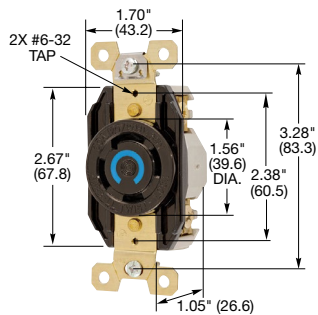

### Connector Bodies

Description	Cord Dia.	Catalog Number
Black and white nylon.	.350"-1.150" (9-29)	<b>HBL2753</b> <b>HBL2763</b> <b>HBL2773</b>

Note: See page B-52 for accessories.

**HBL2755**

**HBL2753**

### Single Flush Receptacles

Description	Catalog Number
Black nylon face, back and side wired.	<b>HBL2750</b> <b>HBL2760</b> <b>HBL2770</b>

Note: See page B-52 for accessories.

**HBL2750**

### Flanged Receptacles

Description	Catalog Number
Nylon casing, back wired.	<b>HBL2756</b> <b>HBL2766</b> <b>HBL2776</b>

Note: See page B-52 for accessories.

See page B-69 for technical information on Twist-Lock devices.

**HBL2756**

Dimensions in Inches (mm)