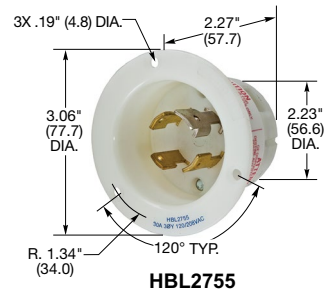

### Plugs

Description	Cord Dia.	Catalog Number
Black and white nylon.	.350"-1.150" (9-29)	<b>HBL2751</b> <b>HBL2761</b> <b>HBL2771</b>

Note: See page B-53 for accessories.

**HBL2751**

### Flanged Inlets

Description	Catalog Number
Nylon casing, back wired.	<b>HBL2755</b> <b>HBL2765</b> <b>HBL2775</b>

Note: See page B-52 for accessories.

**IP20**  
SUITABILITY

30A 3ØY 120/208V AC  
NEMA L18-30R  
3 HP

### Connector Bodies

Description	Cord Dia.	Catalog Number
Black and white nylon.	.350"-1.150" (9-29)	<b>HBL2753</b> <b>HBL2763</b> <b>HBL2773</b>

Note: See page B-52 for accessories.

**HBL2755**

**HBL2753**

**HBL2756**

Dimensions in Inches (mm)