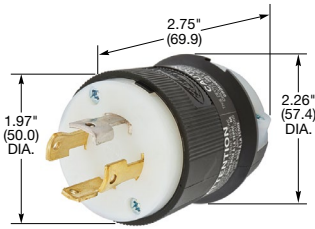

### Plugs

Description	Cord Dia.	Catalog Number
Black and white nylon.	.350"-1.150" (9-29)	<b>HBL2751</b> <b>HBL2761</b> <b>HBL2771</b>

Note: See page B-53 for accessories.

**HBL2751**

### Flanged Inlets

Description	Catalog Number
Nylon casing, back wired.	<b>HBL2755</b> <b>HBL2765</b> <b>HBL2775</b>

Note: See page B-52 for accessories.

**IP20**  
SUITABILITY

30A 3ØY 120/208V AC  
NEMA L18-30R  
3 HP

### Connector Bodies

Description	Cord Dia.	Catalog Number
Black and white nylon.	.350"-1.150" (9-29)	<b>HBL2753</b> <b>HBL2763</b> <b>HBL2773</b>

Note: See page B-52 for accessories.

**HBL2755**

**HBL2753**

### Single Flush Receptacles

Description	Catalog Number
Black nylon face, back and side wired.	<b>HBL2750</b> <b>HBL2760</b> <b>HBL2770</b>

Note: See page B-52 for accessories.

**HBL2750**