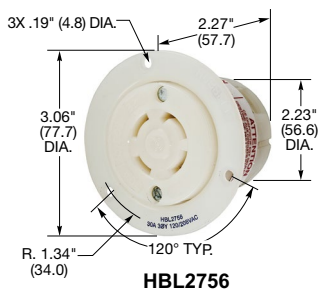

### Connector Bodies

Description	Cord Dia.	Catalog Number
Black and white nylon.	.350"-1.150" (9-29)	<b>HBL2753</b> <b>HBL2763</b> <b>HBL2773</b>

Note: See page B-52 for accessories.

**HBL2755**

**HBL2753**

### Single Flush Receptacles

Description	Catalog Number
Black nylon face, back and side wired.	<b>HBL2750</b> <b>HBL2760</b> <b>HBL2770</b>

Note: See page B-52 for accessories.

**HBL2750**

### Flanged Receptacles

Description	Catalog Number
Nylon casing, back wired.	<b>HBL2756</b> <b>HBL2766</b> <b>HBL2776</b>

Note: See page B-52 for accessories.

See page B-69 for technical information on Twist-Lock devices.

**HBL2756**

Dimensions in Inches (mm)