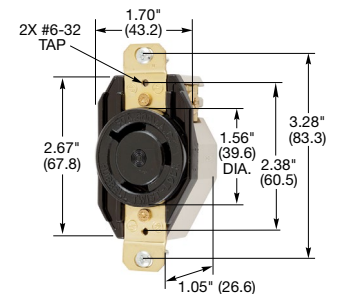

Note: See page B-52 for accessories.

HBL2651

Flanged Inlets

Description	Catalog Number
Nylon casing, back wired.	HBL2605 HBL2645 HBL2655

Note: See page B-52 for accessories.

HBL2655

Connector Bodies

IP20
SUITABILITY

30A 240V AC
NEMA L25-30R

30A 480V AC
NEMA L8-30R
5 HP

30A 600V AC
NEMA L9-30R

Description	Cord Dia.	Catalog Number
Black and white nylon.	.325"-.930" (8.25-24)	HBL2603 HBL2643 HBL2653

Note: See page B-52 for accessories.

HBL2653

Single Flush Receptacles

Description	Catalog Number
Black nylon face, back and side wired.	HBL2600 HBL2640 HBL2650

Note: See page B-52 for accessories.

Flanged Receptacles

Description	Catalog Number
Nylon casing, back wired.	- HBL2646 HBL2656

Note: See page B-52 for accessories.

See page B-69 for technical information on Twist-Lock devices.

HBL2650

HBL2656

Dimensions in Inches (mm)