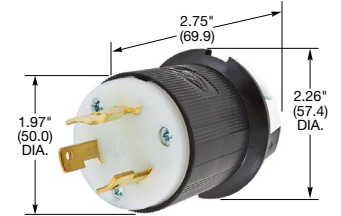

30 Amp, 480 and 600 Volts AC 2 Pole, 3 Wire, Grounding

IP20
SUITABILITY

30A 240V AC
NEMA L25-30P

30A 480V AC
NEMA L8-30P
5 HP

30A 600V AC
NEMA L9-30P

Plugs

Description	Cord Dia.	Catalog Number
Black and white nylon.	.325"-.930" (8.25-24)	HBL2601 HBL2641 HBL2651

Note: See page B-52 for accessories.

HBL2651

Flanged Inlets

Description	Catalog Number
Nylon casing, back wired.	HBL2605 HBL2645 HBL2655

Note: See page B-52 for accessories.

HBL2655

Connector Bodies

IP20
SUITABILITY

30A 240V AC
NEMA L25-30R

30A 480V AC
NEMA L8-30R
5 HP

30A 600V AC
NEMA L9-30R

Description	Cord Dia.	Catalog Number
Black and white nylon.	.325"-.930" (8.25-24)	HBL2603 HBL2643 HBL2653

Note: See page B-52 for accessories.

HBL2653

Single Flush Receptacles

Description	Catalog Number
Black nylon face, back and side wired.	HBL2600 HBL2640 HBL2650

Note: See page B-52 for accessories.

Flanged Receptacles

Description	Catalog Number
Nylon casing, back wired.	- HBL2646 HBL2656