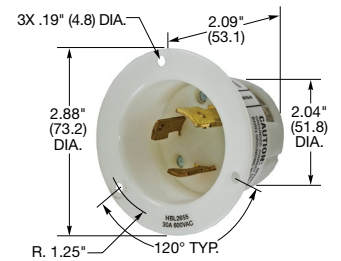

Note: See page B-52 for accessories.

HBL2651

Flanged Inlets

Description	Catalog Number
Nylon casing, back wired.	HBL2605 HBL2645 HBL2655

Note: See page B-52 for accessories.

HBL2655

Connector Bodies

IP20
SUITABILITY

30A 240V AC
NEMA L25-30R

30A 480V AC
NEMA L8-30R
5 HP

30A 600V AC
NEMA L9-30R

Description	Cord Dia.	Catalog Number
Black and white nylon.	.325"-.930" (8.25-24)	HBL2603 HBL2643 HBL2653

Note: See page B-52 for accessories.

HBL2653

Single Flush Receptacles

Description	Catalog Number
Black nylon face, back and side wired.	HBL2600 HBL2640 HBL2650

Note: See page B-52 for accessories.

Flanged Receptacles

Description	Catalog Number
Nylon casing, back wired.	- HBL2646 HBL2656

Note: See page B-52 for accessories.

See page B-69 for technical information on Twist-Lock devices.

HBL2650

HBL2656

Dimensions in Inches (mm)