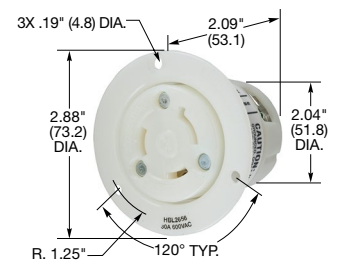

HBL2653

Single Flush Receptacles

Description	Catalog Number
Black nylon face, back and side wired.	HBL2600 HBL2640 HBL2650

Note: See page B-52 for accessories.

Flanged Receptacles

Description	Catalog Number
Nylon casing, back wired.	- HBL2646 HBL2656

Note: See page B-52 for accessories.

See page B-69 for technical information on Twist-Lock devices.

HBL2650

HBL2656

Dimensions in Inches (mm)