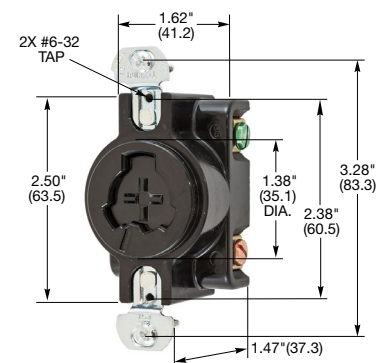

Twist-Lock® Devices

20 Amp, 125 Volts AC or DC, 10 Amp, 250 Volts DC, 480 Volts AC

Plug

Description	Cord Dia.	Catalog Number
Nylon housing, thermoset interior.	.320"-.660" (8.12-16.5)	HBL23005GB

IP30
SUITABILITY

HBL23005GB

Connector Body

Description	Cord Dia.	Catalog Number
Nylon housing, thermoset interior.	.320"-.660" (8.12-16.5)	HBL23002GB

HBL23002GB

Receptacle

Description	Catalog Number
Black phenolic, back wired.	HBL23000G

HBL23000G

Accessories

Weatherproof Covers

Description	Catalog Number
Gray polycarbonate for FS/FD box mounting, corrosion resistant. IP44 SUITABILITY.	HBL7423WO
Same as above except yellow.	HBL74CM23WO
Cast aluminum, lift cover for indoor use only.	HBL23007
Stainless steel 302/304, single receptacle wallplate.	SS7
Stainless steel 430, single receptacle wallplate.	SS7L