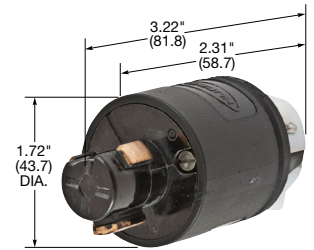

Twist-Lock® Devices

20 Amp, 125 Volts AC or DC, 10 Amp, 250 Volts DC, 480 Volts AC

Plug

Description	Cord Dia.	Catalog Number
Nylon housing, thermoset interior.	.320"-.660" (8.12-16.5)	HBL23005GB

IP30
SUITABILITY

HBL23005GB

Connector Body

Description	Cord Dia.	Catalog Number
Nylon housing, thermoset interior.	.320"-.660" (8.12-16.5)	HBL23002GB

HBL23002GB

Receptacle

Description	Catalog Number
Black phenolic, back wired.	HBL23000G

HBL23000G

Accessories

Weatherproof Covers

Description	Catalog Number
Gray polycarbonate for FS/FD box mounting, corrosion resistant. IP44 SUITABILITY.	HBL7423WO
Same as above except yellow.	HBL74CM23WO
Cast aluminum, lift cover for indoor use only.	HBL23007
Stainless steel 302/304, single receptacle wallplate.	SS7
Stainless steel 430, single receptacle wallplate.	SS7L