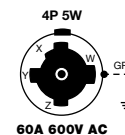

60 Amp, 600 Volts AC

HBL26419

HBL26519

HBL26422

HBL26522

IP30
SUITABILITY

Plugs

Description	Cord Dia.	Catalog Number	
Black phenolic interior with yellow thermoplastic sleeve over steel housing.	.920"-1.450" (23.36-36.83)	HBL26419	-
Black phenolic interior with blue thermoplastic sleeve and steel housing.	1.00"-1.50" (25.40-38.10)	-	HBL26519

IP30
SUITABILITY

Flanged Inlets

Description	Catalog Number	
Black phenolic interior with steel housing and flange.	HBL26422	-
Black phenolic interior with steel housing and flange with blue finish.	-	HBL26522