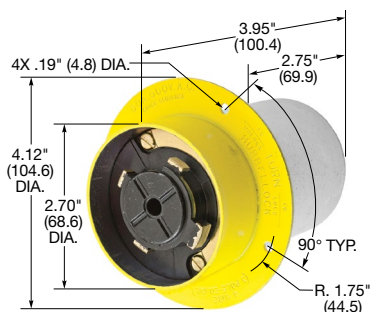

60 Amp, 600 Volts AC

HBL26419

HBL26519

HBL26422

HBL26522

IP30
SUITABILITY

Plugs

Description	Cord Dia.	Catalog Number	
Black phenolic interior with yellow thermoplastic sleeve over steel housing.	.920"-1.450" (23.36-36.83)	HBL26419	-
Black phenolic interior with blue thermoplastic sleeve and steel housing.	1.00"-1.50" (25.40-38.10)	-	HBL26519

IP30
SUITABILITY

Flanged Inlets

Description	Catalog Number	
Black phenolic interior with steel housing and flange.	HBL26422	-
Black phenolic interior with steel housing and flange with blue finish.	-	HBL26522

Dimensions in Inches (mm)