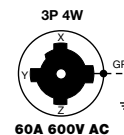

60 Amp, 600 Volts AC

HBL26419

HBL26519

HBL26422

HBL26522

IP30
SUITABILITY

Plugs

Description	Cord Dia.	Catalog Number	
Black phenolic interior with yellow thermoplastic sleeve over steel housing.	.920"-1.450" (23.36-36.83)	HBL26419	-
Black phenolic interior with blue thermoplastic sleeve and steel housing.	1.00"-1.50" (25.40-38.10)	-	HBL26519

Dimensions in Inches (mm)