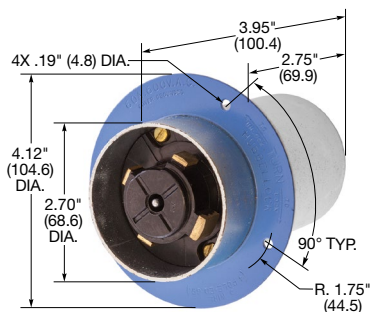

60 Amp, 600 Volts AC

HBL26419

HBL26519

HBL26422

HBL26522

IP30
SUITABILITY

Plugs

Description	Cord Dia.	Catalog Number	
Black phenolic interior with yellow thermoplastic sleeve over steel housing.	.920"-1.450" (23.36-36.83)	HBL26419	-
Black phenolic interior with blue thermoplastic sleeve and steel housing.	1.00"-1.50" (25.40-38.10)	-	HBL26519

IP30
SUITABILITY

Flanged Inlets

Description	Catalog Number	
Black phenolic interior with steel housing and flange.	HBL26422	-
Black phenolic interior with steel housing and flange with blue finish.	-	HBL26522

Dimensions in Inches (mm)