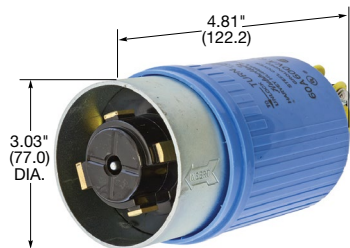

60 Amp, 600 Volts AC

HBL26419

HBL26519

HBL26422

HBL26522

IP30
SUITABILITY

Plugs

Description	Cord Dia.	Catalog Number	
Black phenolic interior with yellow thermoplastic sleeve over steel housing.	.920"-1.450" (23.36-36.83)	HBL26419	-
Black phenolic interior with blue thermoplastic sleeve and steel housing.	1.00"-1.50" (25.40-38.10)	-	HBL26519

IP30
SUITABILITY

Flanged Inlets

Description	Catalog Number	
Black phenolic interior with steel housing and flange.	HBL26422	-
Black phenolic interior with steel housing and flange with blue finish.	-	HBL26522