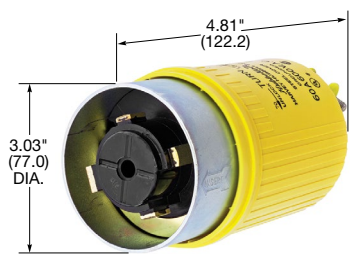

60 Amp, 600 Volts AC

HBL26419

HBL26519

HBL26422

HBL26522

IP30
SUITABILITY

Plugs

Description	Cord Dia.	Catalog Number	
Black phenolic interior with yellow thermoplastic sleeve over steel housing.	.920"-1.450" (23.36-36.83)	HBL26419	-
Black phenolic interior with blue thermoplastic sleeve and steel housing.	1.00"-1.50" (25.40-38.10)	-	HBL26519

IP30
SUITABILITY

Flanged Inlets

Description	Catalog Number	
Black phenolic interior with steel housing and flange.	HBL26422	-
Black phenolic interior with steel housing and flange with blue finish.	-	HBL26522

Dimensions in Inches (mm)