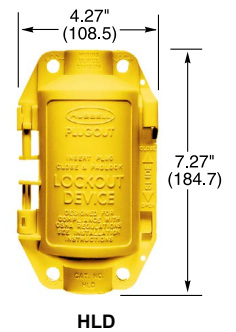

Other Wiring Products

Lockout Devices

PLUGOUT®, Keyed PLUGOUT® and SWITCHOUT® Lockout Devices

Description	Typical Devices Accommodated	Catalog Number
Small yellow lockout device.	15 and 20A straight blade plugs. 15A Twist-Lock® plugs.	HLDMP
Medium yellow lockout device.	15 and 20A, 125V straight blade plugs. 20 and 30A Twist-Lock® plugs.	HLD
Large yellow lockout device.	20, 30 and 60A metallic and non-metallic Pin and Sleeve, Hubbellock® and 50A Twist-Lock® plugs.	HLD2
Yellow SWITCHOUT device.	Toggle switch.	HSLDPK2*
Yellow lockout kit.	One each of above lockout devices.	HLDKIT
Yellow keyed PLUGOUT, keyed differently.	15 and 20A, 125V straight blade plugs with holes in blades.	HKLD

Note: *Two devices per package.