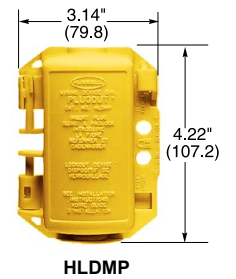

Other Wiring Products

Lockout Devices

PLUGOUT®, Keyed PLUGOUT® and SWITCHOUT® Lockout Devices

Description	Typical Devices Accommodated	Catalog Number
Small yellow lockout device.	15 and 20A straight blade plugs. 15A Twist-Lock® plugs.	HLDMP
Medium yellow lockout device.	15 and 20A, 125V straight blade plugs. 20 and 30A Twist-Lock® plugs.	HLD
Large yellow lockout device.	20, 30 and 60A metallic and non-metallic Pin and Sleeve, Hubbellock® and 50A Twist-Lock® plugs.	HLD2
Yellow SWITCHOUT device.	Toggle switch.	HSLDPK2*
Yellow lockout kit.	One each of above lockout devices.	HLDKIT
Yellow keyed PLUGOUT, keyed differently.	15 and 20A, 125V straight blade plugs with holes in blades.	HKLD

Note: *Two devices per package.