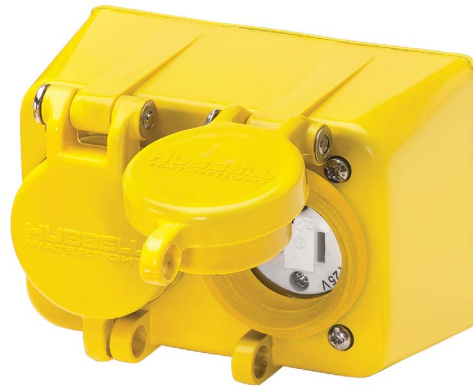

Features and Benefits

UL Type 4, 4X

IP65,66,67,69k*
SUITABILITY

Watertight Receptacles with Lift Covers

Hubbell Watertight receptacles with lift covers provide an impact resistant UL Type 4X seal combined with corrosion resistant metallic components. These universal covers can house any NEMA listed straight blade receptacles as well as any NEMA listed Twist-Lock® receptacles. The Watertight receptacles can either be mounted to FD/FS boxes (see page C-9) or panel mounted to a flat surface. Combined, this makes a diversified product with the high quality needed in industrial, wet and wash down applications.

Housing Design

- Impact resistant PBT material lid and cover plate
- Thermoplastic elastomer seal
- Lockable cover meets OSHA Lockout/Tagout regulations

Assembly

- Stainless steel mounting hardware
- Stainless steel hinge spring and pin

HBL14W47AWC

HBL15W47A

HBL60W47

HBL60W47D

15 Amp and 20 Amp Straight Blade Devices

	Rating	Plug/ Connector	Poles/ Wires	Color	Plug	Connector	Receptacle with Lift Cover	Duplex Recept. with Lift Cover
15 Amp	NEMA 5-15 15A 125V		2P/3W	Yellow Black Clear	HBL14W47A HBL14W47BK HBL14W47AWC	HBL15W47A HBL15W47BK HBL15W47AWC	HBL60W47 HBL60W47BK —	HBL60W47D — —
	NEMA 6-15 15A 250V		2P/3W	Yellow	HBL14W49	HBL15W49	HBL60W49	HBL60W49D
20 Amp	NEMA 5-20 20A 125V		2P/3W	Yellow Clear	HBL14W33A HBL14W33AWC	HBL15W33A HBL15W33AWC	HBL60W33 —	HBL60W33D —
	NEMA 6-20 20A 250V		2P/3W	Yellow	HBL14W48	HBL15W48	HBL60W48	HBL60W48D

15 Amp Twist-Lock® Devices

	Rating	Plug/ Connector	Poles/ Wires	Color	Plug	Connector	Receptacle with Lift Cover	Duplex Recept. with Lift Cover
15 Amp	NEMA L5-15 15A 125V		2P/3W	Yellow Black Clear	HBL24W47A HBL24W47BK HBL24W47AWC	HBL25W47A HBL25W47BK HBL25W47AWC	HBL65W47 — —	HBL65W47D — —
	NEMA L6-15 15A 250V		2P/3W	Yellow	HBL24W49	HBL25W49	HBL65W49	HBL65W49D
	NEMA L7-15 15A 277V AC		2P/3W	Yellow Black	HBL24W34 HBL24W34BK	HBL25W34 HBL25W34BK	HBL65W34 —	HBL65W34D —