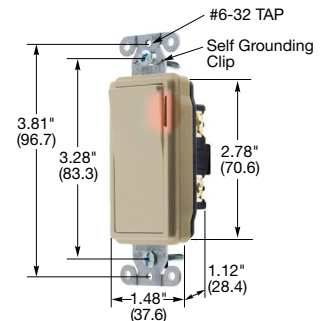

Style Line® Decorator Weatherproof Series, 20A, 120/277V AC

Description	Color	Single Pole / Three Way
Rocker, Weatherproof, self-grounding, back and side wired.	Gray	RSD120WPGY
	Light Almond	RSD120WPLA
	White	RSD120WPW

Style Line® Decorator Specification Grade Commercial Series, Illuminated, Light ON with Load OFF 20A, 120/277V AC

Description	Rocker Color	Single Pole	Double Pole	Three Way	Four Way
Rocker, with Blue LED, back and side wired.	Black	DS120ILBK	—	DS320ILBK	—
	Ivory	DS120IL	—	DS320IL	—
	Light Almond	DS120ILLA	—	—	—
	Red	DS120ILR	—	—	—
	White	DS120ILW	—	DS320ILW	—

RSD120WPGY

DS120PLI

Style Line® Decorator Specification Grade Commercial Series, Pilot, Light ON with Load ON 20A, 120/277V AC

Description	Rocker Color	Single Pole	Double Pole	Three Way	Four Way
Rocker, with Red LED, back and side wired.	Black	DS120PLBK	—	—	—
	Ivory	DS120PLI	—	—	—
	White	DS120PLW	—	—	—