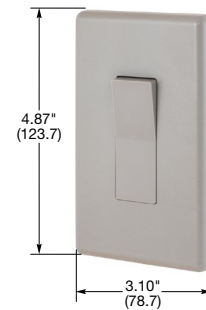

Style Line® Decorator Weatherproof Series, 20A, 120/277V AC

Description	Color	Single Pole / Three Way
Rocker, Weatherproof, self-grounding, back and side wired.	Gray	RSD120WPGY
	Light Almond	RSD120WPLA
	White	RSD120WPW

Style Line® Decorator Specification Grade Commercial Series, Illuminated, Light ON with Load OFF 20A, 120/277V AC

Description	Rocker Color	Single Pole	Double Pole	Three Way	Four Way
Rocker, with Blue LED, back and side wired.	Black	DS120ILBK	—	DS320ILBK	—
	Ivory	DS120IL	—	DS320IL	—
	Light Almond	DS120ILLA	—	—	—
	Red	DS120ILR	—	—	—
	White	DS120ILW	—	DS320ILW	—