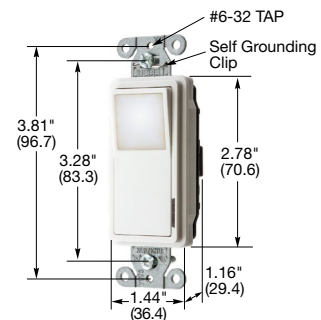

DS120NLWH

Style Line® Decorator Spec. Grade Commercial Series with Nightlight, 20A, 120V AC

Description	Rocker Color	Single Pole	Double Pole	Three Way	Four Way
Rocker, with Nightlight, self-grounding, push, back and side wired.	Black	DS120NLBK	—	—	—
	Brown	DS120NLBR	—	—	—
	Gray	DS120NLGY	—	—	—
	Ivory	DS120NLIV	—	—	—
	Light Almond	DS120NLLA	—	—	—
	White	DS120NLWH	—	—	—

Note: Light glows through the top portion of the rocker when switch is in the OFF position. Does not require a neutral wire.

HP Conversion Chart

	120V	208V	240V	277V AC
15A	.5HP	1.5HP	2HP	2HP
20A	1HP	2HP	2HP	2HP

Dimensions in Inches (mm)