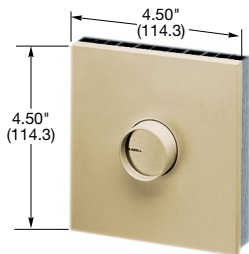

Switches

Slide and Rotary Control Dimmers

AS103
1000W Dimmer
Fits Single-Gang Wall Boxes

AS203
2000W Dimmer
Fits Single-Gang Wall Boxes

AR101
1000W Dimmer
Fits Single-Gang Wall Boxes

AR201
2000W Dimmer
Fits Single-Gang Wall Boxes

Architectural Grade, Incandescent Preset Slide Control Dimmers

Description	Color	Rating	Catalog Number
Single pole/three way - preset.	White	1000W, 120V AC, 60Hz	AS103
Single pole/three way - preset.	White	2000W, 120V AC, 60Hz	AS203