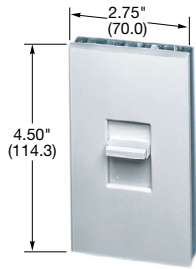

Switches

Slide and Rotary Control Dimmers

AS103
1000W Dimmer
Fits Single-Gang Wall Boxes

AS203
2000W Dimmer
Fits Single-Gang Wall Boxes

AR101
1000W Dimmer
Fits Single-Gang Wall Boxes

AR201
2000W Dimmer
Fits Single-Gang Wall Boxes