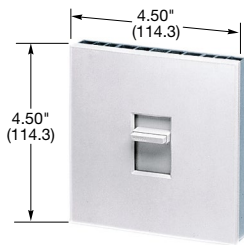

Switches

Slide and Rotary Control Dimmers

AS103
1000W Dimmer
Fits Single-Gang Wall Boxes

AS203
2000W Dimmer
Fits Single-Gang Wall Boxes

AR101
1000W Dimmer
Fits Single-Gang Wall Boxes

AR201
2000W Dimmer
Fits Single-Gang Wall Boxes

Architectural Grade, Incandescent Preset Slide Control Dimmers

Description	Color	Rating	Catalog Number
Single pole/three way - preset.	White	1000W, 120V AC, 60Hz	AS103
Single pole/three way - preset.	White	2000W, 120V AC, 60Hz	AS203