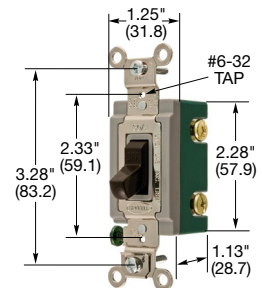

HBL® Extra Heavy Duty Industrial Series, 15A, 120/277V AC

Description	Toggle Color	Single Pole	Double Pole	Three Way	Four Way
Toggle, back and side wired.	Black	HBL1201BK	—	HBL1203BK	HBL1204BK
	Brown	HBL1201	HBL1202	HBL1203	HBL1204
	Gray	HBL1201GY	—	HBL1203GY	HBL1204GY
	Ivory	HBL1201I	HBL1202I	HBL1203I	HBL1204I
	Light Almond	HBL1201LA	—	—	—
	Red	HBL1201R	—	—	—
	White	HBL1201W	—	HBL1203W	HBL1204W

HBL1221

20A, 120/277V AC

Description	Toggle Color	Single Pole	Double Pole	Three Way	Four Way	
Toggle, back and side wired.	Black	HBL1221BK	HBL1222BK	HBL1223BK	HBL1224BK	
	Brown	HBL1221	HBL1222	HBL1223	HBL1224	
	Gray	HBL1221GY	HBL1222GY	HBL1223GY	HBL1224GY	
	Ivory	HBL1221I	HBL1222I	HBL1223I	HBL1224I	
	Light Almond	HBL1221LA	HBL1222LA	HBL1223LA	HBL1224LA	
	Red	HBL1221R	HBL1222R	HBL1223R	HBL1224R	
		White	HBL1221W	HBL1222W	HBL1223W	HBL1224W

HBL1221

30A, 120/277V AC

Description	Key Guide Color	Single Pole	Double Pole	Three Way	Four Way
Nylon toggle.	Brown	HBL3031	HBL3032	HBL3033	—
	Ivory	HBL3031I	HBL3032I	HBL3033I	—
	White	—	HBL3032W	—	—

HBL® Extra Heavy Duty Industrial Locking Series, 15A, 120/277V AC

HBL1221L and Key

20A, 120/277V AC

Description	Key Guide Color	Single Pole	Double Pole	Three Way	Four Way
Key Guide, back and side wired.	Black	HBL1221L	HBL1222L	HBL1223L	HBL1224L
	Gray	HBL1221LG	HBL1222LG	HBL1223LG	HBL1224LG
	Ivory	HBL1221LI	HBL1222LI	HBL1223LI	HBL1224LI
	White	HBL1221LW	HBL1222LW	HBL1223LW	HBL1224LW
Key for Locking switch.		HBL1209			