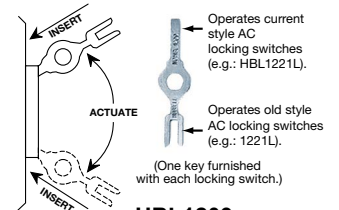

HBL1221

30A, 120/277V AC

Description	Key Guide Color	Single Pole	Double Pole	Three Way	Four Way
Nylon toggle.	Brown	HBL3031	HBL3032	HBL3033	—
	Ivory	HBL3031I	HBL3032I	HBL3033I	—
	White	—	HBL3032W	—	—

HBL® Extra Heavy Duty Industrial Locking Series, 15A, 120/277V AC

Description	Key Guide Color	Single Pole	Double Pole	Three Way	Four Way
Key Guide, back and side wired.	Black	HBL1201L	HBL1202L	HBL1203L	HBL1204L
	Gray	HBL1201LG	HBL1202LG	HBL1203LG	HBL1204LG
	Ivory	HBL1201LI	HBL1202LI	HBL1203LI	HBL1204LI
	White	HBL1201LW	HBL1202LW	HBL1203LW	HBL1204LW
Key for Locking switch.		HBL1209			

HBL1221L and Key

20A, 120/277V AC

Description	Key Guide Color	Single Pole	Double Pole	Three Way	Four Way
Key Guide, back and side wired.	Black	HBL1221L	HBL1222L	HBL1223L	HBL1224L
	Gray	HBL1221LG	HBL1222LG	HBL1223LG	HBL1224LG
	Ivory	HBL1221LI	HBL1222LI	HBL1223LI	HBL1224LI
	White	HBL1221LW	HBL1222LW	HBL1223LW	HBL1224LW
Key for Locking switch.		HBL1209			