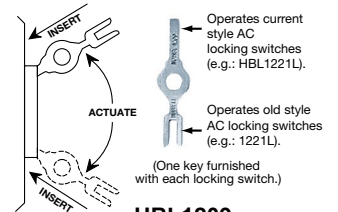

HBL1221

30A, 120/277V AC

Description	Key Guide Color	Single Pole	Double Pole	Three Way	Four Way
Nylon toggle.	Brown	HBL3031	HBL3032	HBL3033	—
	Ivory	HBL3031I	HBL3032I	HBL3033I	—
	White	—	HBL3032W	—	—

HBL® Extra Heavy Duty Industrial Locking Series, 15A, 120/277V AC

Description	Key Guide Color	Single Pole	Double Pole	Three Way	Four Way
Key Guide, back and side wired.	Black	HBL1201L	HBL1202L	HBL1203L	HBL1204L
	Gray	HBL1201LG	HBL1202LG	HBL1203LG	HBL1204LG
	Ivory	HBL1201LI	HBL1202LI	HBL1203LI	HBL1204LI
	White	HBL1201LW	HBL1202LW	HBL1203LW	HBL1204LW
Key for Locking switch.		HBL1209			

HBL1221L and Key

20A, 120/277V AC

Description	Key Guide Color	Single Pole	Double Pole	Three Way	Four Way
Key Guide, back and side wired.	Black	HBL1221L	HBL1222L	HBL1223L	HBL1224L
	Gray	HBL1221LG	HBL1222LG	HBL1223LG	HBL1224LG
	Ivory	HBL1221LI	HBL1222LI	HBL1223LI	HBL1224LI
	White	HBL1221LW	HBL1222LW	HBL1223LW	HBL1224LW
Key for Locking switch.		HBL1209			