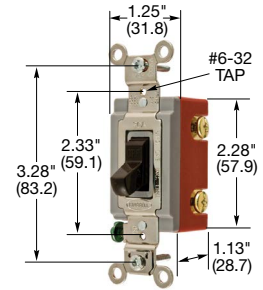

HBL® Extra Heavy Duty Industrial Series, 15A, 120/277V AC

Description	Toggle Color	Single Pole	Double Pole	Three Way	Four Way
Toggle, back and side wired.	Black	HBL1201BK	—	HBL1203BK	HBL1204BK
	Brown	HBL1201	HBL1202	HBL1203	HBL1204
	Gray	HBL1201GY	—	HBL1203GY	HBL1204GY
	Ivory	HBL1201I	HBL1202I	HBL1203I	HBL1204I
	Light Almond	HBL1201LA	—	—	—
	Red	HBL1201R	—	—	—
	White	HBL1201W	—	HBL1203W	HBL1204W

HBL1221

20A, 120/277V AC

Description	Toggle Color	Single Pole	Double Pole	Three Way	Four Way	
Toggle, back and side wired.	Black	HBL1221BK	HBL1222BK	HBL1223BK	HBL1224BK	
	Brown	HBL1221	HBL1222	HBL1223	HBL1224	
	Gray	HBL1221GY	HBL1222GY	HBL1223GY	HBL1224GY	
	Ivory	HBL1221I	HBL1222I	HBL1223I	HBL1224I	
	Light Almond	HBL1221LA	HBL1222LA	HBL1223LA	HBL1224LA	
	Red	HBL1221R	HBL1222R	HBL1223R	HBL1224R	
		White	HBL1221W	HBL1222W	HBL1223W	HBL1224W

HBL1221

30A, 120/277V AC

Description	Key Guide Color	Single Pole	Double Pole	Three Way	Four Way
Nylon toggle.	Brown	HBL3031	HBL3032	HBL3033	—
	Ivory	HBL3031I	HBL3032I	HBL3033I	—
	White	—	HBL3032W	—	—

HBL® Extra Heavy Duty Industrial Locking Series, 15A, 120/277V AC

HBL1221L and Key

20A, 120/277V AC

Description	Key Guide Color	Single Pole	Double Pole	Three Way	Four Way
Key Guide, back and side wired.	Black	HBL1221L	HBL1222L	HBL1223L	HBL1224L
	Gray	HBL1221LG	HBL1222LG	HBL1223LG	HBL1224LG
	Ivory	HBL1221LI	HBL1222LI	HBL1223LI	HBL1224LI
	White	HBL1221LW	HBL1222LW	HBL1223LW	HBL1224LW
Key for Locking switch.		HBL1209			