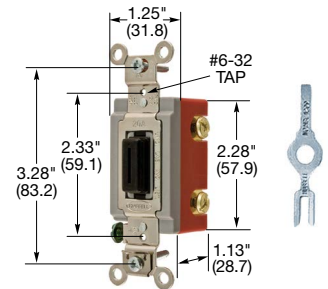

HBL1221

20A, 120/277V AC

Description	Toggle Color	Single Pole	Double Pole	Three Way	Four Way	
Toggle, back and side wired.	Black	HBL1221BK	HBL1222BK	HBL1223BK	HBL1224BK	
	Brown	HBL1221	HBL1222	HBL1223	HBL1224	
	Gray	HBL1221GY	HBL1222GY	HBL1223GY	HBL1224GY	
	Ivory	HBL1221I	HBL1222I	HBL1223I	HBL1224I	
	Light Almond	HBL1221LA	HBL1222LA	HBL1223LA	HBL1224LA	
	Red	HBL1221R	HBL1222R	HBL1223R	HBL1224R	
		White	HBL1221W	HBL1222W	HBL1223W	HBL1224W

HBL1221

30A, 120/277V AC

Description	Key Guide Color	Single Pole	Double Pole	Three Way	Four Way
Nylon toggle.	Brown	HBL3031	HBL3032	HBL3033	—
	Ivory	HBL3031I	HBL3032I	HBL3033I	—
	White	—	HBL3032W	—	—

HBL® Extra Heavy Duty Industrial Locking Series, 15A, 120/277V AC

Description	Key Guide Color	Single Pole	Double Pole	Three Way	Four Way
Key Guide, back and side wired.	Black	HBL1201L	HBL1202L	HBL1203L	HBL1204L
	Gray	HBL1201LG	HBL1202LG	HBL1203LG	HBL1204LG
	Ivory	HBL1201LI	HBL1202LI	HBL1203LI	HBL1204LI
	White	HBL1201LW	HBL1202LW	HBL1203LW	HBL1204LW
Key for Locking switch.		HBL1209			

HBL1221L and Key

20A, 120/277V AC

Description	Key Guide Color	Single Pole	Double Pole	Three Way	Four Way
Key Guide, back and side wired.	Black	HBL1221L	HBL1222L	HBL1223L	HBL1224L
	Gray	HBL1221LG	HBL1222LG	HBL1223LG	HBL1224LG
	Ivory	HBL1221LI	HBL1222LI	HBL1223LI	HBL1224LI
	White	HBL1221LW	HBL1222LW	HBL1223LW	HBL1224LW
Key for Locking switch.		HBL1209			