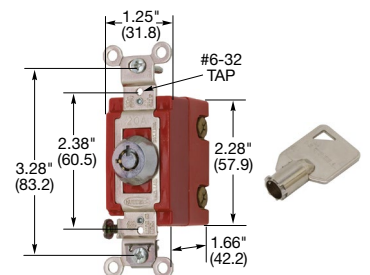

HBL1222RKL and Key

Dimensions in Inches (mm)

HP Conversion Chart

	120V	208V	240V	277V AC
15A	.5HP	1.5HP	2HP	2HP
20A	1HP	2HP	2HP	2HP
30A	2HP	2HP	2HP	2HP