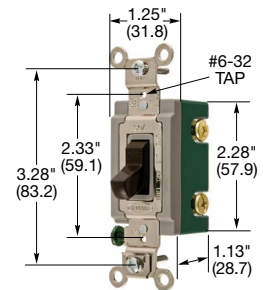

HBL® Extra Heavy Duty Industrial Series, 15A, 120/277V AC

Description	Toggle Color	Single Pole	Double Pole	Three Way	Four Way
Toggle, back and side wired.	Black	HBL1201BK	—	HBL1203BK	HBL1204BK
	Brown	HBL1201	HBL1202	HBL1203	HBL1204
	Gray	HBL1201GY	—	HBL1203GY	HBL1204GY
	Ivory	HBL1201I	HBL1202I	HBL1203I	HBL1204I
	Light Almond	HBL1201LA	—	—	—
	Red	HBL1201R	—	—	—
	White	HBL1201W	—	HBL1203W	HBL1204W

HBL1221

20A, 120/277V AC

Description	Toggle Color	Single Pole	Double Pole	Three Way	Four Way	
Toggle, back and side wired.	Black	HBL1221BK	HBL1222BK	HBL1223BK	HBL1224BK	
	Brown	HBL1221	HBL1222	HBL1223	HBL1224	
	Gray	HBL1221GY	HBL1222GY	HBL1223GY	HBL1224GY	
	Ivory	HBL1221I	HBL1222I	HBL1223I	HBL1224I	
	Light Almond	HBL1221LA	HBL1222LA	HBL1223LA	HBL1224LA	
	Red	HBL1221R	HBL1222R	HBL1223R	HBL1224R	
		White	HBL1221W	HBL1222W	HBL1223W	HBL1224W

HBL1221

30A, 120/277V AC

Description	Key Guide Color	Single Pole	Double Pole	Three Way	Four Way
Nylon toggle.	Brown	HBL3031	HBL3032	HBL3033	—
	Ivory	HBL3031I	HBL3032I	HBL3033I	—
	White	—	HBL3032W	—	—

HBL® Extra Heavy Duty Industrial Locking Series, 15A, 120/277V AC

HBL1221L and Key

20A, 120/277V AC

Description	Key Guide Color	Single Pole	Double Pole	Three Way	Four Way
Key Guide, back and side wired.	Black	HBL1221L	HBL1222L	HBL1223L	HBL1224L
	Gray	HBL1221LG	HBL1222LG	HBL1223LG	HBL1224LG
	Ivory	HBL1221LI	HBL1222LI	HBL1223LI	HBL1224LI
	White	HBL1221LW	HBL1222LW	HBL1223LW	HBL1224LW
Key for Locking switch.		HBL1209			