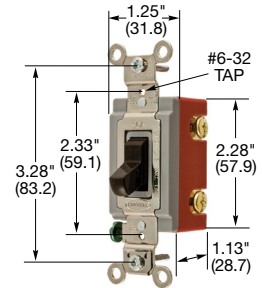

HBL1221

20A, 120/277V AC

Description	Toggle Color	Single Pole	Double Pole	Three Way	Four Way	
Toggle, back and side wired.	Black	HBL1221BK	HBL1222BK	HBL1223BK	HBL1224BK	
	Brown	HBL1221	HBL1222	HBL1223	HBL1224	
	Gray	HBL1221GY	HBL1222GY	HBL1223GY	HBL1224GY	
	Ivory	HBL1221I	HBL1222I	HBL1223I	HBL1224I	
	Light Almond	HBL1221LA	HBL1222LA	HBL1223LA	HBL1224LA	
	Red	HBL1221R	HBL1222R	HBL1223R	HBL1224R	
		White	HBL1221W	HBL1222W	HBL1223W	HBL1224W

HBL1221

30A, 120/277V AC

Description	Key Guide Color	Single Pole	Double Pole	Three Way	Four Way
Nylon toggle.	Brown	HBL3031	HBL3032	HBL3033	—
	Ivory	HBL3031I	HBL3032I	HBL3033I	—
	White	—	HBL3032W	—	—

HBL® Extra Heavy Duty Industrial Locking Series, 15A, 120/277V AC

HBL1221L and Key

20A, 120/277V AC

Description	Key Guide Color	Single Pole	Double Pole	Three Way	Four Way
Key Guide, back and side wired.	Black	HBL1221L	HBL1222L	HBL1223L	HBL1224L
	Gray	HBL1221LG	HBL1222LG	HBL1223LG	HBL1224LG
	Ivory	HBL1221LI	HBL1222LI	HBL1223LI	HBL1224LI
	White	HBL1221LW	HBL1222LW	HBL1223LW	HBL1224LW
Key for Locking switch.		HBL1209			

HBL1209

HBL® Extra Heavy Duty Industrial AC Barrel Key Locking Switch†, 20A, 120/277V AC

Description	Key Guide Color	Single Pole	Double Pole	Three Way	Four Way
Chrome operator, back and side wired.	Chrome	HBL1221RKL*	HBL1222RKL*	HBL1223RKL*	HBL1224RKL*
Replacement Barrel Key.		HBL1209RKL			