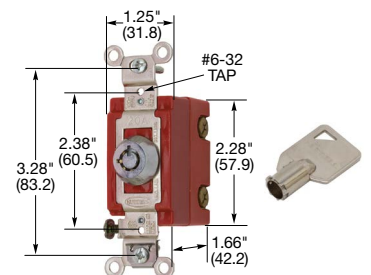

HBL1222RKL and Key

Dimensions in Inches (mm)

HP Conversion Chart

	120V	208V	240V	277V AC
15A	.5HP	1.5HP	2HP	2HP
20A	1HP	2HP	2HP	2HP
30A	2HP	2HP	2HP	2HP