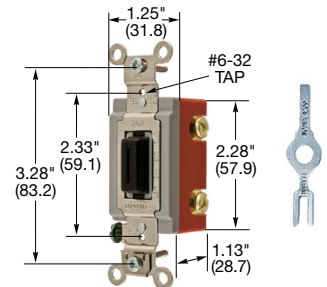

HBL1221

20A, 120/277V AC

Description	Toggle Color	Single Pole	Double Pole	Three Way	Four Way	
Toggle, back and side wired.	Black	HBL1221BK	HBL1222BK	HBL1223BK	HBL1224BK	
	Brown	HBL1221	HBL1222	HBL1223	HBL1224	
	Gray	HBL1221GY	HBL1222GY	HBL1223GY	HBL1224GY	
	Ivory	HBL1221I	HBL1222I	HBL1223I	HBL1224I	
	Light Almond	HBL1221LA	HBL1222LA	HBL1223LA	HBL1224LA	
	Red	HBL1221R	HBL1222R	HBL1223R	HBL1224R	
		White	HBL1221W	HBL1222W	HBL1223W	HBL1224W

HBL1221

30A, 120/277V AC

Description	Key Guide Color	Single Pole	Double Pole	Three Way	Four Way
Nylon toggle.	Brown	HBL3031	HBL3032	HBL3033	—
	Ivory	HBL3031I	HBL3032I	HBL3033I	—
	White	—	HBL3032W	—	—

HBL® Extra Heavy Duty Industrial Locking Series, 15A, 120/277V AC

Description	Key Guide Color	Single Pole	Double Pole	Three Way	Four Way
Key Guide, back and side wired.	Black	HBL1201L	HBL1202L	HBL1203L	HBL1204L
	Gray	HBL1201LG	HBL1202LG	HBL1203LG	HBL1204LG
	Ivory	HBL1201LI	HBL1202LI	HBL1203LI	HBL1204LI
	White	HBL1201LW	HBL1202LW	HBL1203LW	HBL1204LW
Key for Locking switch.		HBL1209			

HBL1221L and Key

20A, 120/277V AC

Description	Key Guide Color	Single Pole	Double Pole	Three Way	Four Way
Key Guide, back and side wired.	Black	HBL1221L	HBL1222L	HBL1223L	HBL1224L
	Gray	HBL1221LG	HBL1222LG	HBL1223LG	HBL1224LG
	Ivory	HBL1221LI	HBL1222LI	HBL1223LI	HBL1224LI
	White	HBL1221LW	HBL1222LW	HBL1223LW	HBL1224LW
Key for Locking switch.		HBL1209			