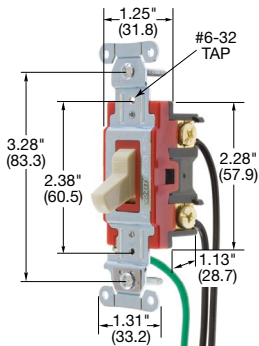

1201BK

1221I

1221PWI

HBL1221IHCS

Dimensions in Inches (mm)

Hubbell-PRO Heavy Duty Industrial Series, 15A, 120/277V AC

Description	Toggle Color	Single Pole	Double Pole	Three Way	Four Way
Toggle, back and side wired.	Black	1201BK	—	1203BK	—
	Brown	1201B	—	1203B	—
	Gray	1201GY	—	1203GY	—
	Ivory	1201I	—	1203I	—
	Light Almond	1201LA	—	1203LA	—
	White	1201W	—	1203W	—

20A, 120/277V AC

Description	Toggle Color	Single Pole	Double Pole	Three Way	Four Way
Toggle, back and side wired.	Black	1221BK	1222BK	1223BK	1224BK
	Brown	1221B	1222B	1223B	1224B
	Gray	1221GY	1222GY	1223GY	1224GY
	Ivory	1221I	1222I	1223I	1224I
	Light Almond	1221LA	1222LA	1223LA	1224LA
	Red	1221R	1222R	1223R	1224R
	White	1221W	1222W	1223W	1224W

Hubbell-PRO Pre-Wired/Leaded Heavy Duty Industrial Series, 20A, 120/277V AC - 8 Inch #12 AWG THHN

Description	Toggle Color	Single Pole	Double Pole	Three Way	Four Way
Toggle, Pre-wired leads.	Black	1221PWBK	1222PWBK	1223PWBK	1224PWBK
	Brown	1221PWB	1222PWB	1223PWB	1224PWB
	Gray	1221PWGY	1222PWGY	1223PWGY	1224PWGY
	Ivory	1221PWI	1222PWI	1223PWI	1224PWI
	Light Almond	1221PWLA	1222PWLA	1223PWLA	1224PWLA
	Red	1221PWR	1222PWR	1223PWR	1224PWR
	White	1221PWW	1222PWW	1223PWW	1224PWW

Hubbell-PRO Hospital Call Switch with Lanyard, 20A, 120/277V AC

Description	Toggle Color	Single Pole	Double Pole	Three Way	Four Way
Toggle, back and side wired.	Gray	HBL1221GHCS	—	—	—
	Ivory	HBL1221IHCS	—	—	—
	White	HBL1221WHCS	—	—	—