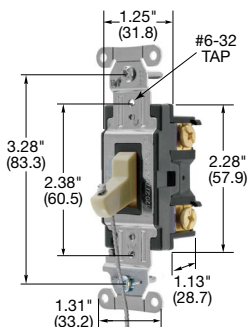

1201BK

1221I

1221PWI

HBL1221IHCS

Dimensions in Inches (mm)

Hubbell-PRO Heavy Duty Industrial Series, 15A, 120/277V AC

Description	Toggle Color	Single Pole	Double Pole	Three Way	Four Way
Toggle, back and side wired.	Black	1201BK	—	1203BK	—
	Brown	1201B	—	1203B	—
	Gray	1201GY	—	1203GY	—
	Ivory	1201I	—	1203I	—
	Light Almond	1201LA	—	1203LA	—
	White	1201W	—	1203W	—

20A, 120/277V AC

Description	Toggle Color	Single Pole	Double Pole	Three Way	Four Way
Toggle, back and side wired.	Black	1221BK	1222BK	1223BK	1224BK
	Brown	1221B	1222B	1223B	1224B
	Gray	1221GY	1222GY	1223GY	1224GY
	Ivory	1221I	1222I	1223I	1224I
	Light Almond	1221LA	1222LA	1223LA	1224LA
	Red	1221R	1222R	1223R	1224R
	White	1221W	1222W	1223W	1224W

Hubbell-PRO Pre-Wired/Leaded Heavy Duty Industrial Series, 20A, 120/277V AC - 8 Inch #12 AWG THHN

Description	Toggle Color	Single Pole	Double Pole	Three Way	Four Way
Toggle, Pre-wired leads.	Black	1221PWBK	1222PWBK	1223PWBK	1224PWBK
	Brown	1221PWB	1222PWB	1223PWB	1224PWB
	Gray	1221PWGY	1222PWGY	1223PWGY	1224PWGY
	Ivory	1221PWI	1222PWI	1223PWI	1224PWI
	Light Almond	1221PWLA	1222PWLA	1223PWLA	1224PWLA
	Red	1221PWR	1222PWR	1223PWR	1224PWR
	White	1221PWW	1222PWW	1223PWW	1224PWW

Hubbell-PRO Hospital Call Switch with Lanyard, 20A, 120/277V AC

Description	Toggle Color	Single Pole	Double Pole	Three Way	Four Way
Toggle, back and side wired.	Gray	HBL1221GHCS	—	—	—
	Ivory	HBL1221IHCS	—	—	—
	White	HBL1221WHCS	—	—	—