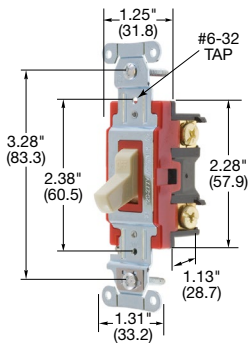

1201BK

1221I

1221PWI

HBL1221IHCS

Dimensions in Inches (mm)

Hubbell-PRO Heavy Duty Industrial Series, 15A, 120/277V AC

Description	Toggle Color	Single Pole	Double Pole	Three Way	Four Way
Toggle, back and side wired.	Black	1201BK	—	1203BK	—
	Brown	1201B	—	1203B	—
	Gray	1201GY	—	1203GY	—
	Ivory	1201I	—	1203I	—
	Light Almond	1201LA	—	1203LA	—
	White	1201W	—	1203W	—

20A, 120/277V AC

Description	Toggle Color	Single Pole	Double Pole	Three Way	Four Way
Toggle, back and side wired.	Black	1221BK	1222BK	1223BK	1224BK
	Brown	1221B	1222B	1223B	1224B
	Gray	1221GY	1222GY	1223GY	1224GY
	Ivory	1221I	1222I	1223I	1224I
	Light Almond	1221LA	1222LA	1223LA	1224LA
	Red	1221R	1222R	1223R	1224R
	White	1221W	1222W	1223W	1224W

Hubbell-PRO Pre-Wired/Leaded Heavy Duty Industrial Series, 20A, 120/277V AC - 8 Inch #12 AWG THHN

Description	Toggle Color	Single Pole	Double Pole	Three Way	Four Way
Toggle, Pre-wired leads.	Black	1221PWBK	1222PWBK	1223PWBK	1224PWBK
	Brown	1221PWB	1222PWB	1223PWB	1224PWB
	Gray	1221PWGY	1222PWGY	1223PWGY	1224PWGY
	Ivory	1221PWI	1222PWI	1223PWI	1224PWI
	Light Almond	1221PWLA	1222PWLA	1223PWLA	1224PWLA
	Red	1221PWR	1222PWR	1223PWR	1224PWR
	White	1221PWW	1222PWW	1223PWW	1224PWW

Hubbell-PRO Hospital Call Switch with Lanyard, 20A, 120/277V AC

Description	Toggle Color	Single Pole	Double Pole	Three Way	Four Way
Toggle, back and side wired.	Gray	HBL1221GHCS	—	—	—
	Ivory	HBL1221IHCS	—	—	—
	White	HBL1221WHCS	—	—	—