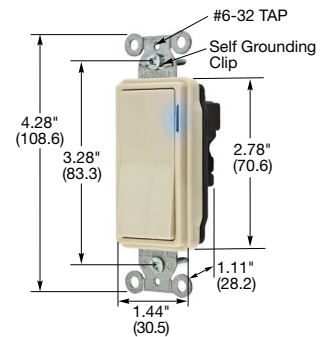

SNAP2101INA

SNAP2121ILINA