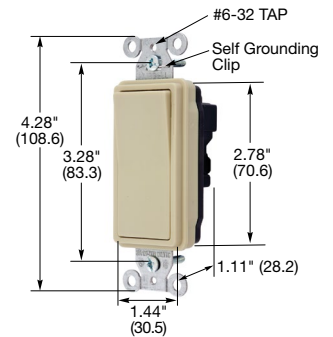

Pilot, Light ON with Load ON, 15A, 120/277V AC

Description	Toggle Color	Single Pole	Double Pole	Three Way	Four Way
Pilot, Light ON with Load ON, Rocker, Red LED.	Black	SNAP2101PLBKNA	—	—	—
	Ivory	SNAP2101PLINA	—	—	—
	Red	SNAP2101PLRNA	—	—	—
	White	SNAP2101PLWNA	—	—	—

20A, 120/277V AC

Description	Toggle Color	Single Pole	Double Pole	Three Way	Four Way
Pilot, Light ON with Load ON, Rocker, Red LED.	Black	SNAP2121PLBKNA	—	—	—
	Ivory	SNAP2121PLINA	—	—	—
	Red	SNAP2121PLRNA	—	—	—
	White	SNAP2121PLWNA	—	—	—

Jumper/Tester

Description	Catalog Number
Jumper/Tester for Single Pole Circuits, Black Toggle, Blue LED Indicator.	SNAPSWJUMP
Jumper/Tester for Three Way Circuits, Black Toggle, Blue LED Indicator.	SNAP3WJUMP

SNAPConnect® Switch Pigtailed Connector

Description	3 Wire Connector for Single Pole and Single Pole Illuminated	4 Wire Connector for Single Pole with Pilot Light	4 Wire Connector for 3 Way and 3 Way Illuminated
Clear right angle terminal, 6 inch leads, solid wire.	SNAPSP1NA	SNAPSP1NA	SNAP3W1NA
Clear right angle terminal, 6 inch leads, stranded wire.	SNAPSP2NA	SNAPSP2NA	SNAP3W2NA

Note: See page D-15 for accessories and page D-16 for wallplates.
See page D-22 for technical information.

Many of these products are Assembled in USA, as indicated, and many are Buy American Compliant. Please contact Hubbell with any certification requirements.

SNAP2101INA