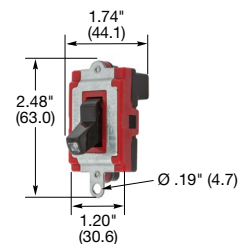

SNAP2121ILINA

SNAPSWJUMP